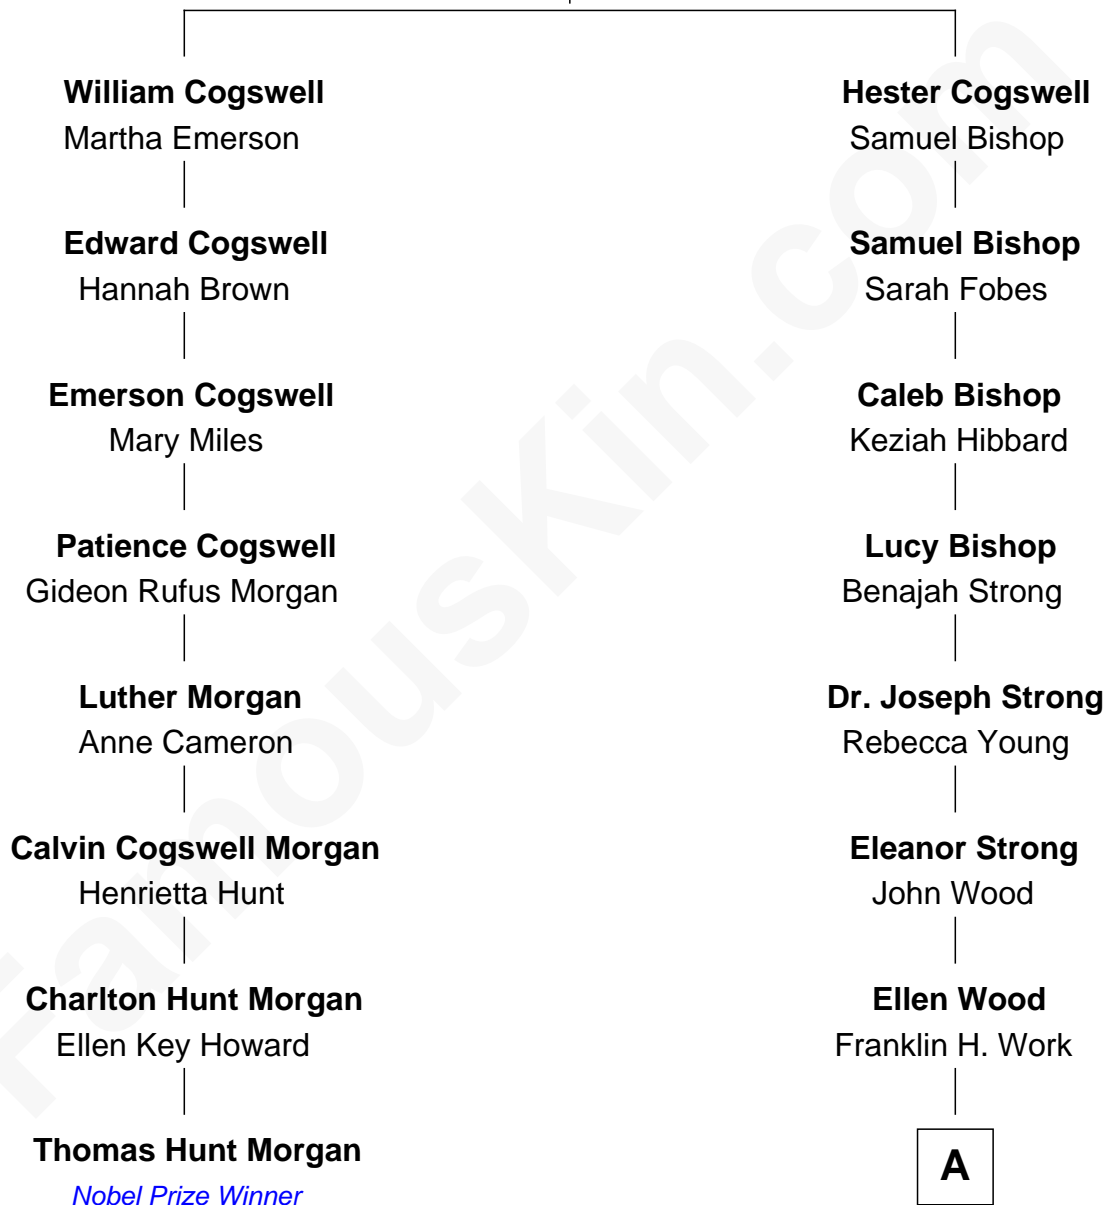

## Relationship Chart of

### Thomas Hunt Morgan

*Nobel Prize Winner in Physiology or Medicine*

7th cousin 4 times removed of

**Prince William**

*Prince of Wales*

**William Cogswell**  
Susanna Hawkes

A

**Frances Eleanor Work**

James Boothby Burke Roche

**Edmund Maurice Burke Roche**

Ruth Sylvia Gill

**Frances Ruth Burke Roche**

Edward John Spencer

**Princess Diana Frances Spencer**

Charles III, King of the United Kingdom

**Prince William**