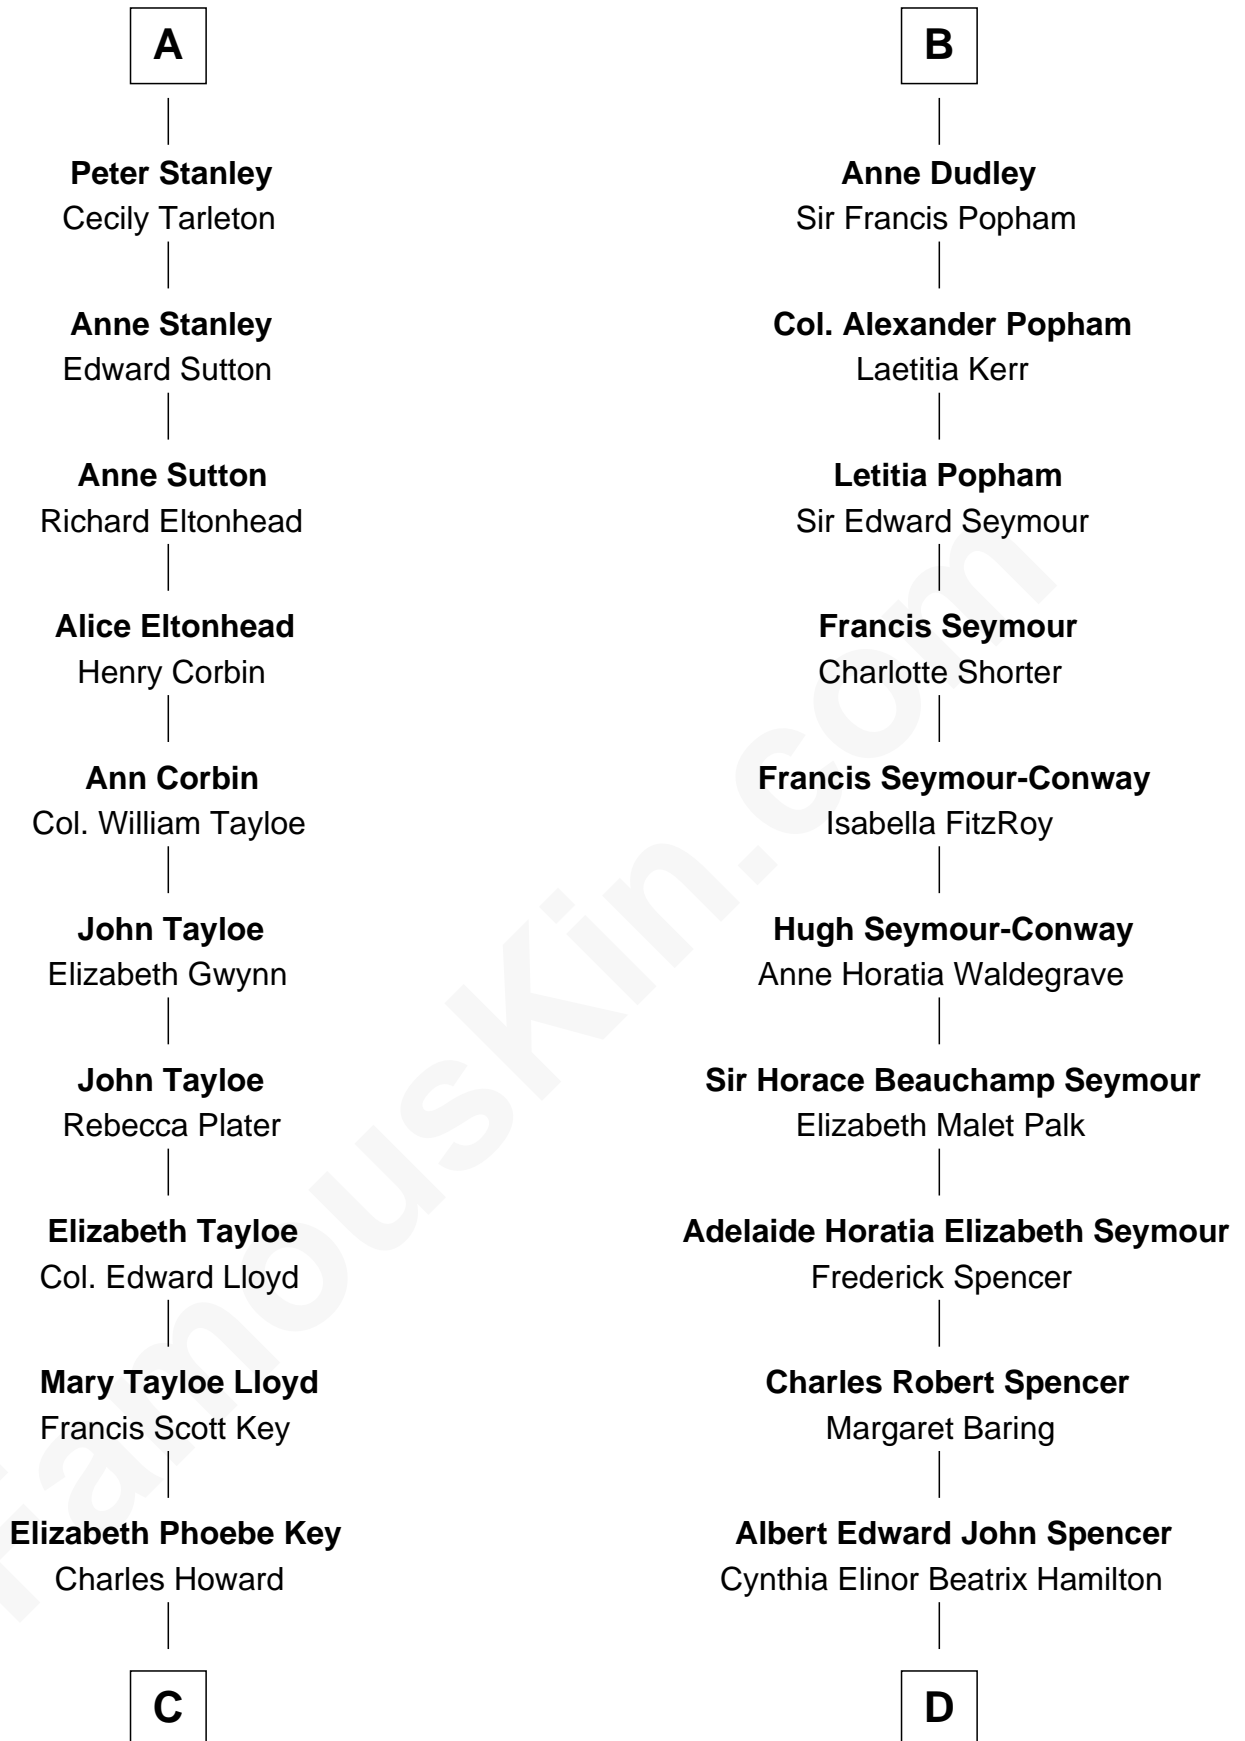

FamousKin.com

Relationship Chart of

Thomas Hunt Morgan

Nobel Prize Winner in Physiology or Medicine

18th cousin 1 time removed of

Prince William

Prince of Wales

Ralph de Stafford

Joan Dacre

Thomas Clifford

William Stanley

Alice Hoghton

Matilda Clifford

Sir Edmund Sutton

Sir William Stanley

Agnes Grosvenor

Thomas Dudley

Grace Threlkeld

Sir William Stanley

Anne Harington

John Dudley

Elizabeth Gardiner

A

B

C

Ellen Key Howard
Charlton Hunt Morgan

Thomas Hunt Morgan
Nobel Prize Winner

D

Edward John Spencer
Frances Ruth Burke Roche

Princess Diana Frances Spencer
Charles III, King of the United Kingdom

Prince William
Prince of Wales