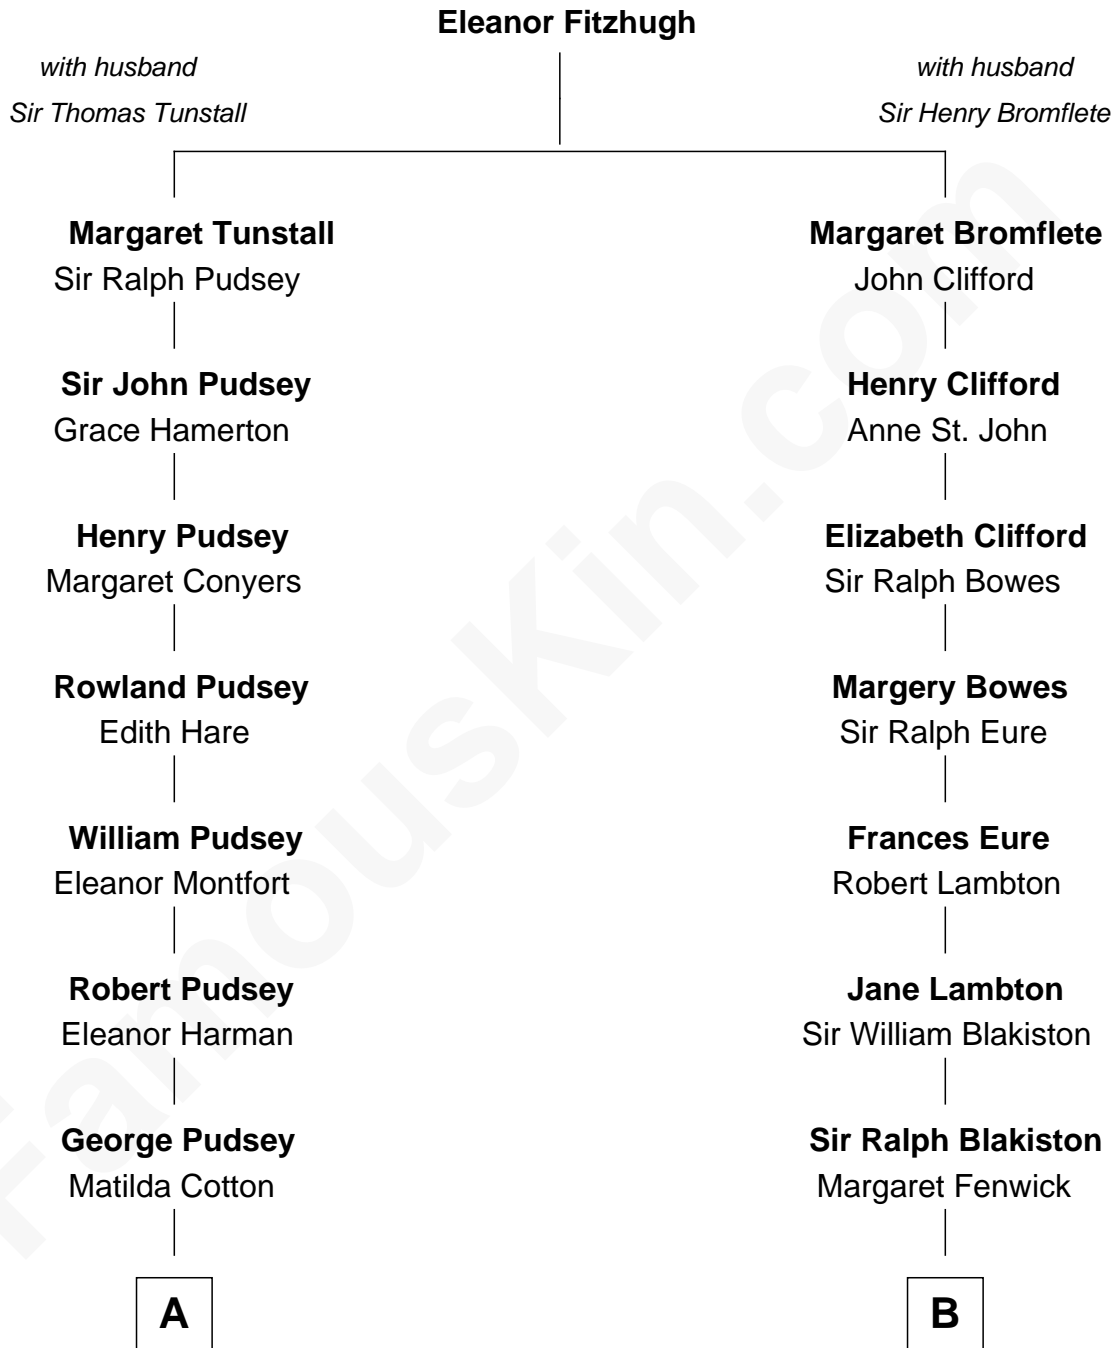

## Relationship Chart of

### Thomas Hunt Morgan

*Nobel Prize Winner in Physiology or Medicine*

17th cousin 1 time removed of

**Prince William**

*Prince of Wales*

C

Charles III, King of the United Kingdom  
Princess Diana Frances Spencer