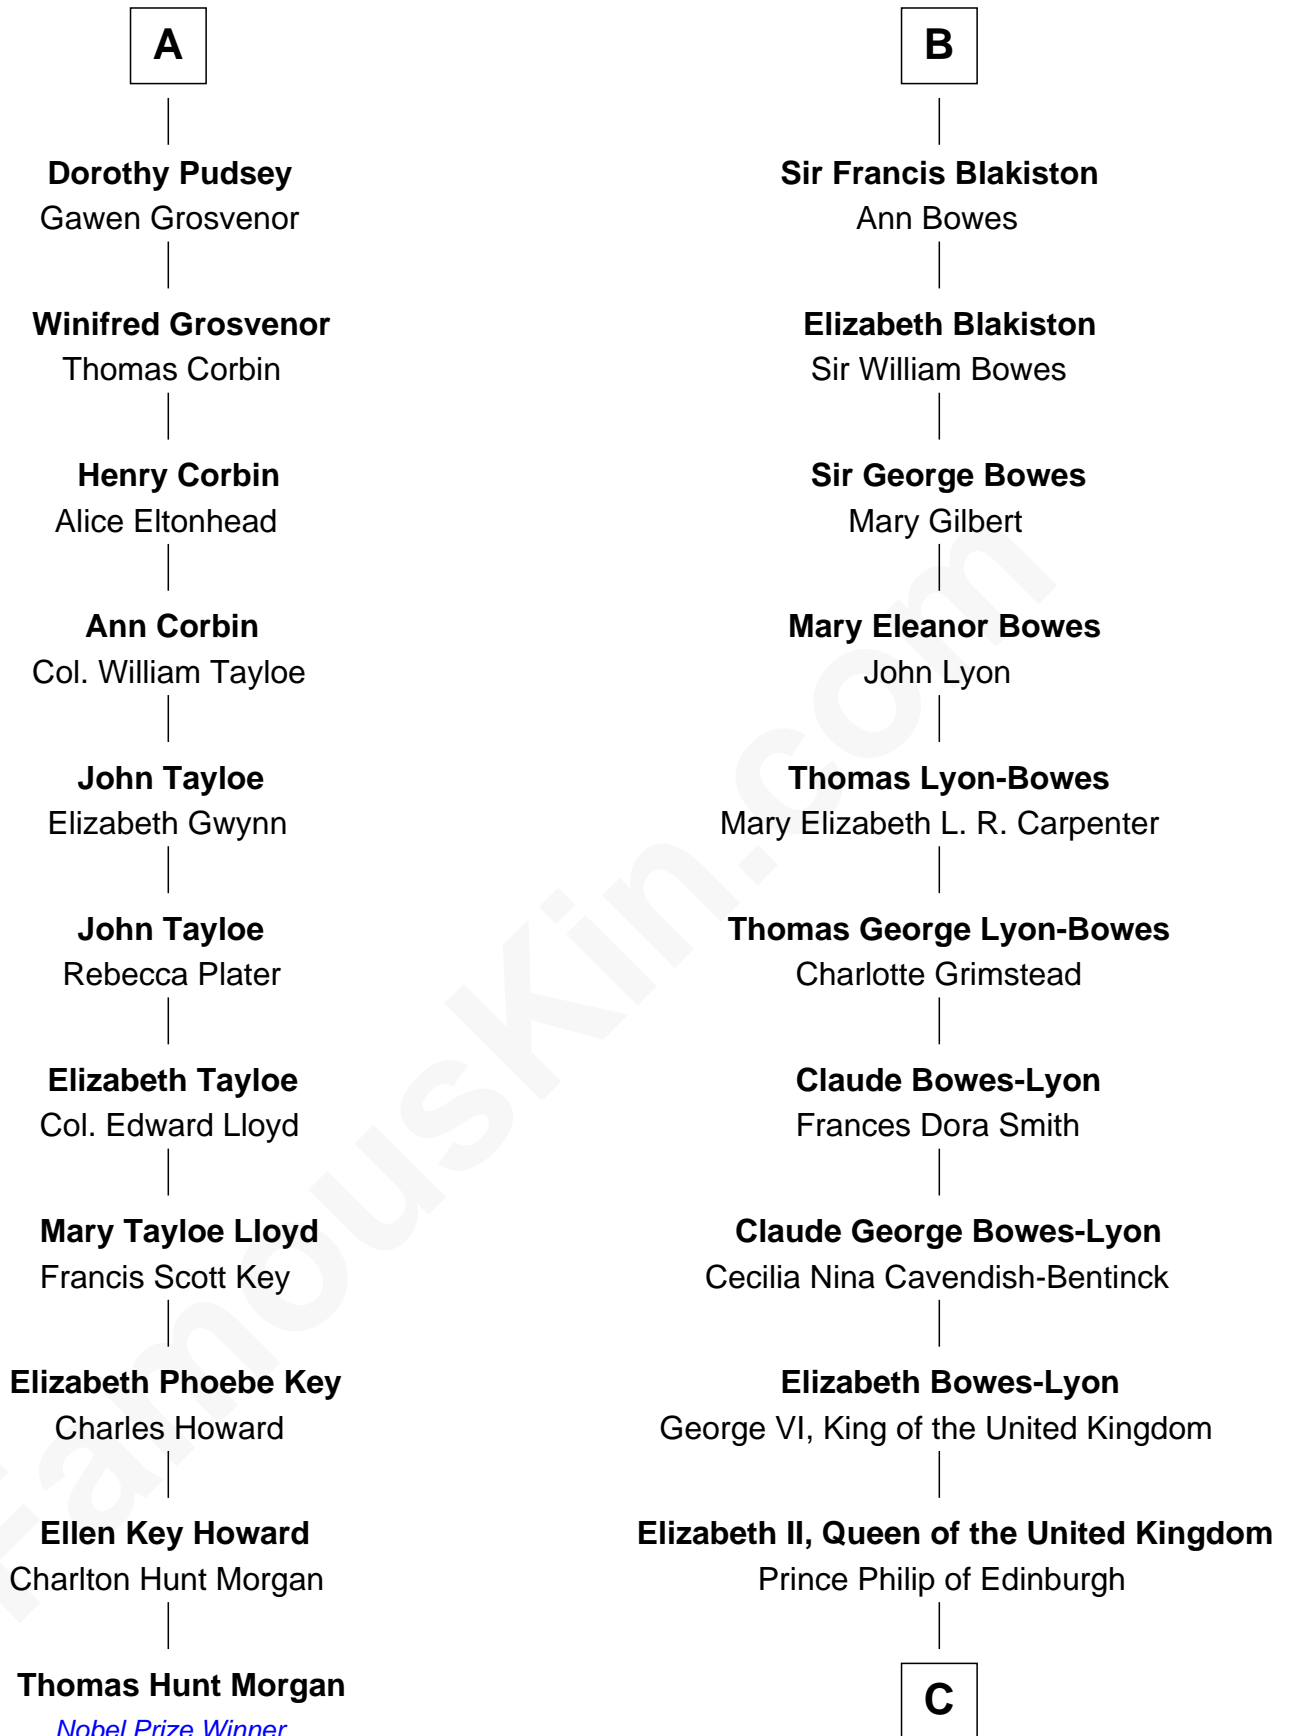

## Relationship Chart of

### Thomas Hunt Morgan

*Nobel Prize Winner in Physiology or Medicine*

17th cousin 1 time removed of

**Prince William**

*Prince of Wales*

C

Charles III, King of the United Kingdom  
Princess Diana Frances Spencer