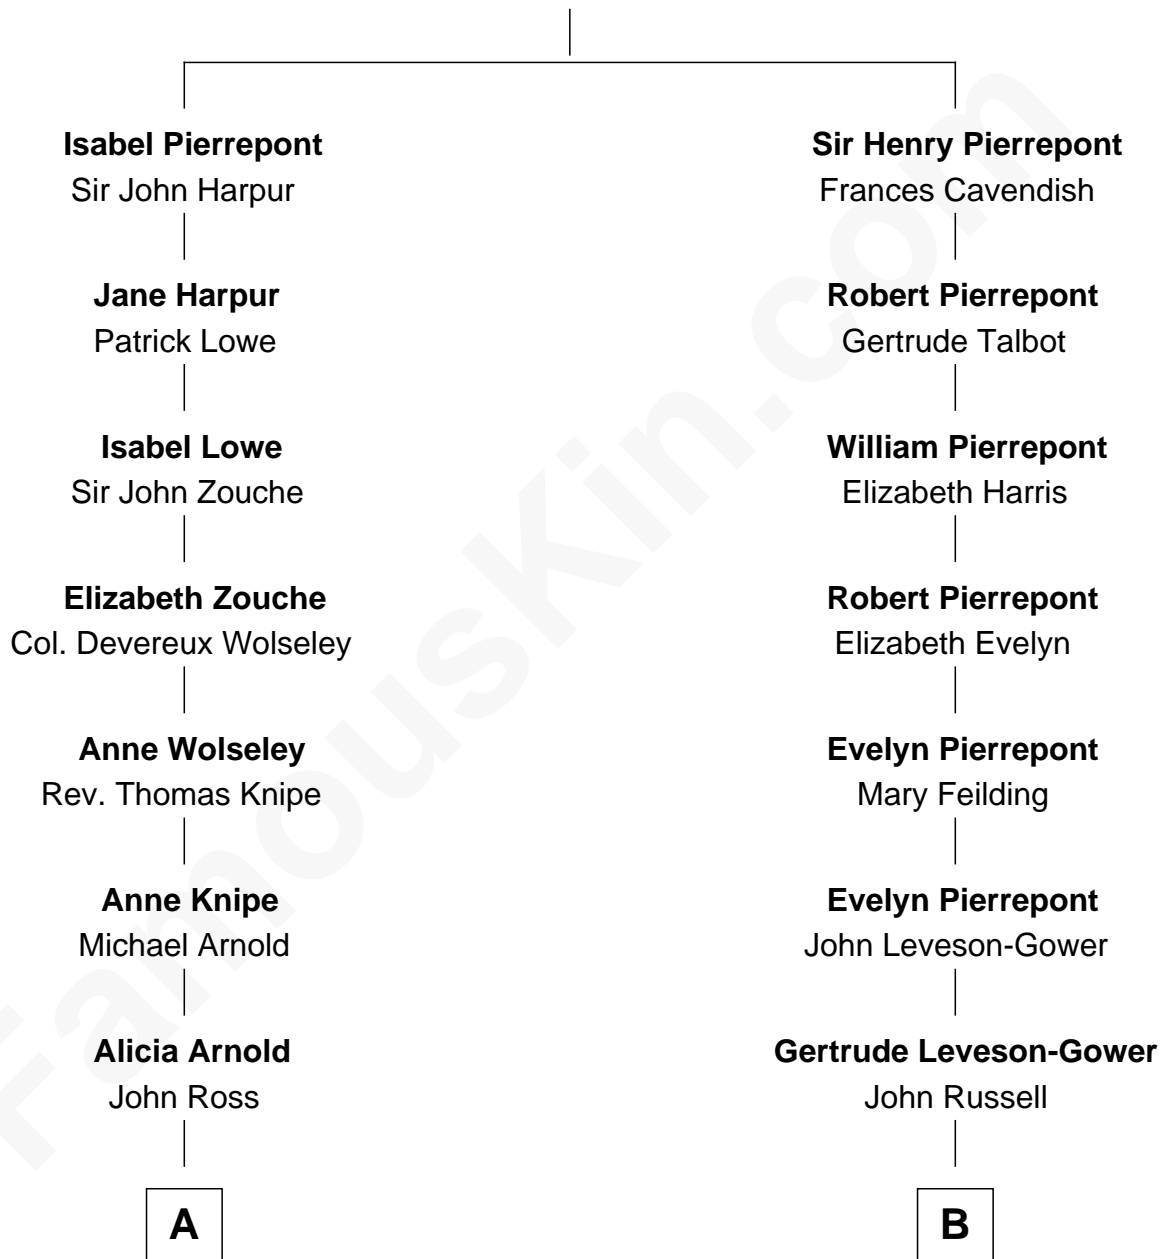

## Relationship Chart of

### Thomas Hunt Morgan

*Nobel Prize Winner in Physiology or Medicine*

12th cousin 3 times removed of

**Prince William**

*Prince of Wales*

**Sir George Pierrepont**

Winifred Thwaites

**A**

**Ann Arnold Ross**

Frances Key

**John Ross Key**

Anne Phebe Penn Dagworthy Charlton

**Francis Scott Key**

Mary Tayloe Lloyd

**Elizabeth Phoebe Key**

Charles Howard