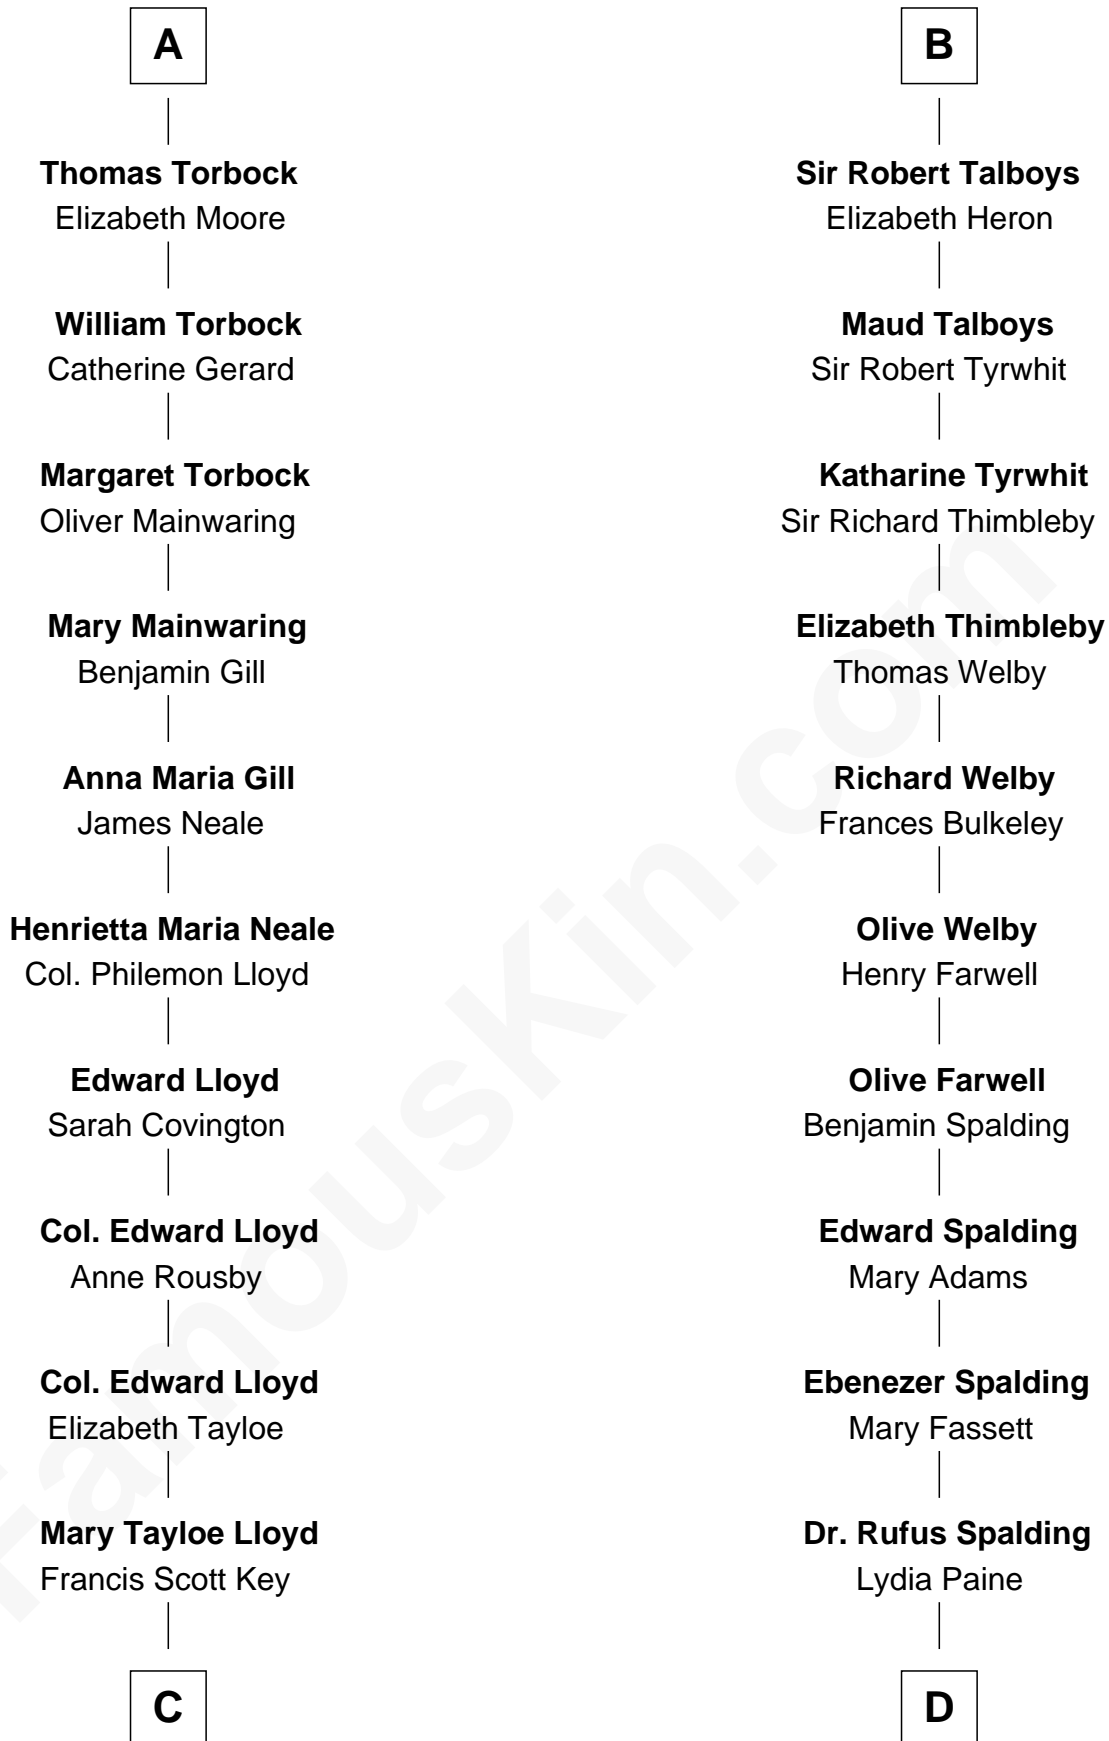

FamousKin.com

Relationship Chart of Thomas Hunt Morgan

Nobel Prize Winner in Physiology or Medicine

19th cousin of

William Rufus Day

36th U.S. Secretary of State

C

Elizabeth Phoebe Key

Charles Howard

Ellen Key Howard

Charlton Hunt Morgan

Thomas Hunt Morgan

Nobel Prize Winner

D

Rufus Paine Spalding

Lucretia A. Swift