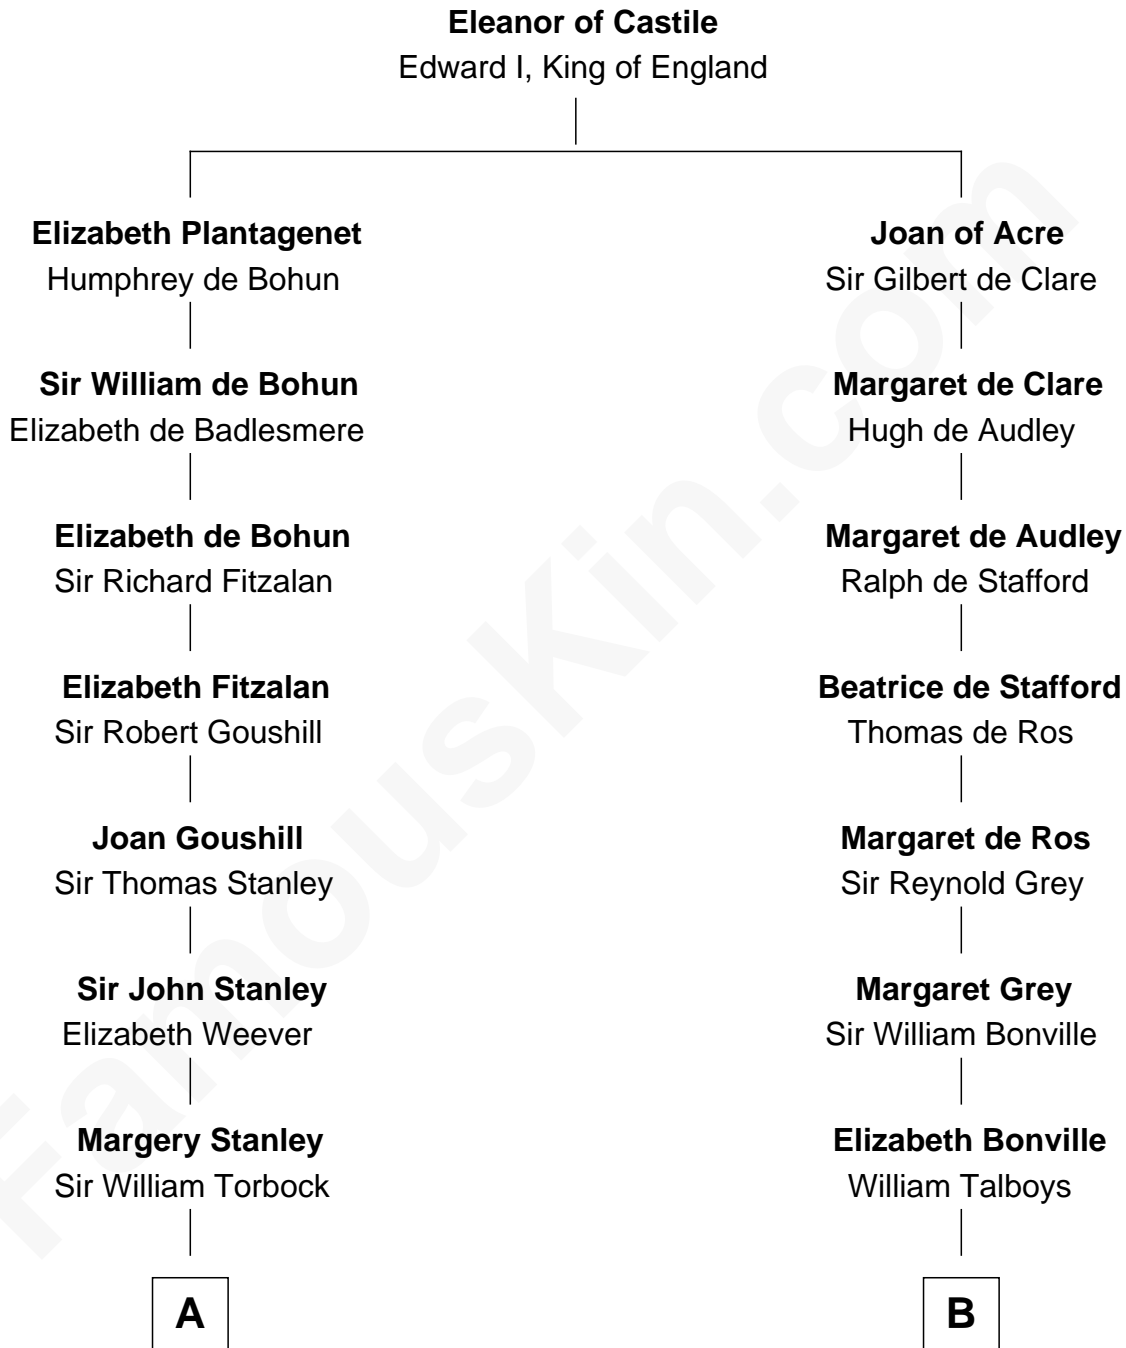

FamousKin.com

Relationship Chart of Thomas Hunt Morgan

Nobel Prize Winner in Physiology or Medicine

19th cousin of

William Rufus Day

36th U.S. Secretary of State

C

Elizabeth Phoebe Key

Charles Howard

Ellen Key Howard

Charlton Hunt Morgan

Thomas Hunt Morgan

Nobel Prize Winner

D

Rufus Paine Spalding

Lucretia A. Swift