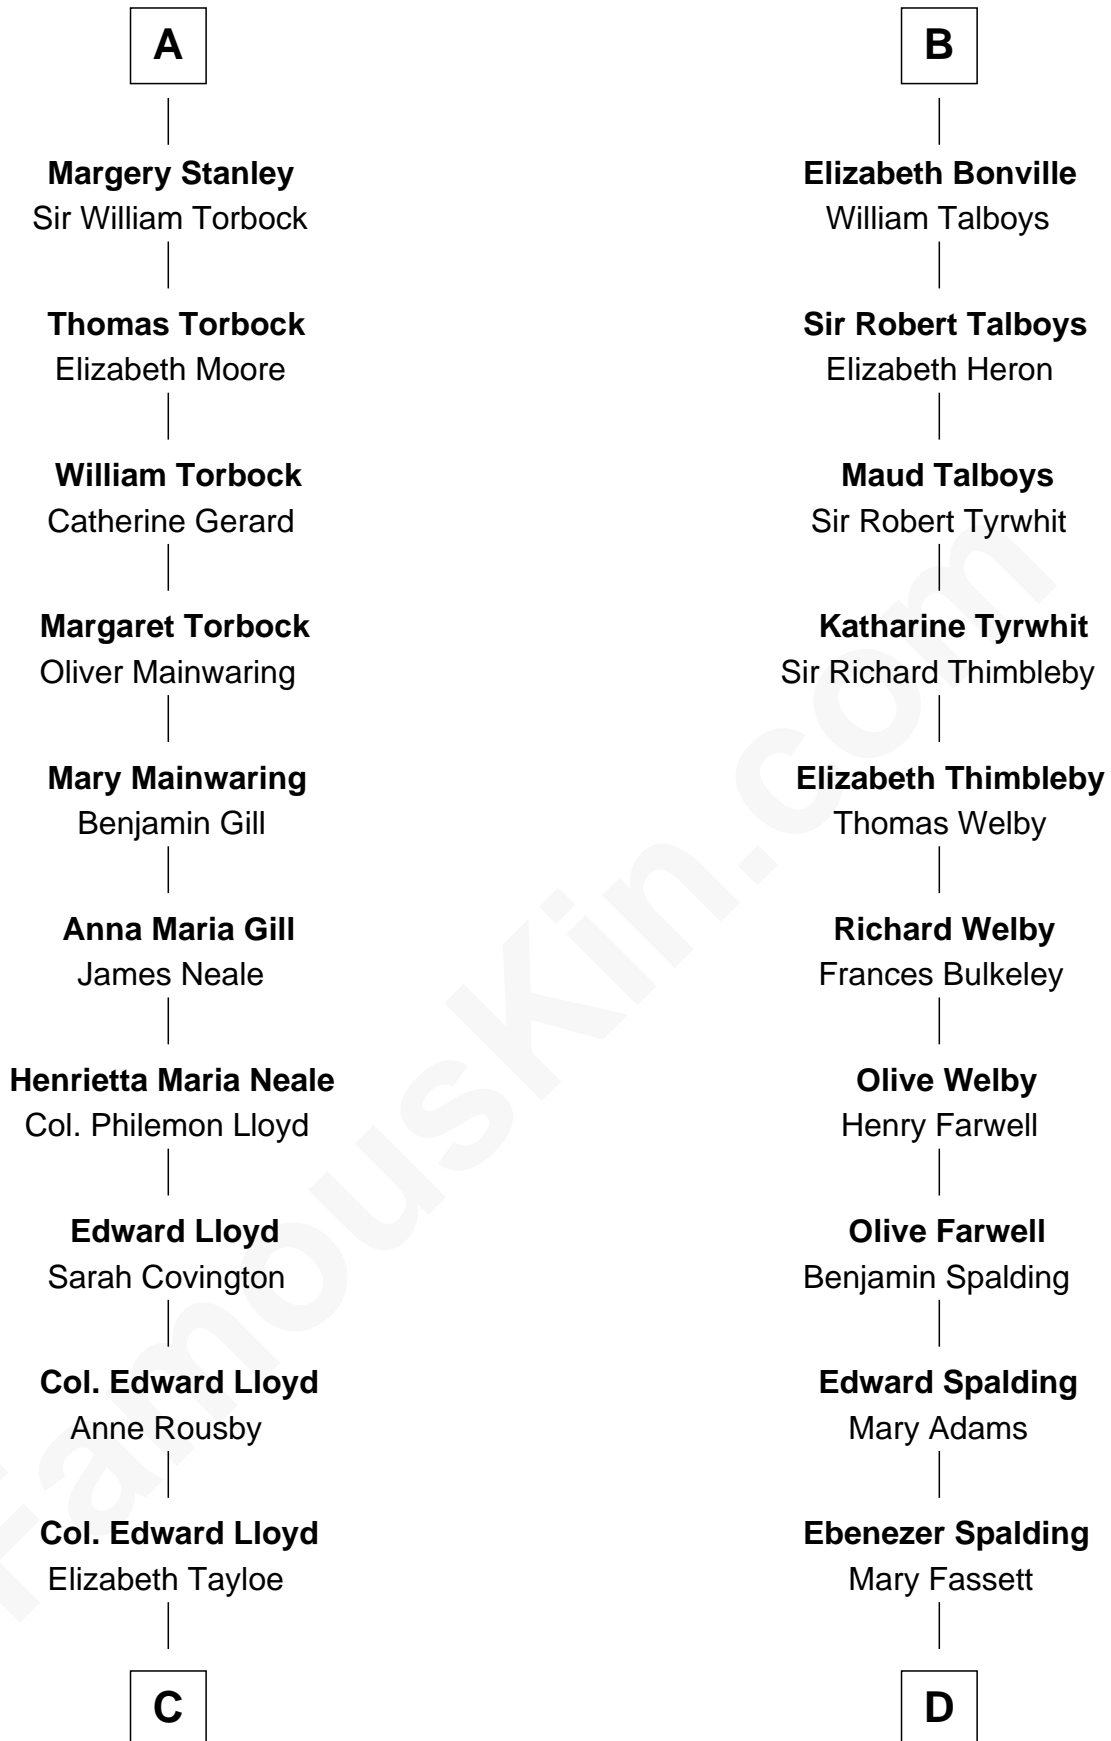

## Relationship Chart of

### William Rufus Day

*36th U.S. Secretary of State*

**C**

**Mary Tayloe Lloyd**

Francis Scott Key

**Elizabeth Phoebe Key**

Charles Howard

**Ellen Key Howard**