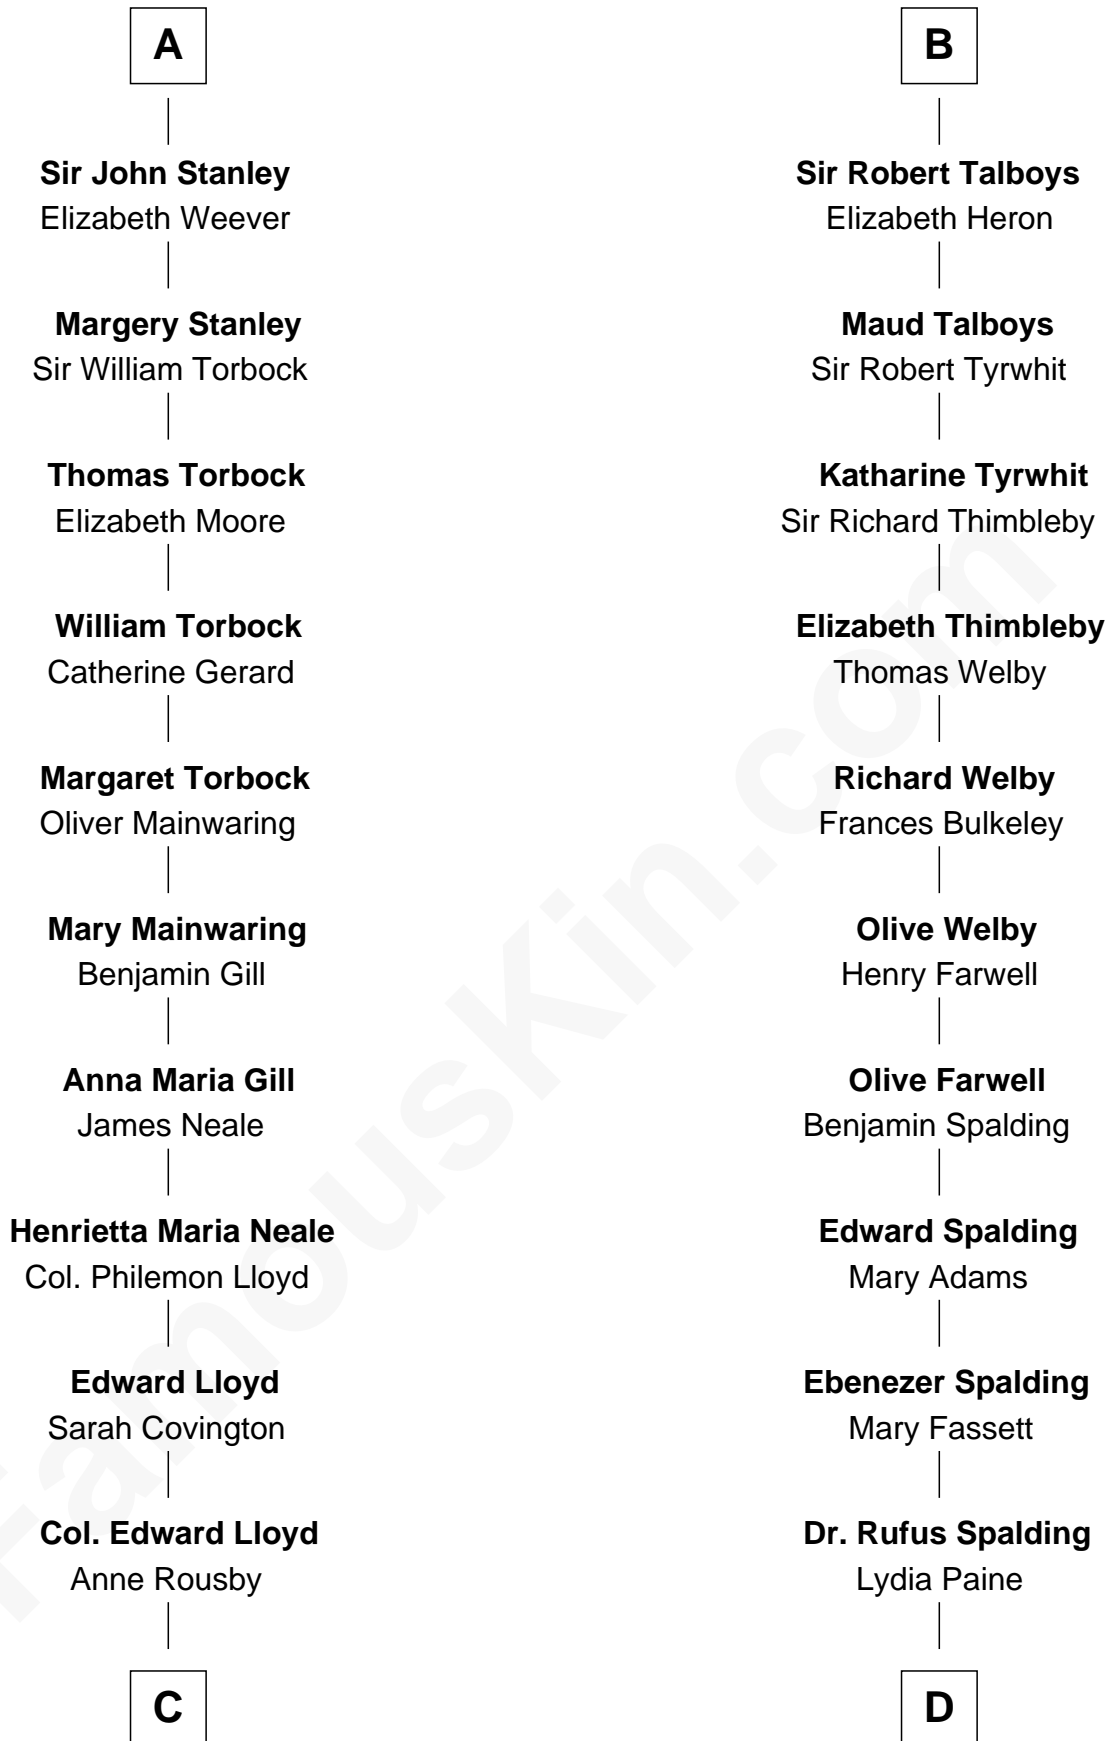

FamousKin.com

Relationship Chart of Thomas Hunt Morgan

Nobel Prize Winner in Physiology or Medicine

19th cousin 2 times removed of

William Rufus Day

36th U.S. Secretary of State

C

Col. Edward Lloyd

Elizabeth Tayloe

Mary Tayloe Lloyd

Francis Scott Key

Elizabeth Phoebe Key

Charles Howard

Ellen Key Howard

Charlton Hunt Morgan

Thomas Hunt Morgan