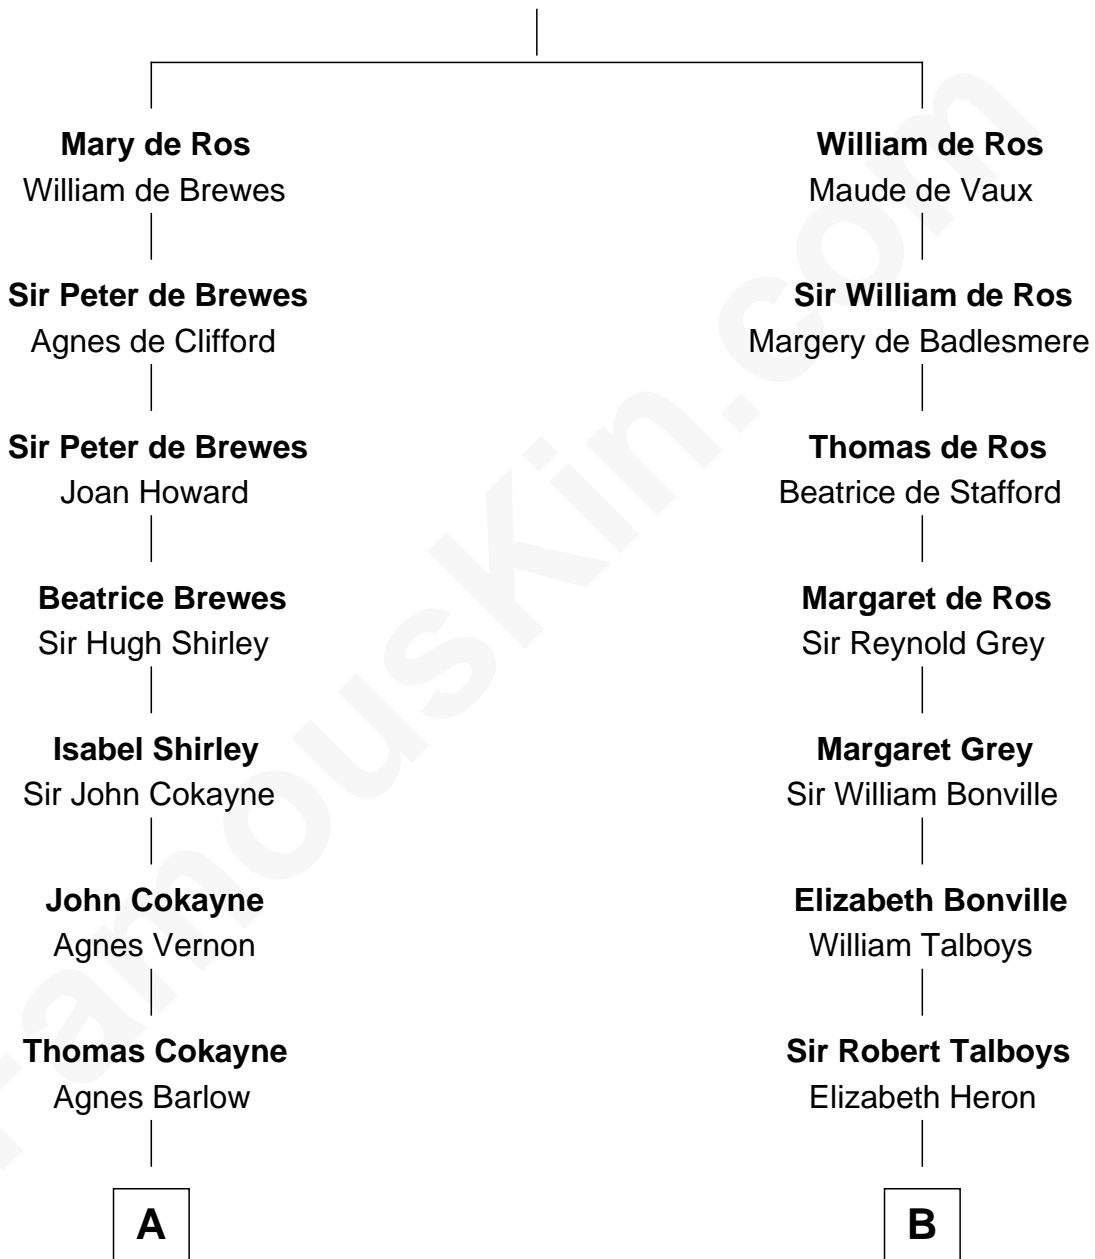

Sir Robert de Ros

Isabel de Aubeney