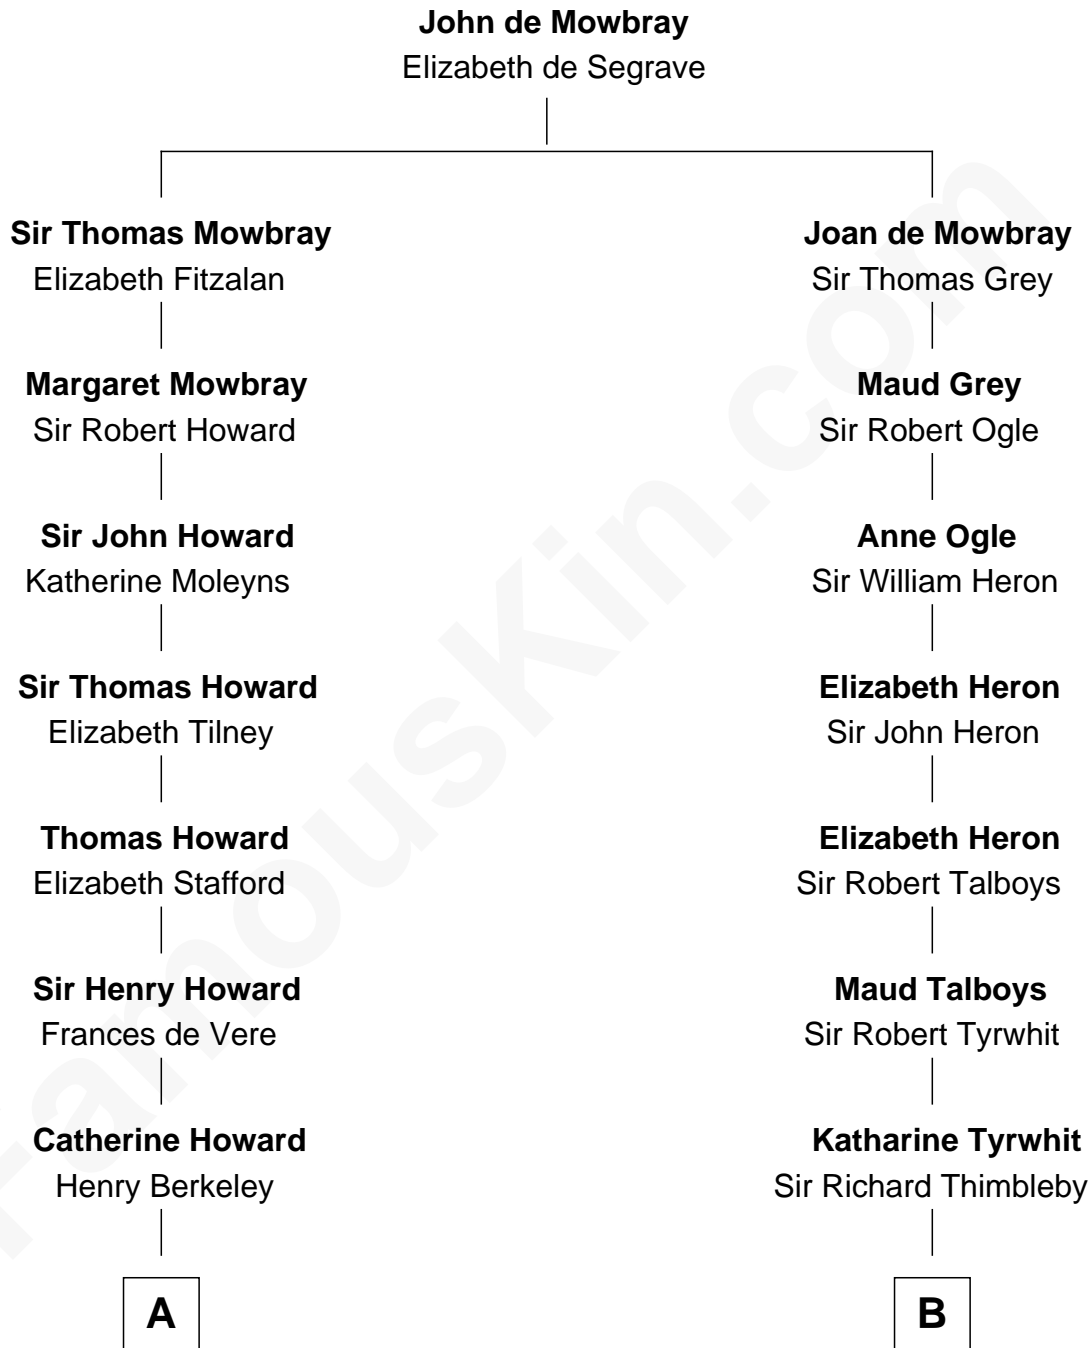

FamousKin.com

Relationship Chart of

Thomas Hunt Morgan

Nobel Prize Winner in Physiology or Medicine

16th cousin 2 times removed of

William Rufus Day

36th U.S. Secretary of State

A