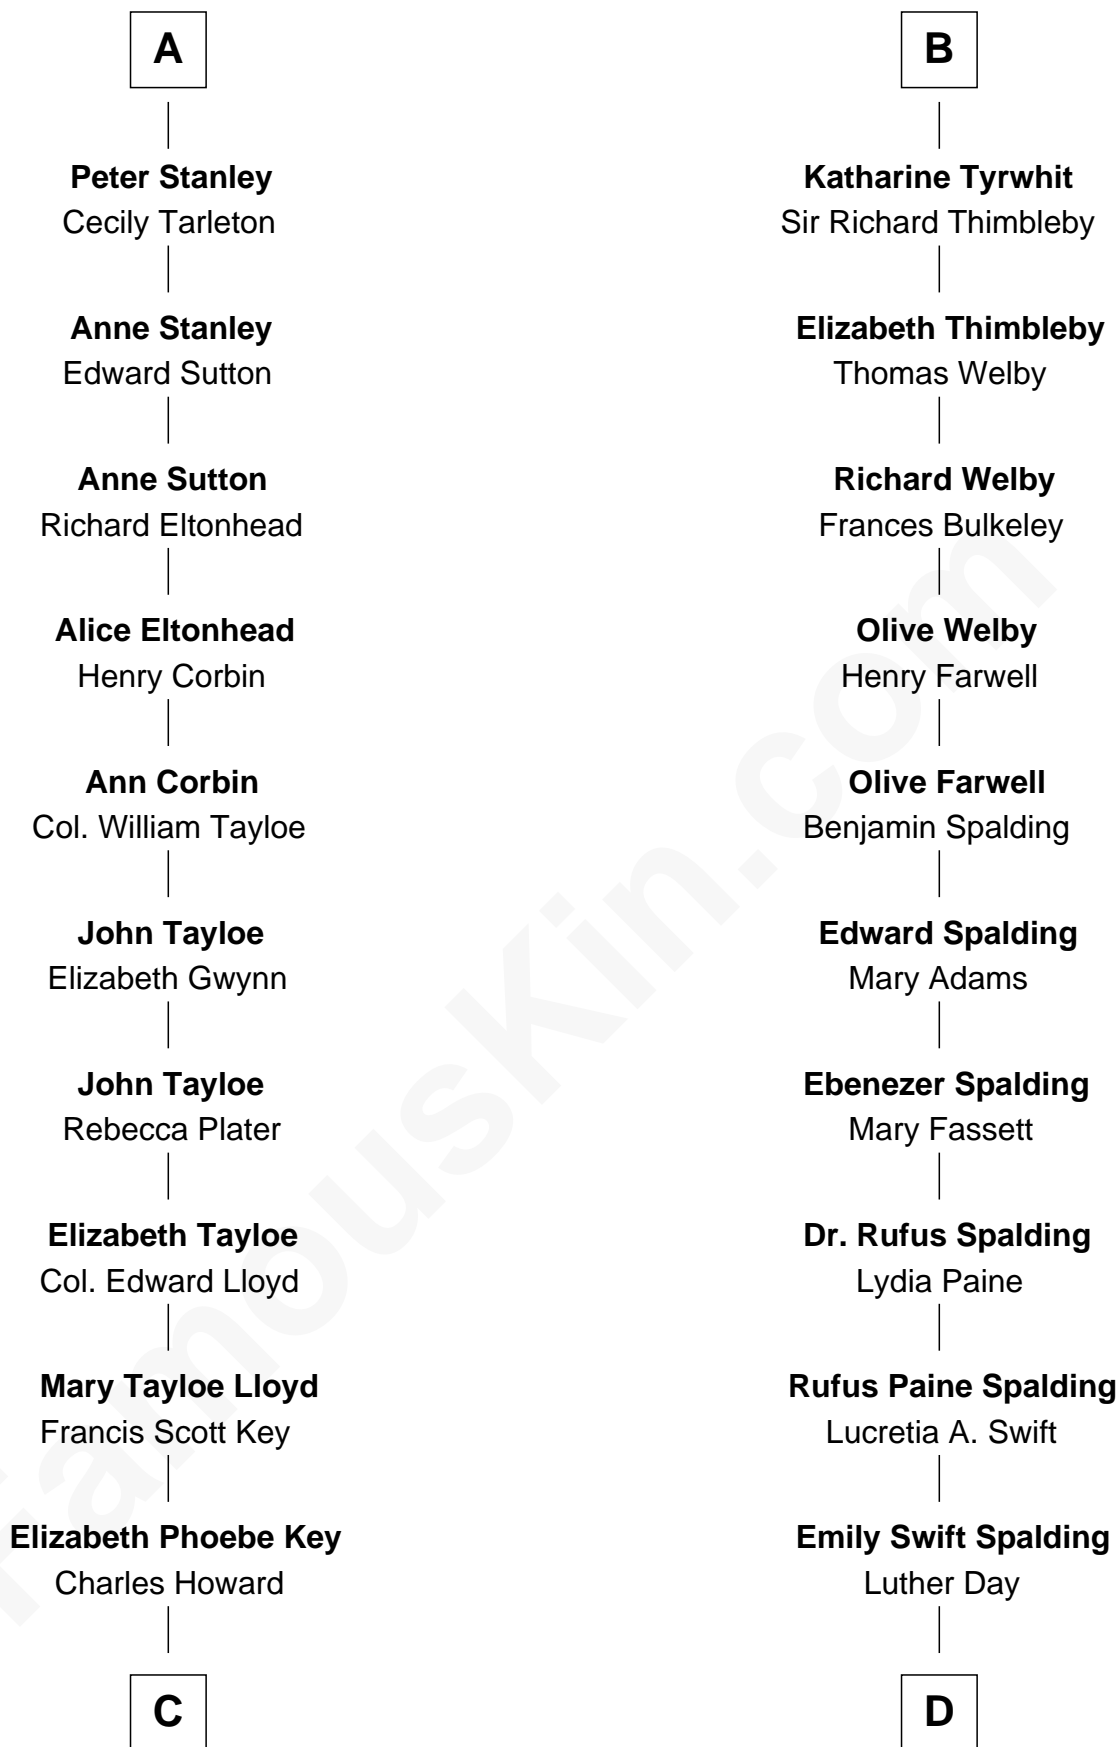

## Relationship Chart of

### Thomas Hunt Morgan

*Nobel Prize Winner in Physiology or Medicine*

18th cousin 3 times removed of

**Anna Gunn**

*TV and Movie Actress*

**Sir Robert de Holland**

Maude la Zouche

**C**

**Ellen Key Howard**  
Charlton Hunt Morgan

**Thomas Hunt Morgan**  
*Nobel Prize Winner*

**D**

**William Rufus Day**  
Mary Elizabeth Schaefer

**Luther N. Day**  
Ida McKinley Barber

**Ida McKinley Day**  
Clemens Earl Gunn