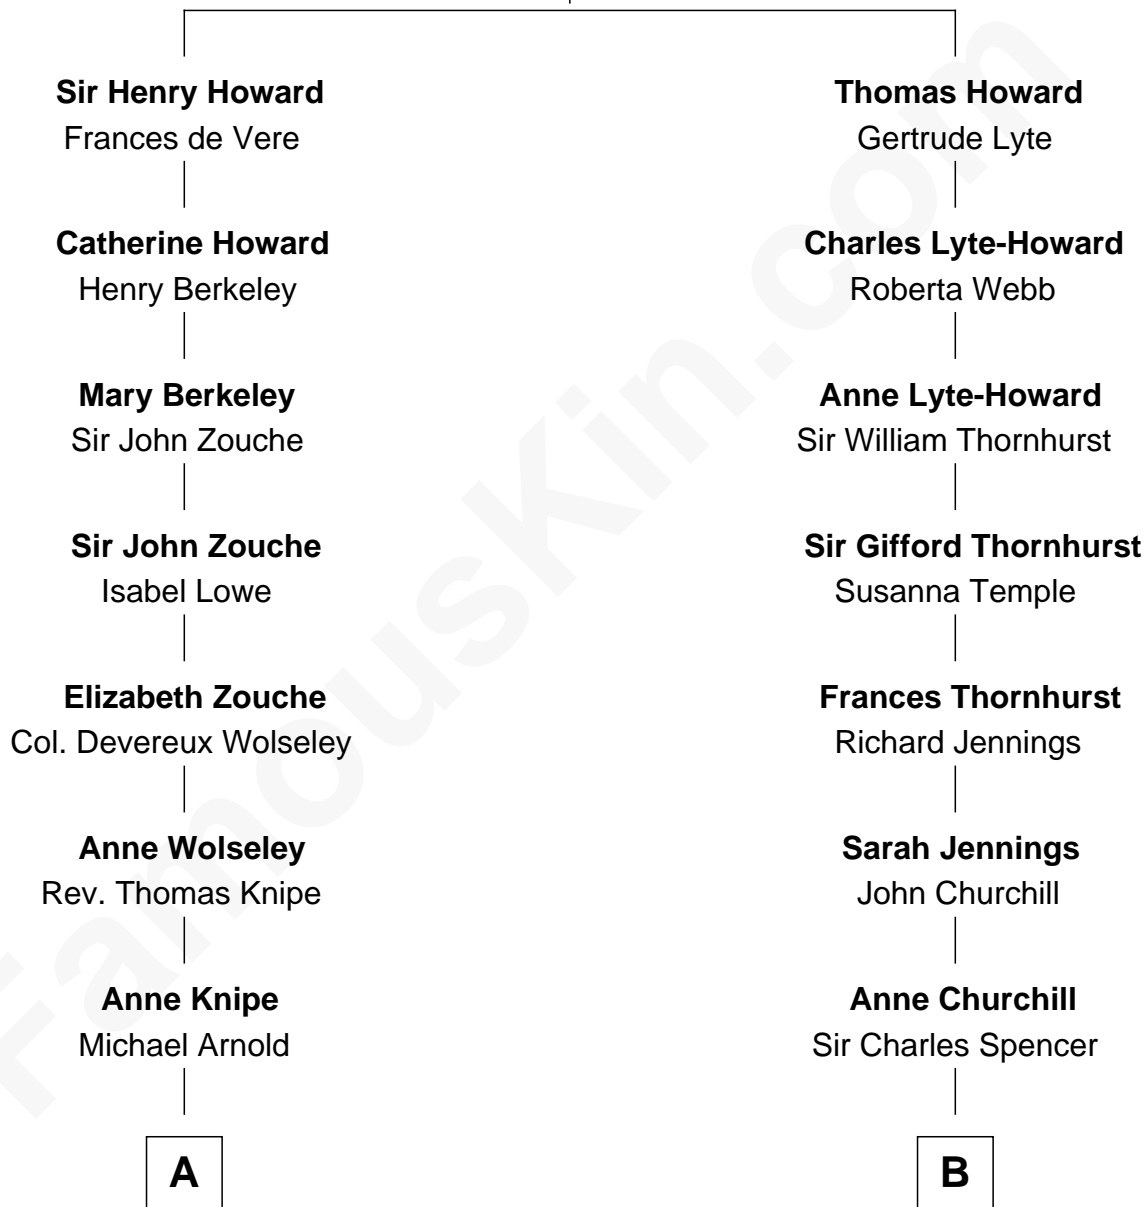

FamousKin.com

Relationship Chart of

Thomas Hunt Morgan

Nobel Prize Winner in Physiology or Medicine

13th cousin 2 times removed of

Prince Harry
Duke of Sussex

Thomas Howard
Elizabeth Stafford

A

Alicia Arnold

John Ross

Ann Arnold Ross

Frances Key

John Ross Key

Anne Phebe Penn Dagworthy Charlton

Francis Scott Key

Mary Tayloe Lloyd

Georgiana Carolina Carteret

John Spencer

Margaret Georgiana Poyntz

George John Spencer

Lavina Bingham

Frederick Spencer

Adelaide Horatia Elizabeth Seymour

Charles Robert Spencer