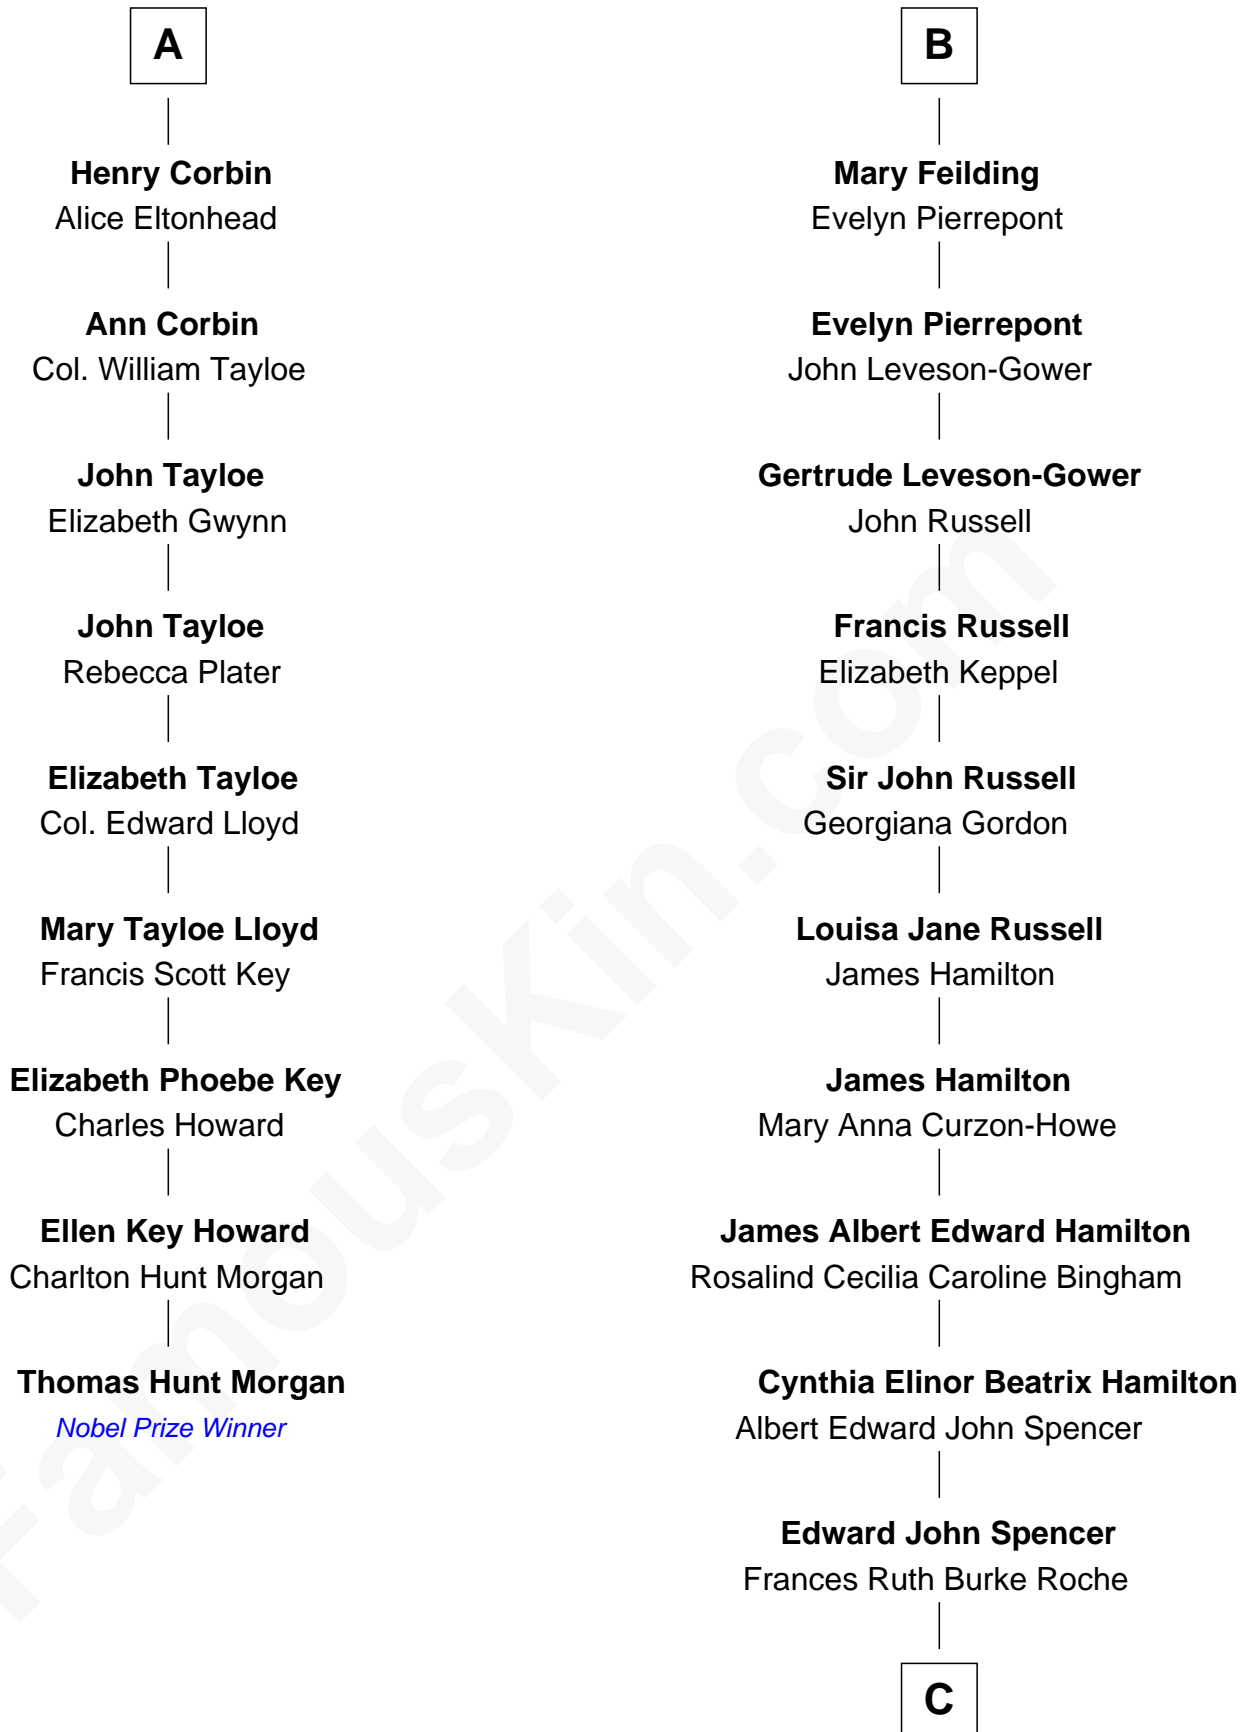

## Relationship Chart of

### Thomas Hunt Morgan

*Nobel Prize Winner in Physiology or Medicine*

15th cousin 3 times removed of

**Prince Harry**  
*Duke of Sussex*

**John Aston**  
Elizabeth Delves

**C**

**Princess Diana Frances Spencer**  
Charles III, King of the United Kingdom

**Prince Harry**  
*Duke of Sussex*

FamousKin.com