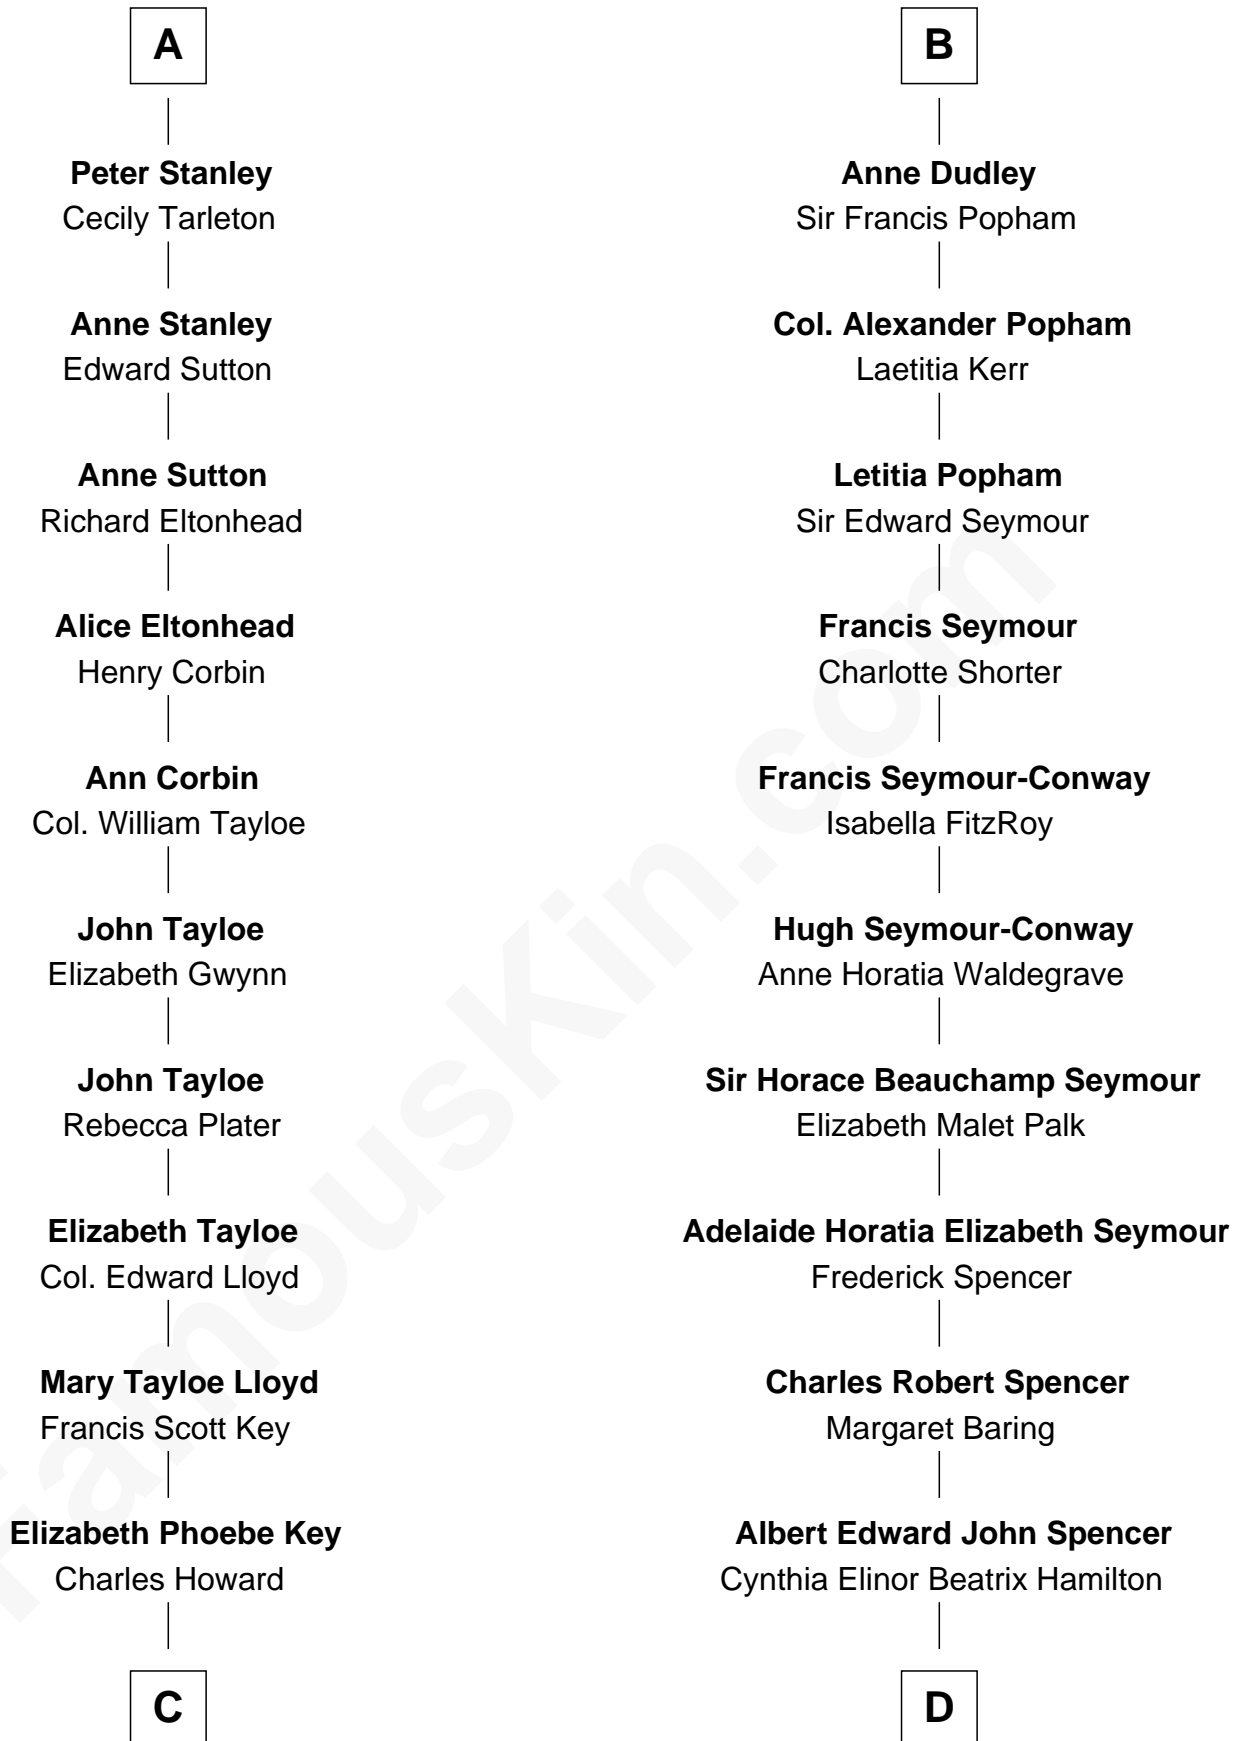

FamousKin.com

Relationship Chart of

Thomas Hunt Morgan

Nobel Prize Winner in Physiology or Medicine

18th cousin 1 time removed of

Prince Harry
Duke of Sussex

Ralph de Stafford

with wife
Katherine de Hastang

Philippe Neville
Sir Thomas Dacre

Mary Savage
William Stanley

Joan Dacre
Thomas Clifford

William Stanley
Alice Hoghton

Matilda Clifford
Sir Edmund Sutton

Sir William Stanley
Agnes Grosvenor

Thomas Dudley
Grace Threlkeld

Sir William Stanley
Anne Harington

John Dudley
Elizabeth Gardiner

A

B

C

Ellen Key Howard
Charlton Hunt Morgan

Thomas Hunt Morgan
Nobel Prize Winner

D