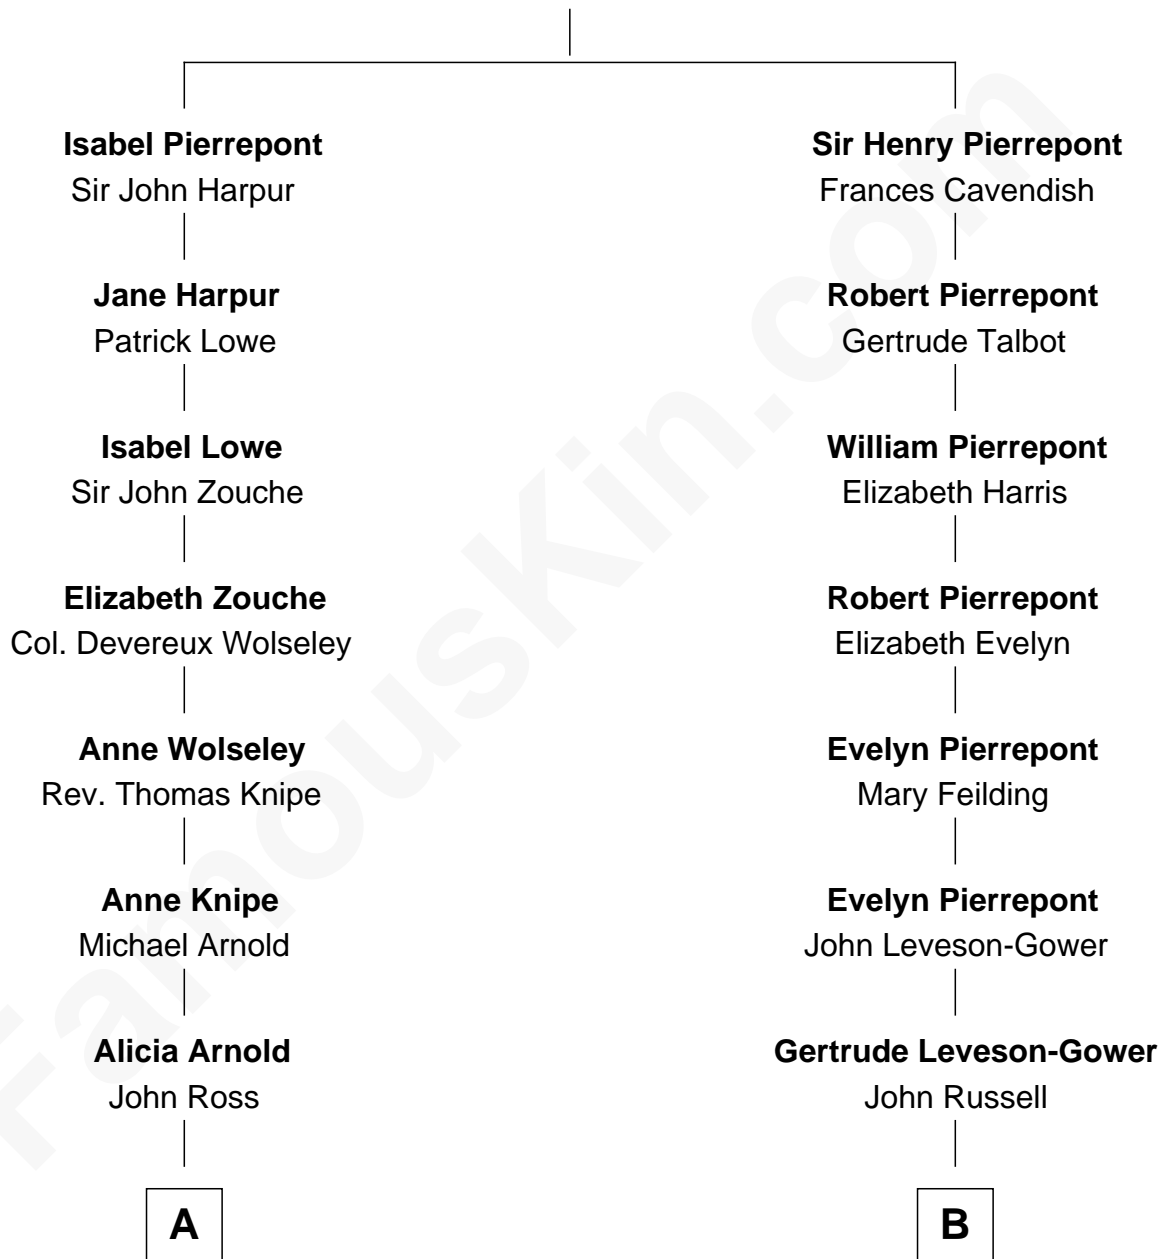

FamousKin.com

Relationship Chart of

Thomas Hunt Morgan

Nobel Prize Winner in Physiology or Medicine

12th cousin 3 times removed of

Prince Harry
Duke of Sussex

Sir George Pierrepont
Winifred Thwaites

A

Ann Arnold Ross

Frances Key

John Ross Key

Anne Phebe Penn Dagworthy Charlton

Francis Scott Key

Mary Tayloe Lloyd

Elizabeth Phoebe Key

Charles Howard