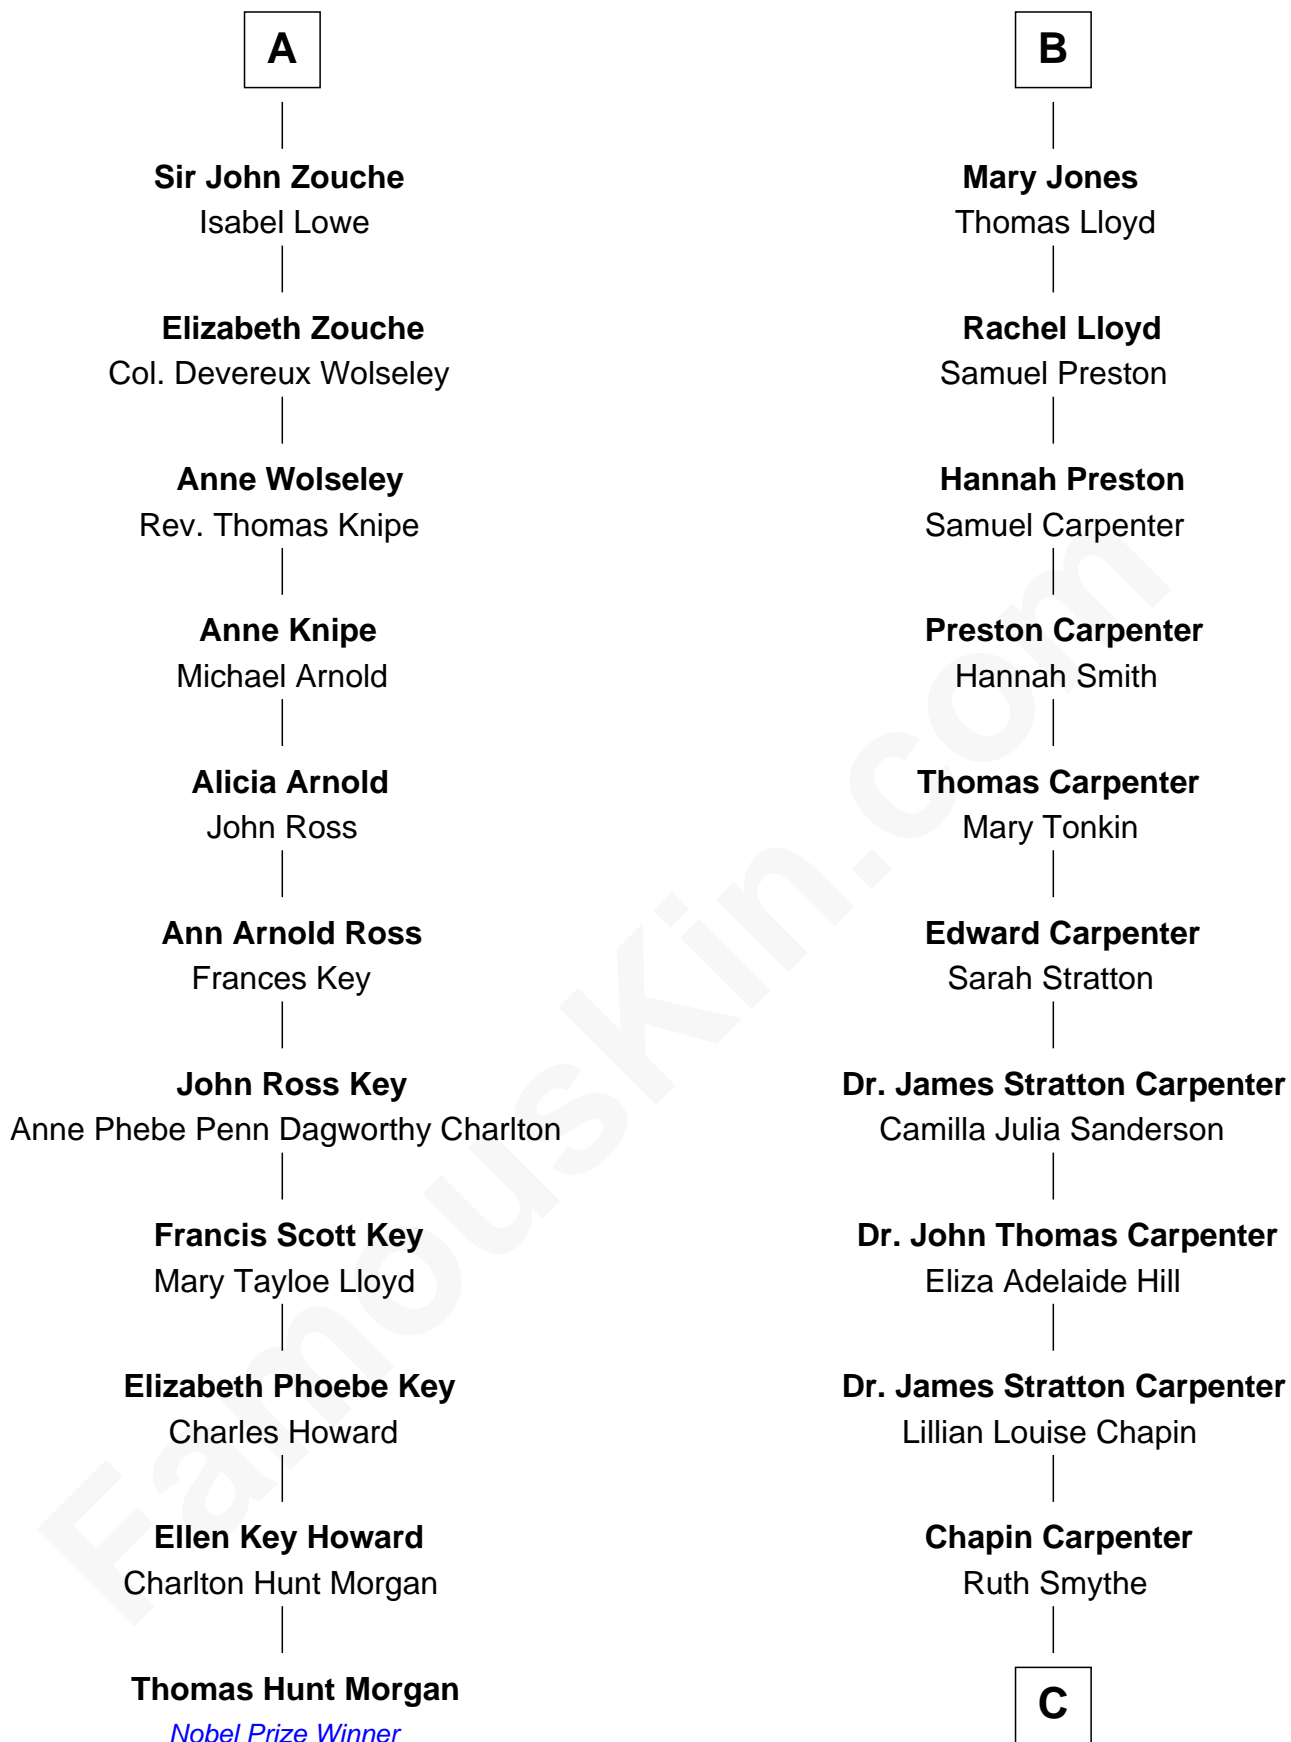

**Maud Herbert**  
Henry Percy

**Eleanor Percy**  
Edward Stafford

**Elizabeth Stafford**  
Thomas Howard

**Sir Henry Howard**  
Frances de Vere

**Catherine Howard**  
Henry Berkeley

**Mary Berkeley**  
Sir John Zouche

**A**

**Sir Walter Devereux**  
Anne Ferrers

**Elizabeth Devereux**  
Sir Richard Corbet

**Elizabeth Corbet**  
Thomas Trentham

**Katherine Trentham**  
Thomas Hackluyt

**Mary Hackluyt**  
Edmund Walter

**Mary Walter**  
Sir Edward Littleton

**Mary Littleton**  
Gilbert Jones

Probable

**B**

C

Chapin Carpenter  
Mary Bowie Robertson

Mary Chapin Carpenter  
*Singer and Songwriter*

FamousKin.com