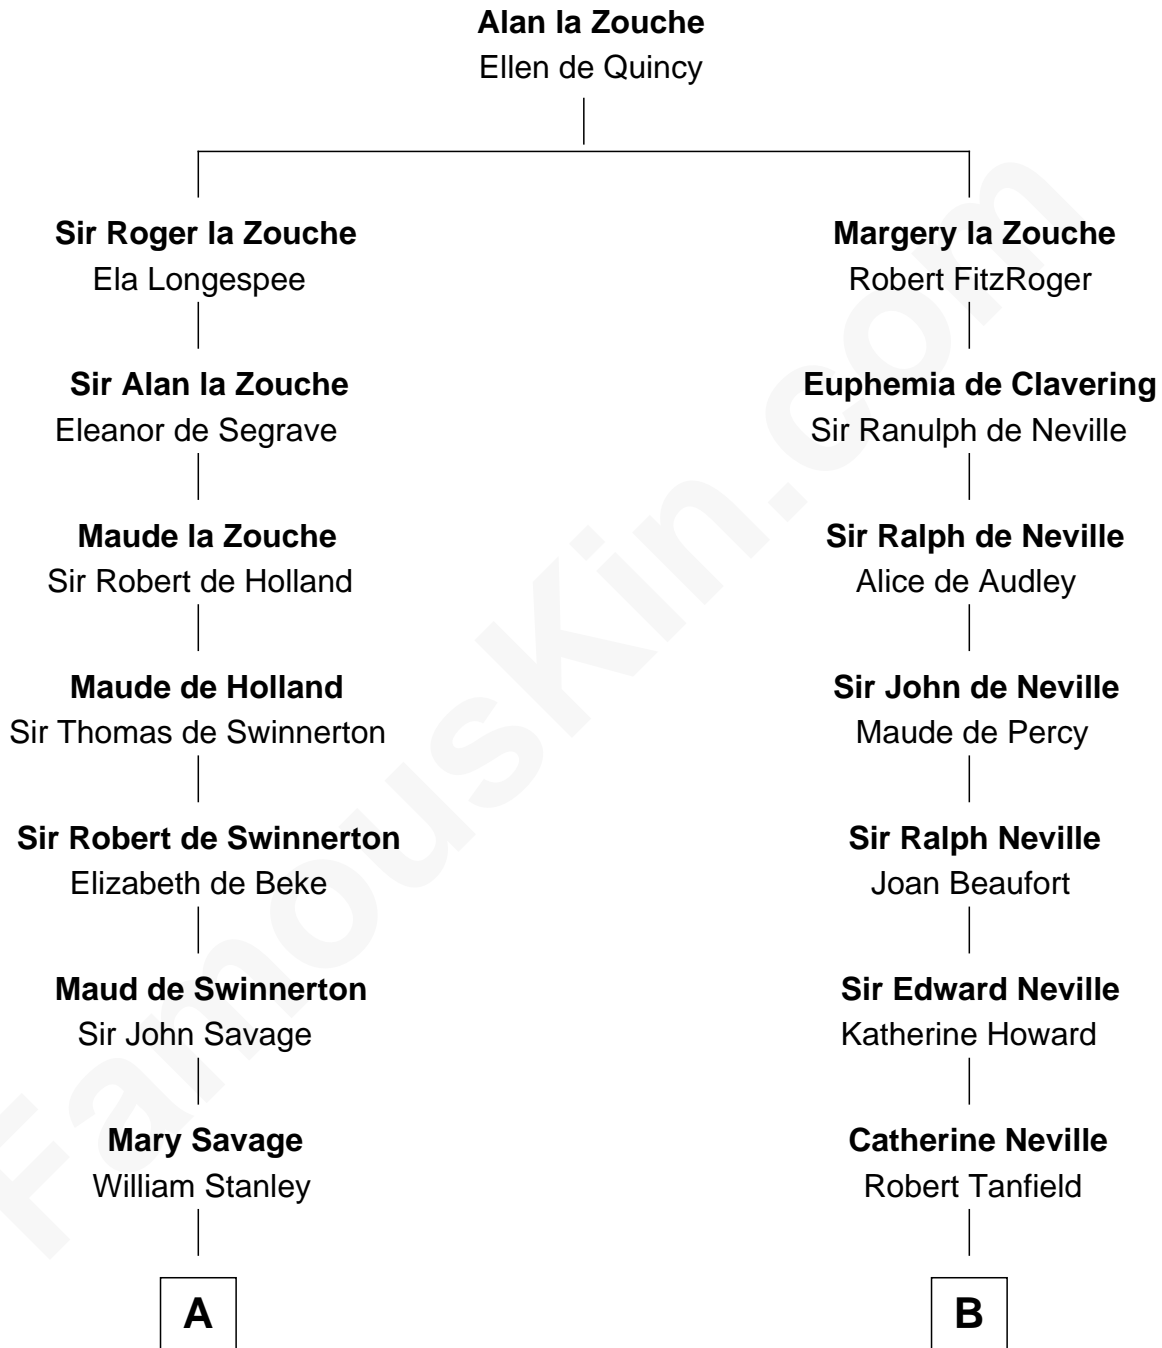

FamousKin.com

Relationship Chart of

Thomas Hunt Morgan

Nobel Prize Winner in Physiology or Medicine

17th cousin 4 times removed of

John Marshall

4th Chief Justice of the U.S. Supreme Court

C

—
Elizabeth Tayloe
Col. Edward Lloyd

—
Mary Tayloe Lloyd
Francis Scott Key

—
Elizabeth Phoebe Key
Charles Howard

—
Ellen Key Howard
Charlton Hunt Morgan

—
Thomas Hunt Morgan
Nobel Prize Winner

FamousKin.com