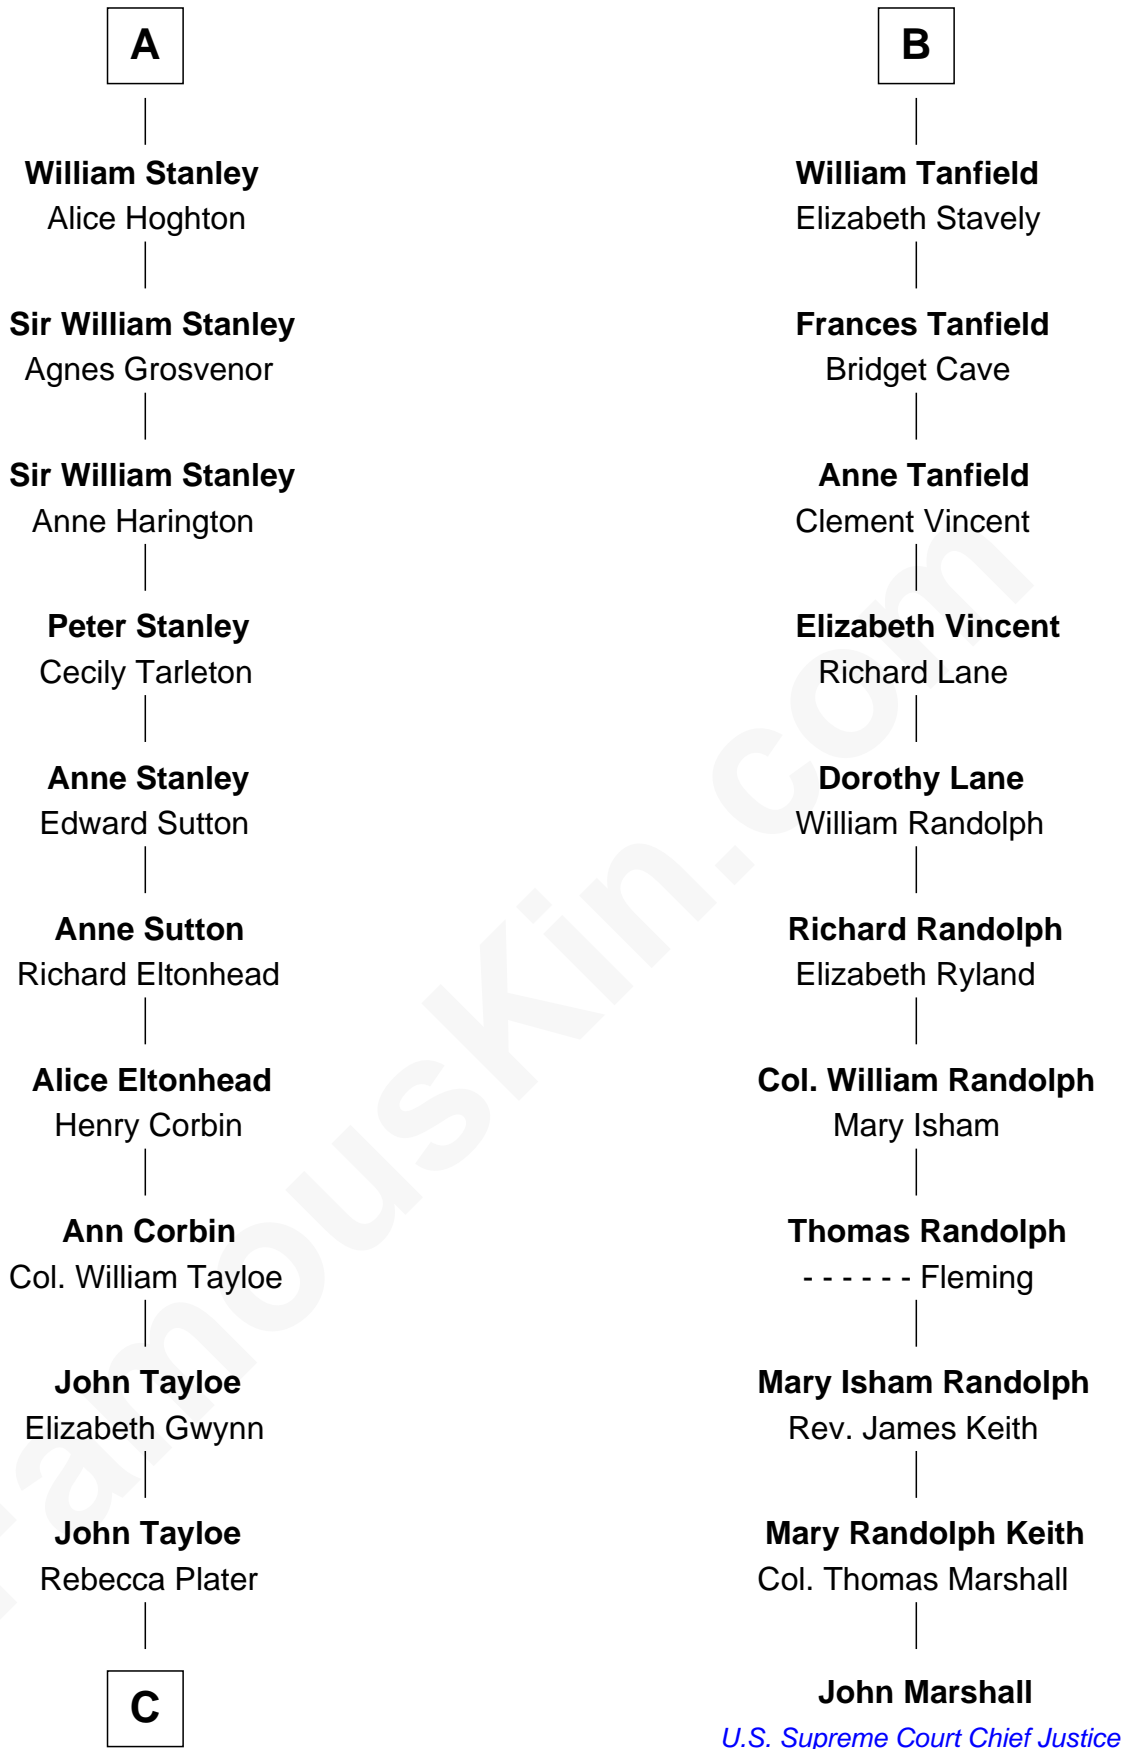

FamousKin.com

Relationship Chart of

Thomas Hunt Morgan

Nobel Prize Winner in Physiology or Medicine

17th cousin 4 times removed of

John Marshall

4th Chief Justice of the U.S. Supreme Court

C

—
Elizabeth Tayloe
Col. Edward Lloyd

—
Mary Tayloe Lloyd
Francis Scott Key

—
Elizabeth Phoebe Key
Charles Howard

—
Ellen Key Howard
Charlton Hunt Morgan

—
Thomas Hunt Morgan
Nobel Prize Winner

FamousKin.com