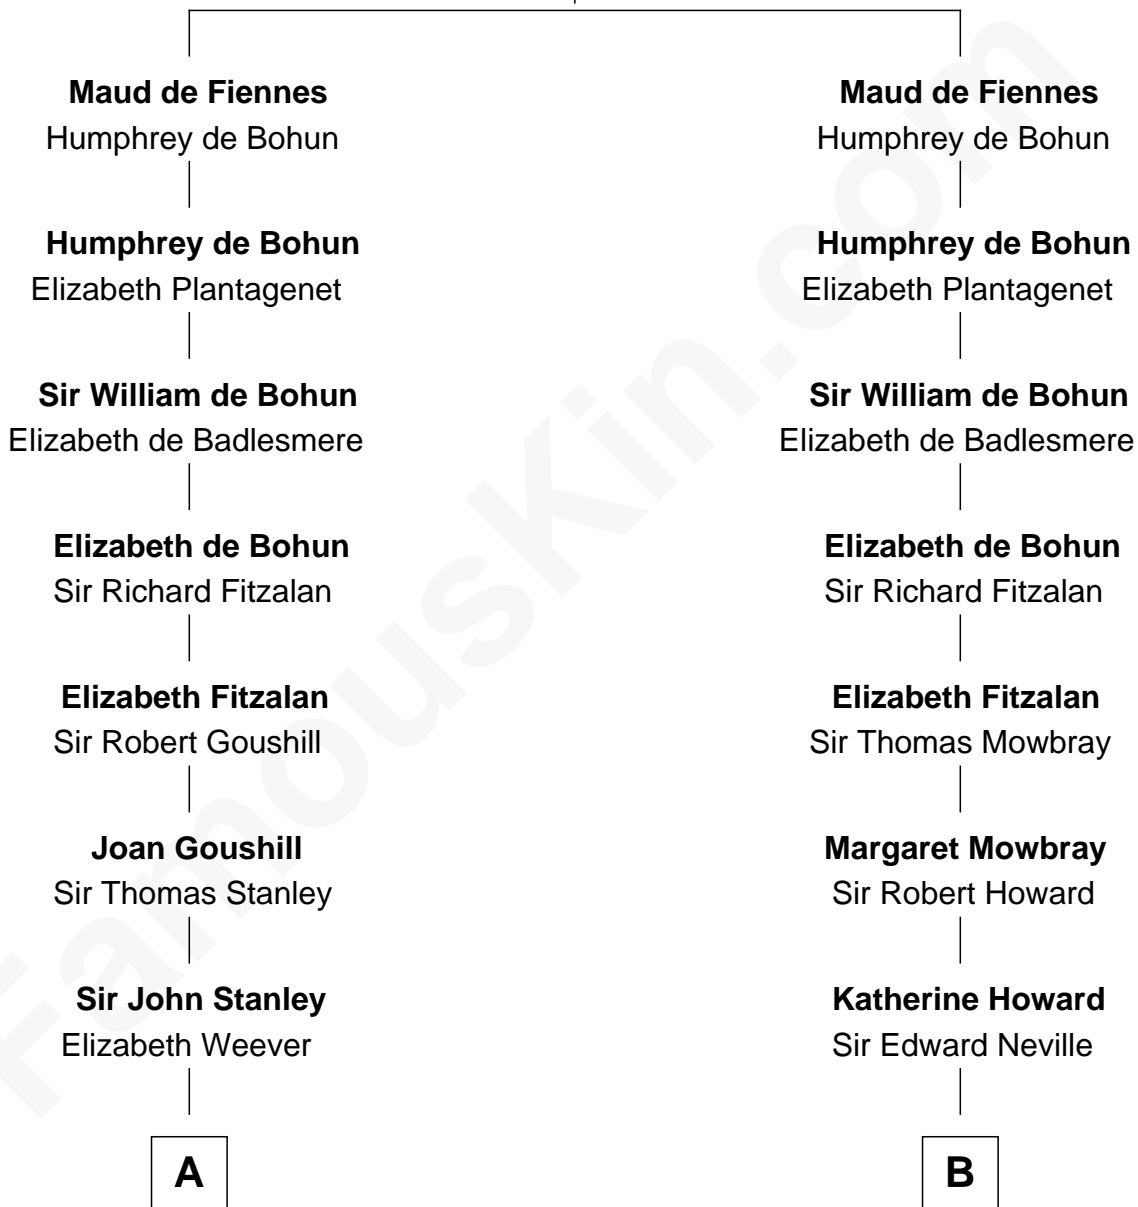

FamousKin.com

Relationship Chart of Thomas Hunt Morgan

Nobel Prize Winner in Physiology or Medicine

18th cousin 2 times removed of

John Marshall

4th Chief Justice of the U.S. Supreme Court

Enguerrand de Fiennes

Isabel - - - - -

C

Mary Tayloe Lloyd

Francis Scott Key

Elizabeth Phoebe Key

Charles Howard

Ellen Key Howard

Charlton Hunt Morgan