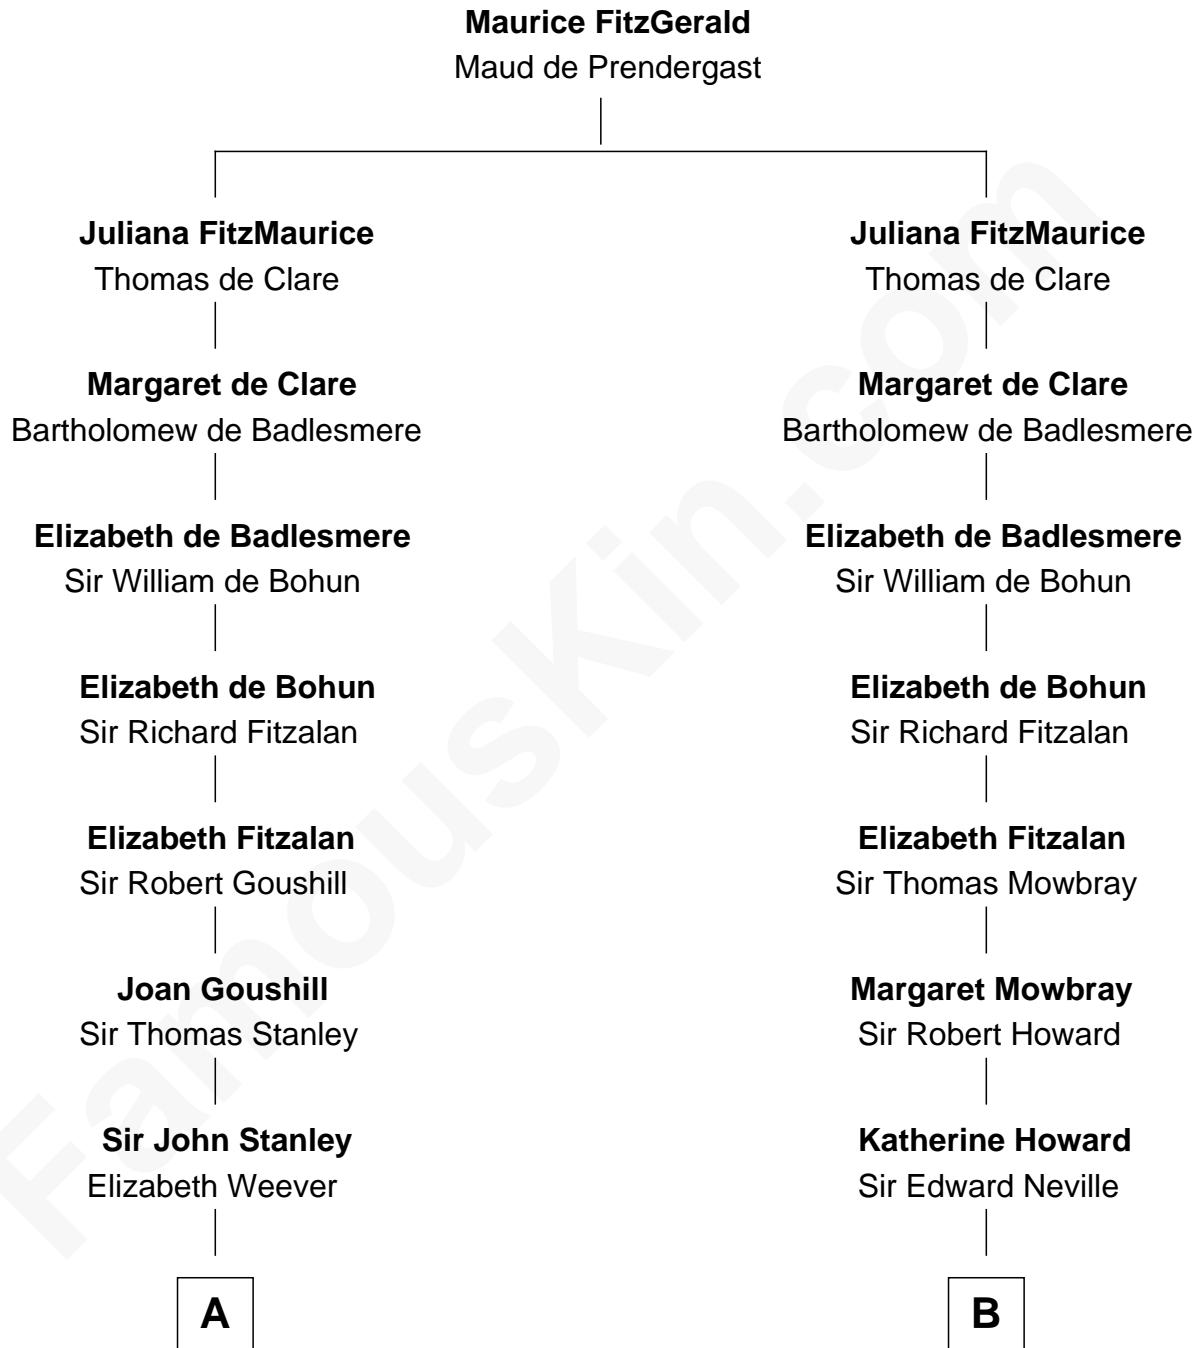

FamousKin.com

Relationship Chart of

Thomas Hunt Morgan

Nobel Prize Winner in Physiology or Medicine

18th cousin 2 times removed of

John Marshall

4th Chief Justice of the U.S. Supreme Court

C

Mary Tayloe Lloyd

Francis Scott Key

Elizabeth Phoebe Key

Charles Howard

Ellen Key Howard

Charlton Hunt Morgan

Thomas Hunt Morgan

Nobel Prize Winner