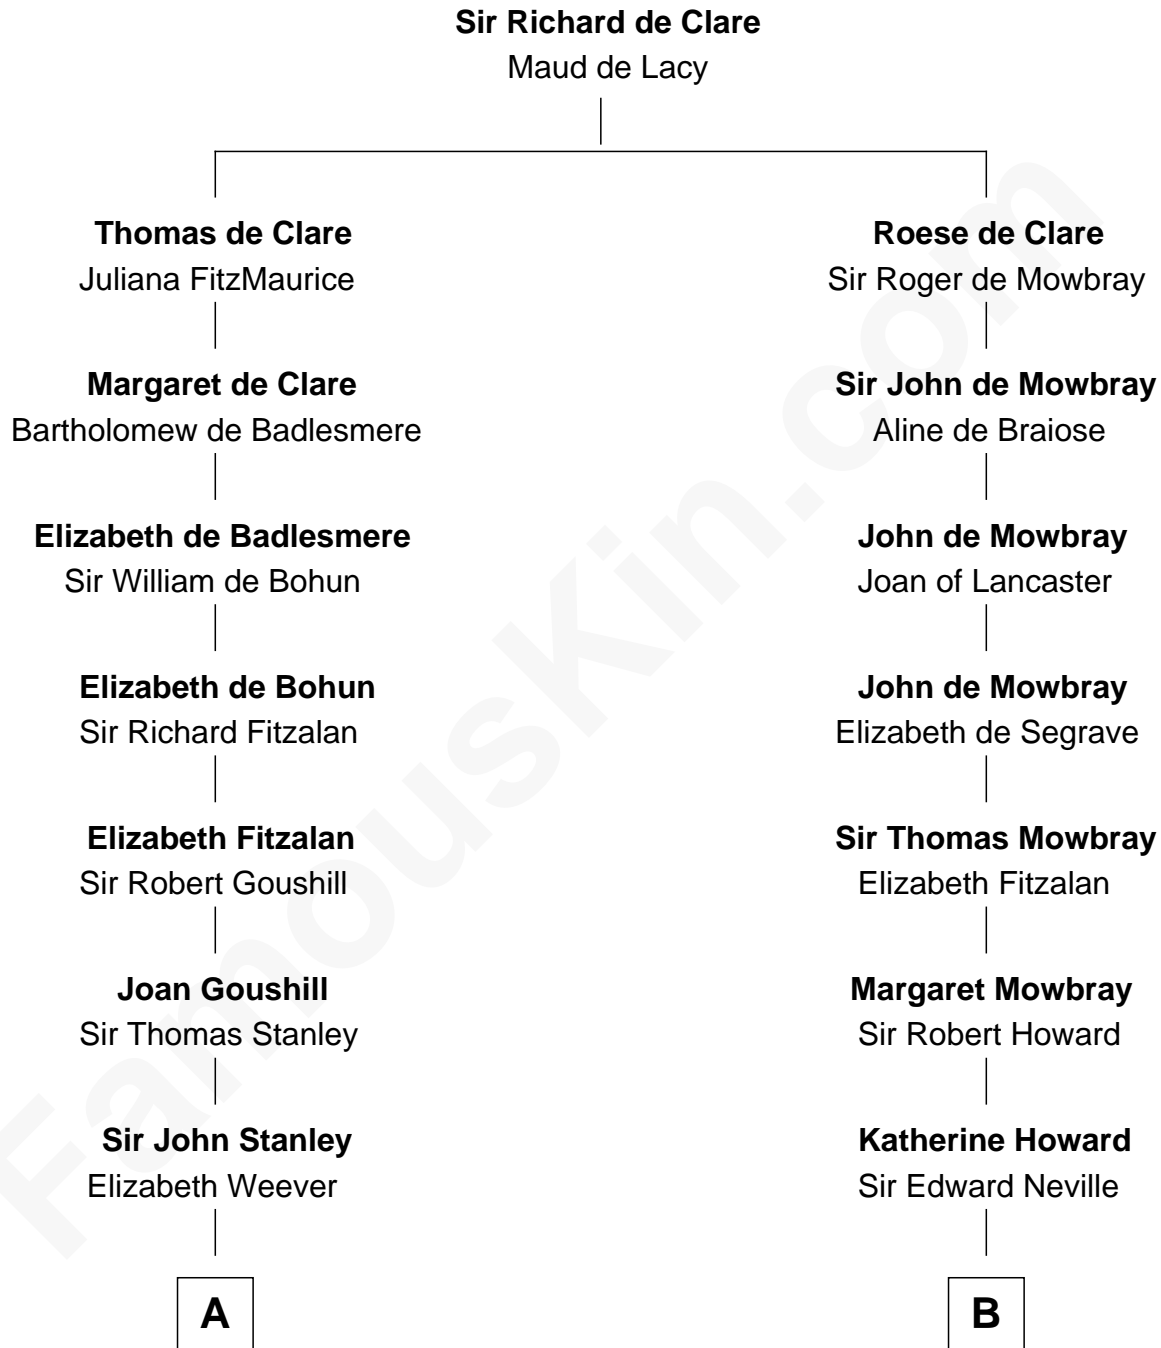

FamousKin.com

Relationship Chart of

Thomas Hunt Morgan

Nobel Prize Winner in Physiology or Medicine

18th cousin 2 times removed of

John Marshall

4th Chief Justice of the U.S. Supreme Court

C

Mary Tayloe Lloyd

Francis Scott Key

Elizabeth Phoebe Key

Charles Howard

Ellen Key Howard

Charlton Hunt Morgan

Thomas Hunt Morgan

Nobel Prize Winner