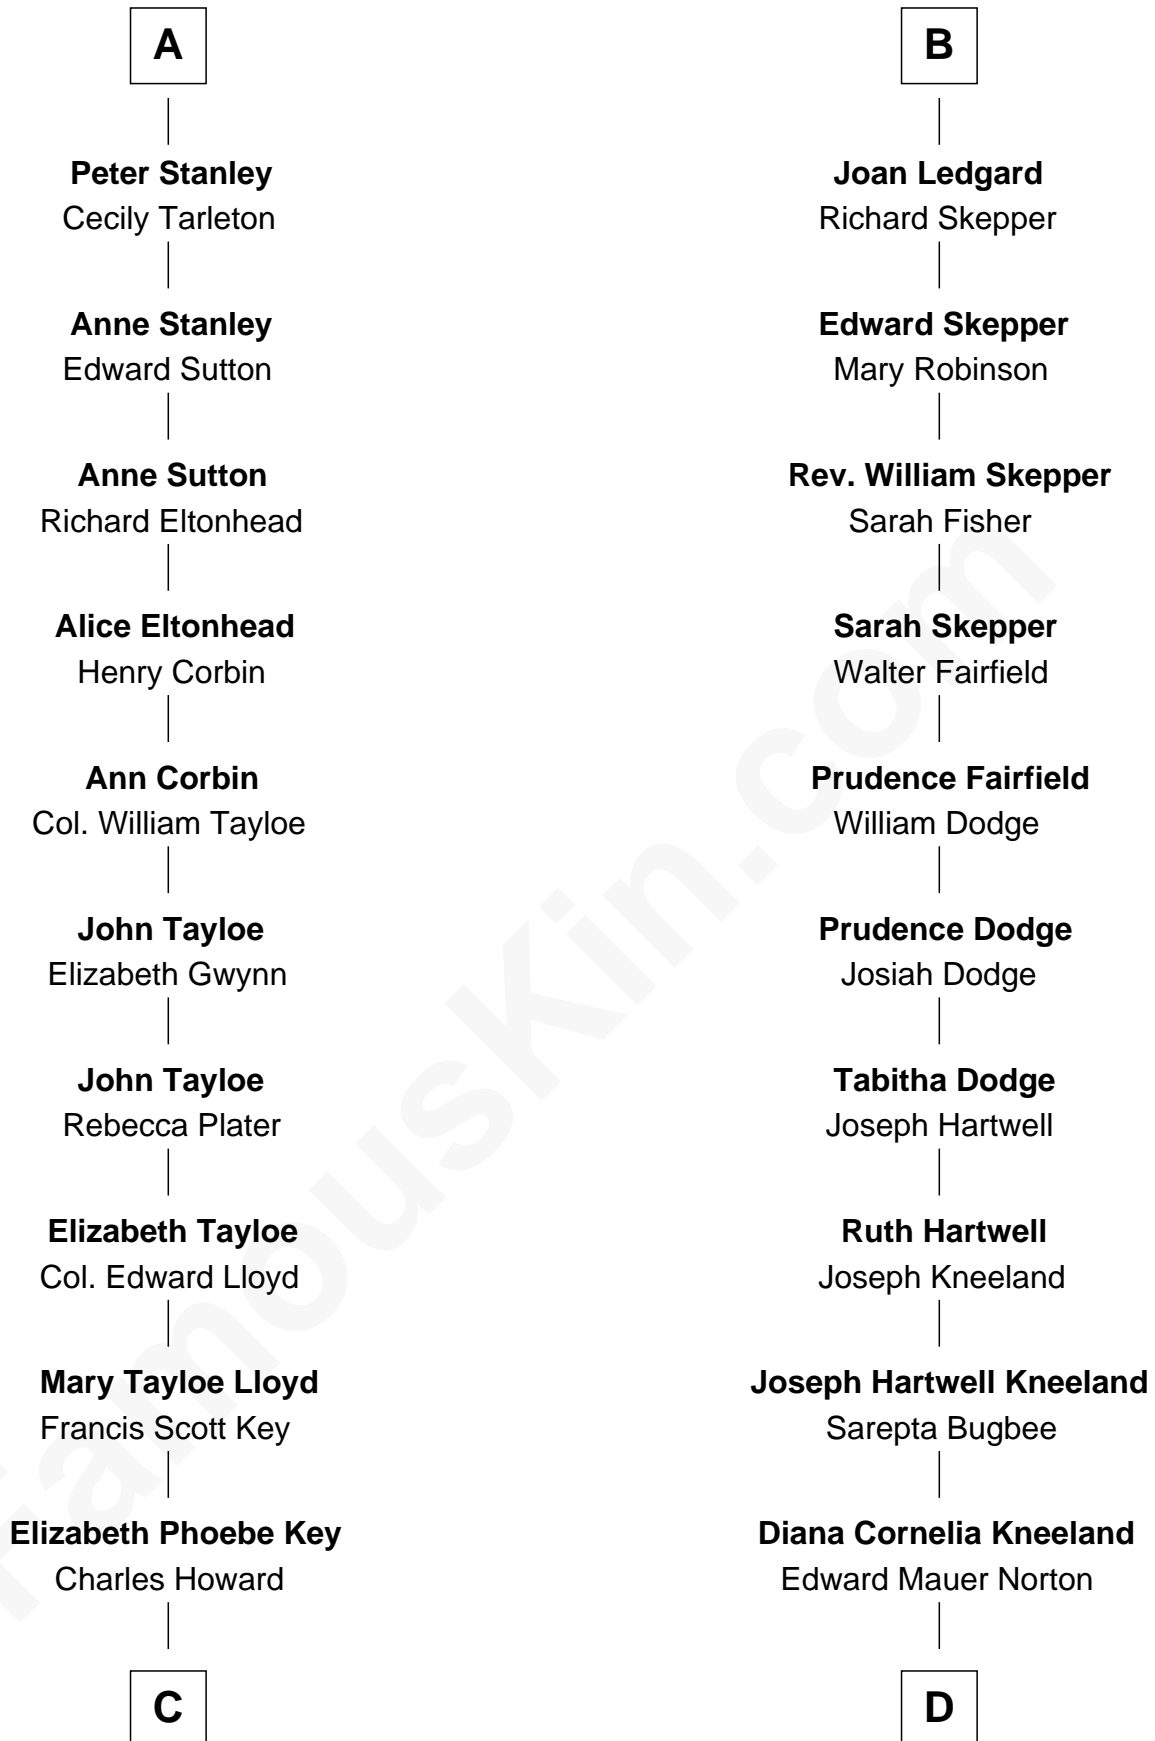

## Relationship Chart of

### Thomas Hunt Morgan

*Nobel Prize Winner in Physiology or Medicine*

18th cousin 3 times removed of

**Edward Norton**

*Movie Actor*

**Ralph de Stafford**

*with wife*  
*Katherine de Hastang*

*with wife*  
*Margaret de Audley*

**C**

**Ellen Key Howard**  
Charlton Hunt Morgan

**Thomas Hunt Morgan**  
*Nobel Prize Winner*

**D**

**Seneca Hughes Norton**  
Josephine E. Weis

**Edward Mower Norton**  
Alice C. Baals

**Edward Mower Norton**  
Betty Kent Harrison