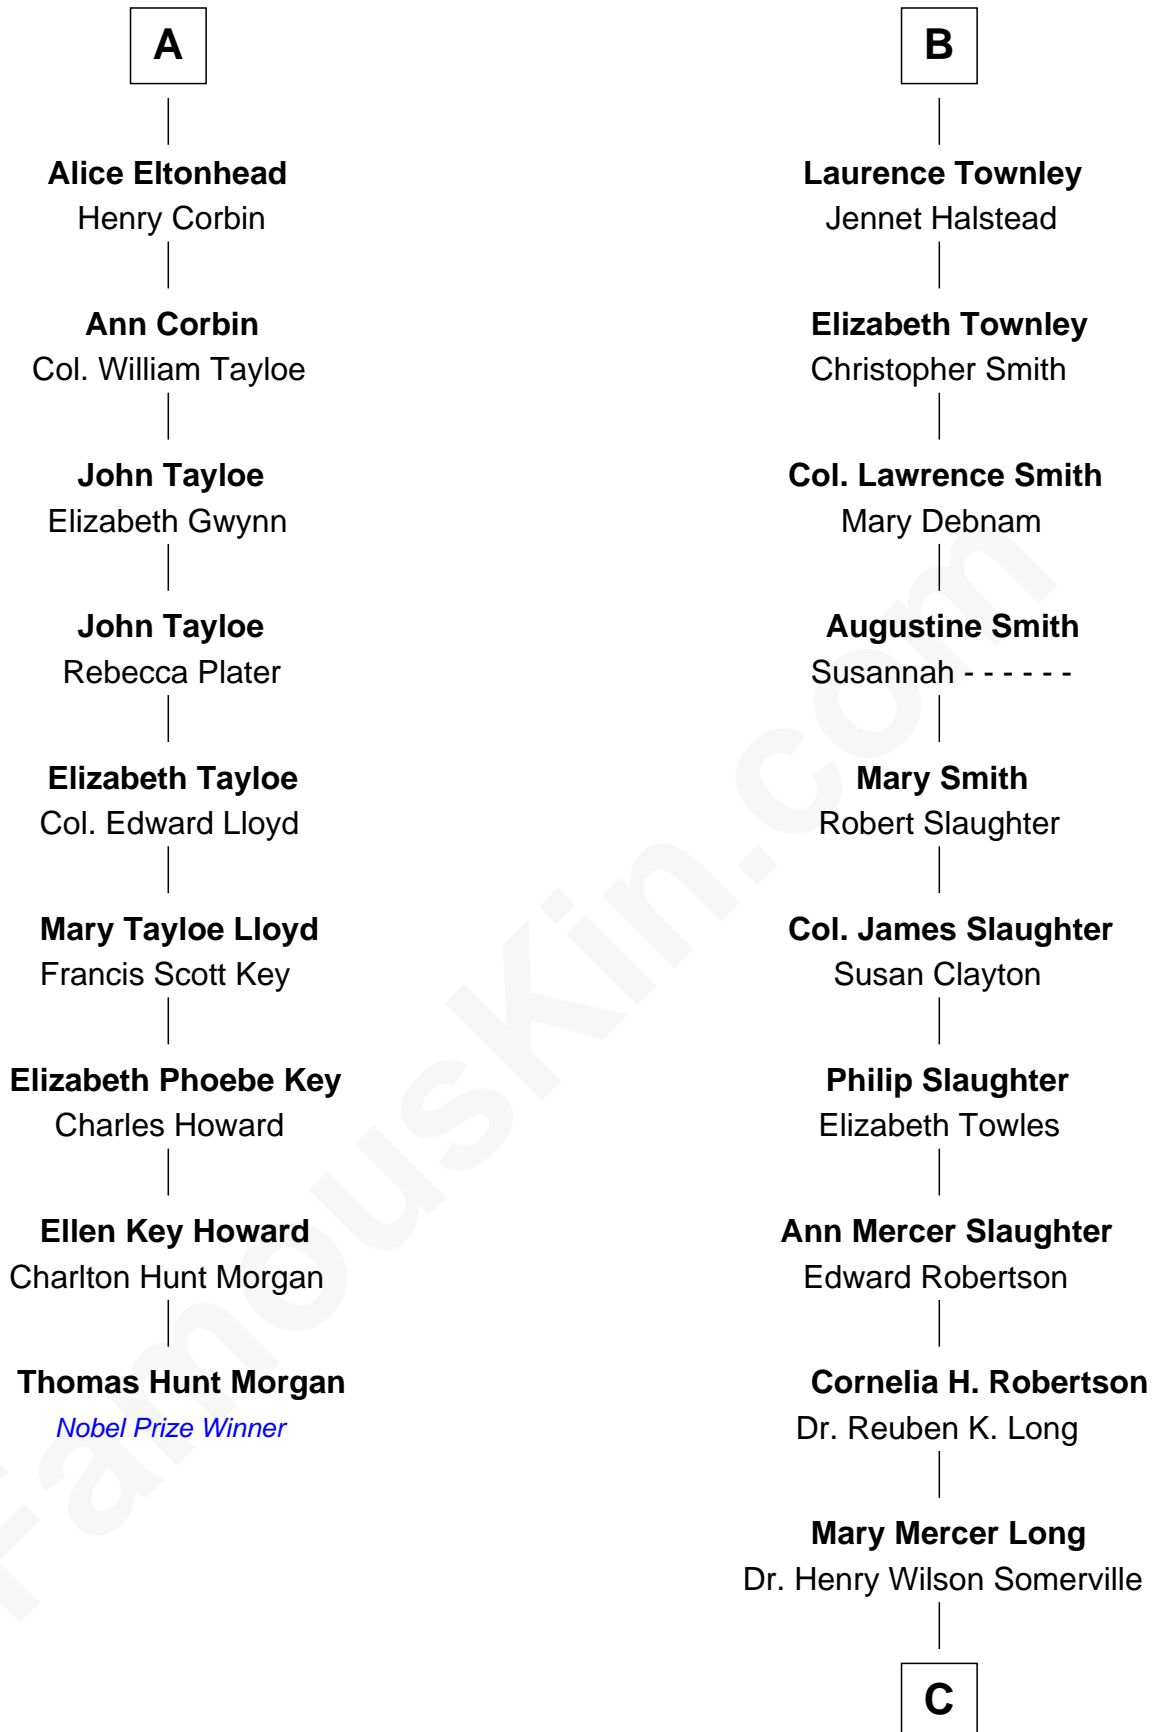

FamousKin.com

Relationship Chart of

Thomas Hunt Morgan

Nobel Prize Winner in Physiology or Medicine

15th cousin 5 times removed of

Edward Norton

Movie Actor

Sir Nicholas Harington

Isabel English

C

Cornelia Long Somerville

Joseph Kent Harrison

Betty Kent Harrison

Edward Mower Norton

Edward Mower Norton

Lydia Robinson Rouse

Edward Norton

Movie Actor