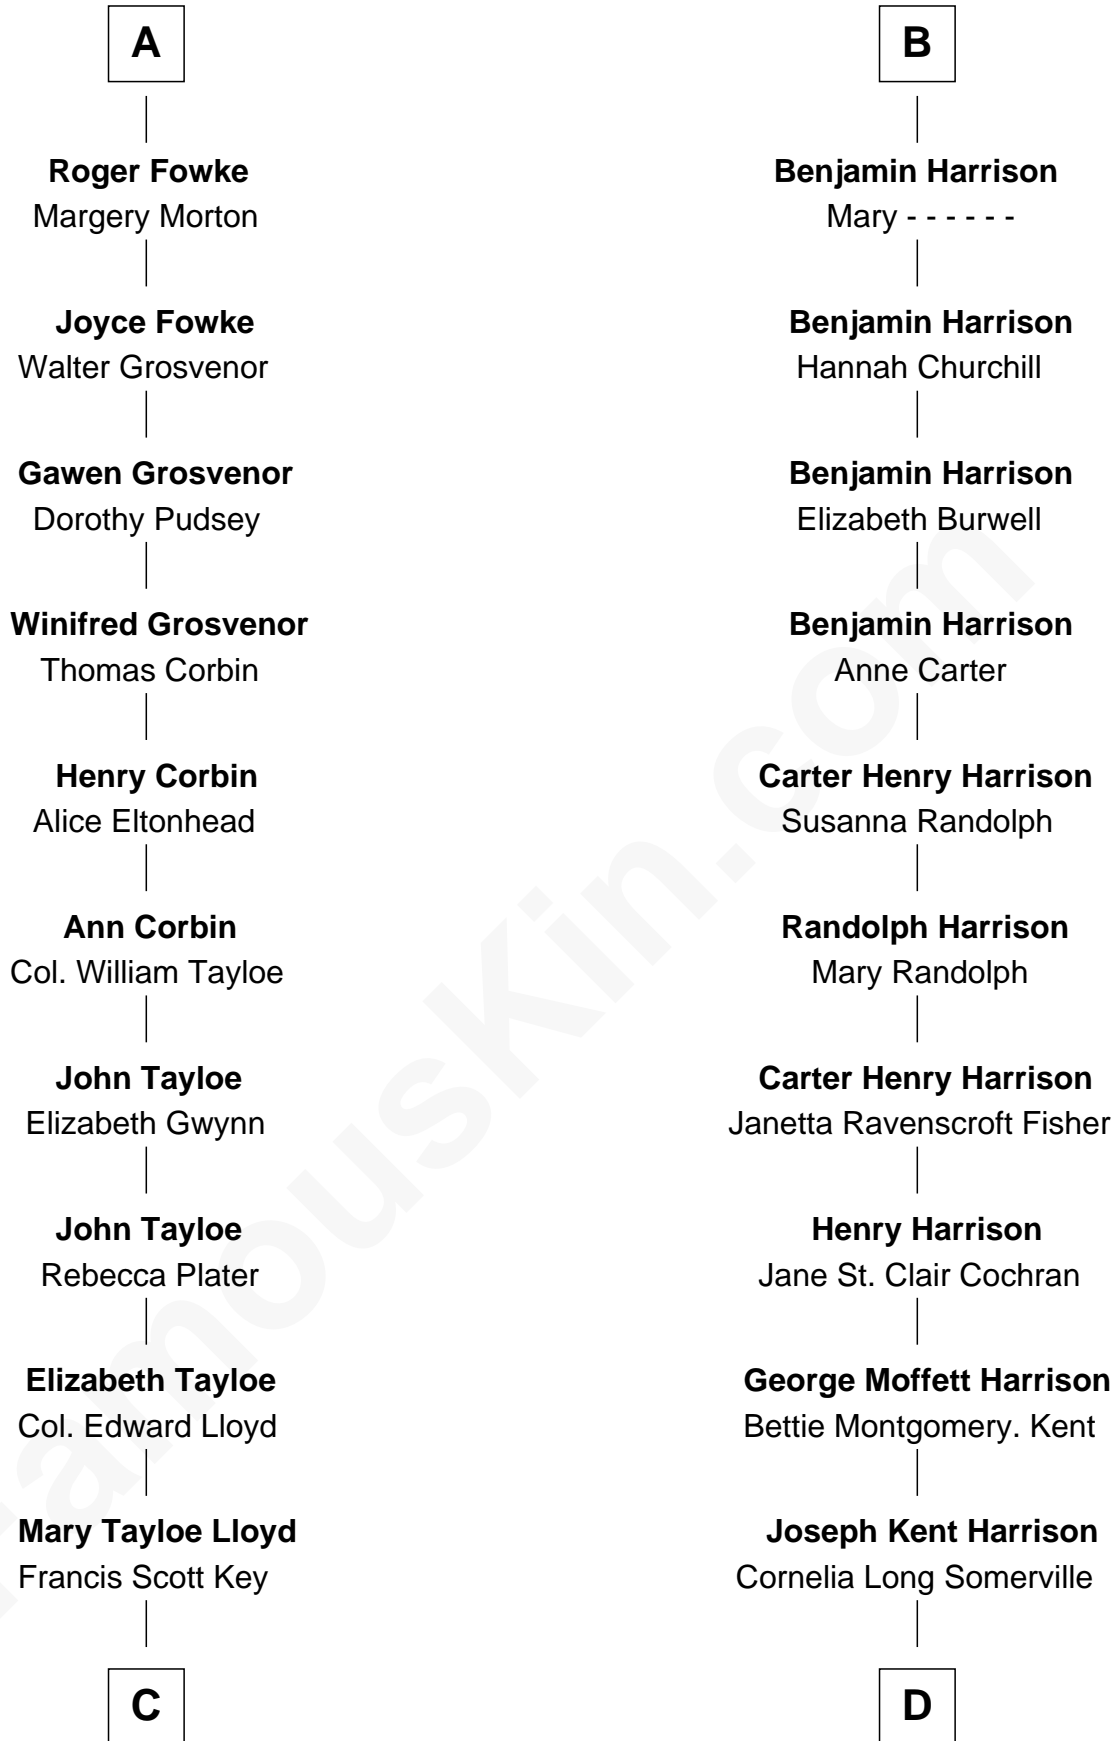

FamousKin.com

Relationship Chart of

Thomas Hunt Morgan

Nobel Prize Winner in Physiology or Medicine

19th cousin of

Edward Norton

Movie Actor

Stephen le Scrope

Margery de Welles

Maude le Scrope
Sir Baldwin Freville

Joyce Freville
Sir Roger Aston

Sir Robert Aston
Isabel Brereton

John Aston
Elizabeth Delves

Margaret Aston
John Kinnersley

Isabel Kinnersley
John Bradshaw

Anne Bradshaw
John Fowke

A

John le Scrope
Elizabeth Chaworth

Elizabeth le Scrope
Sir Henry le Scrope

Margaret Scrope
John Bernard

John Bernard
Margaret Daundelyn

John Bernard
Cecily Muscote

Francis Bernard
Alice Hazlewood

Elizabeth Bernard
Thomas Harrison

Probable

B

FamousKin.com