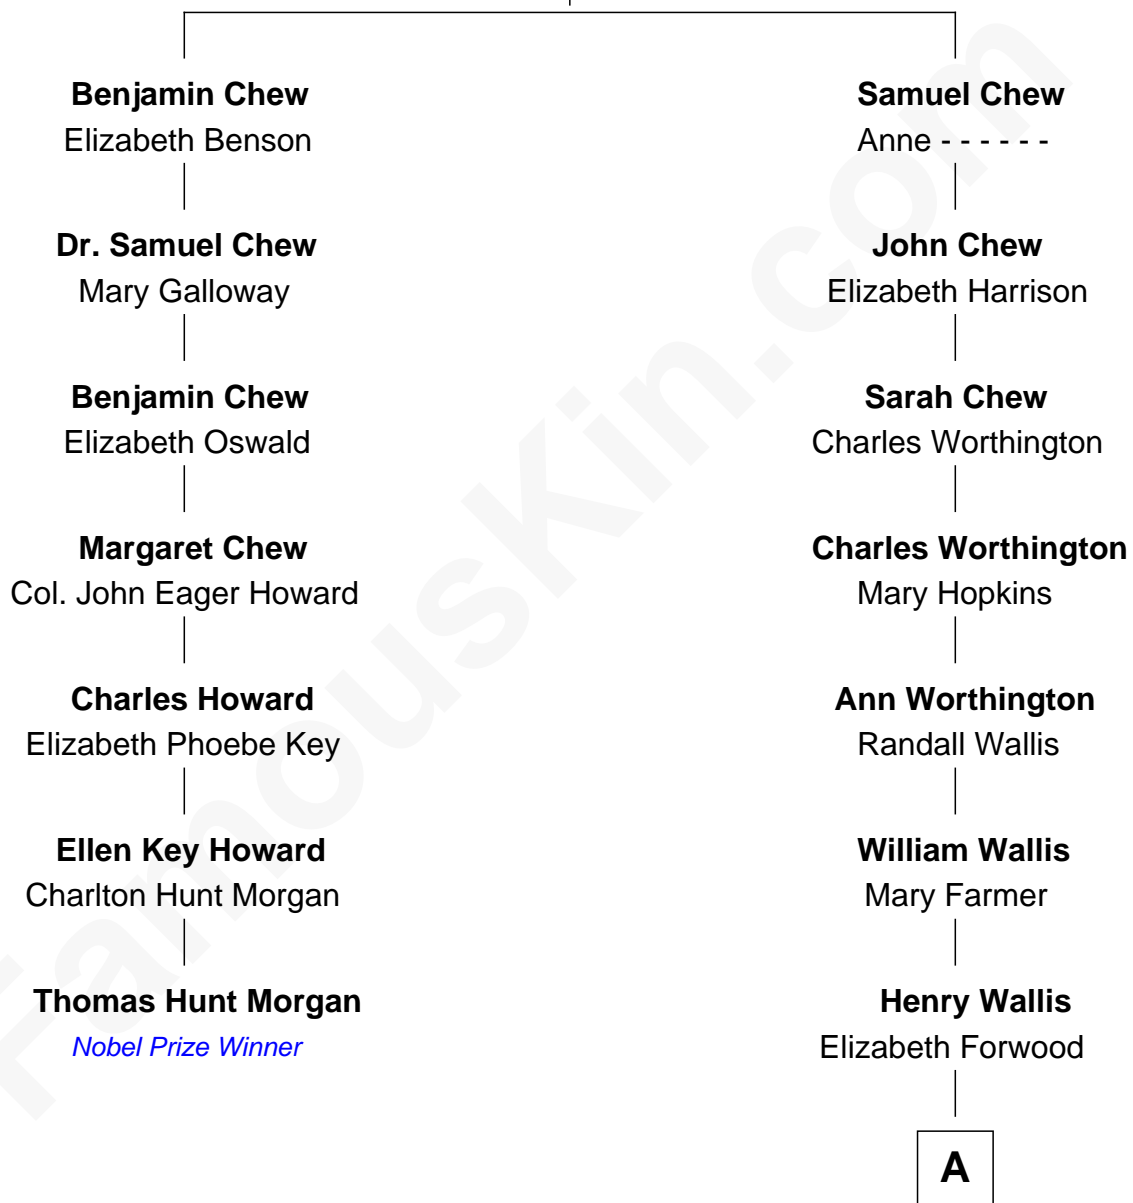

## Relationship Chart of

### Thomas Hunt Morgan

*Nobel Prize Winner in Physiology or Medicine*

6th cousin 5 times removed of

### Cal Ripken, Jr.

*Hall of Fame Major League Baseball Player*

**Samuel Chew**

Ann Ayres

**A**

—  
**Hannah Elizabeth Wallis**

Charles Edward Gross

—  
**Charles Egbert Gross**