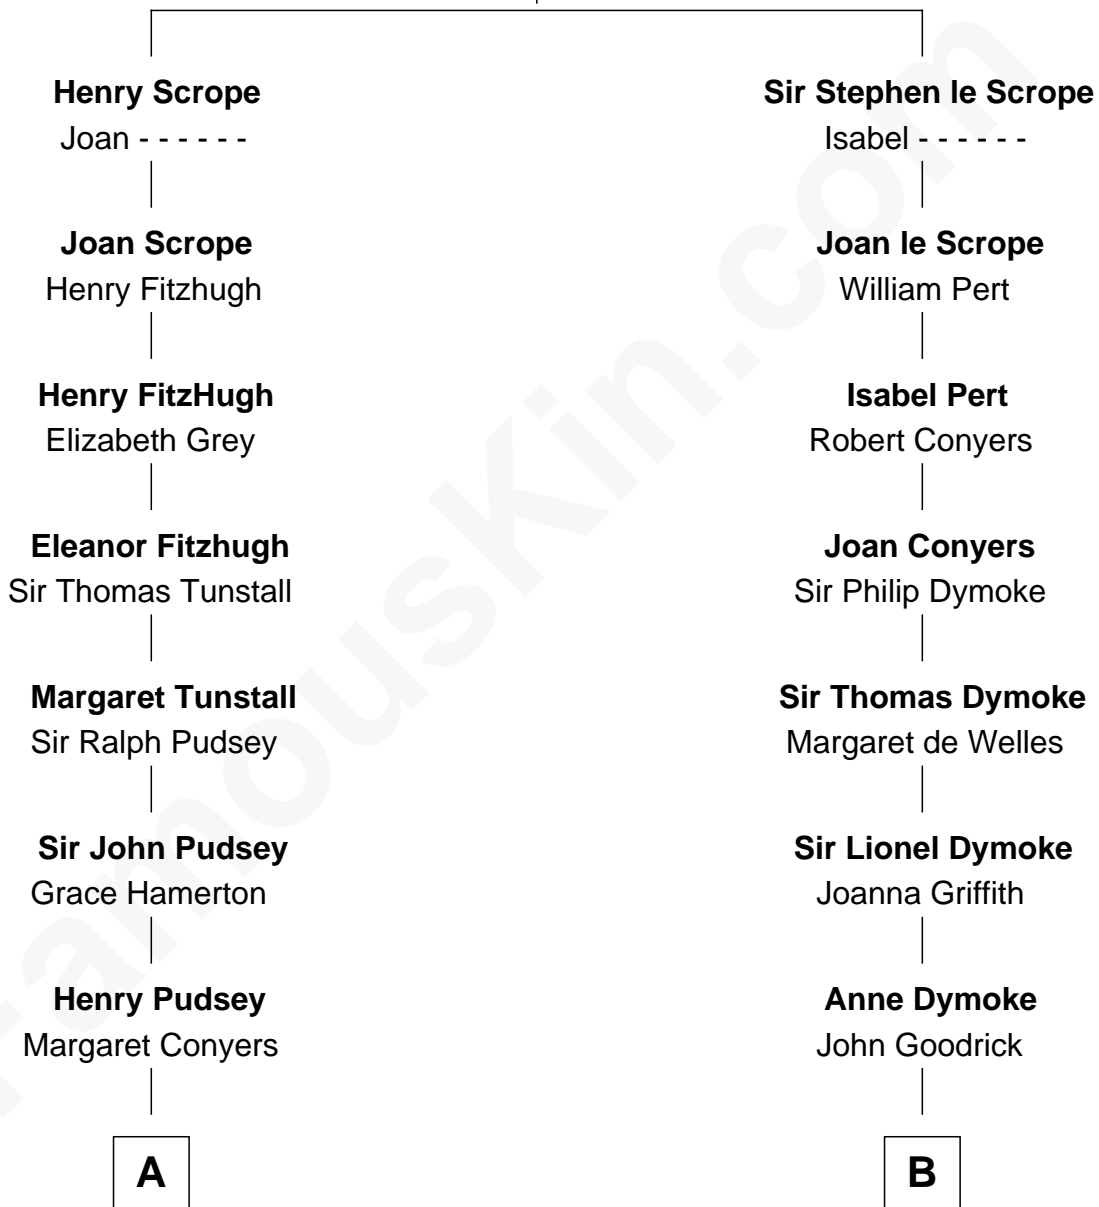

FamousKin.com

Relationship Chart of

Thomas Hunt Morgan

Nobel Prize Winner in Physiology or Medicine

16th cousin 5 times removed of

Ichabod Goodwin

27th Governor of New Hampshire

Sir Geoffrey le Scrope

Ivetta de Ros

C

Elizabeth Tayloe

Col. Edward Lloyd

Mary Tayloe Lloyd

Francis Scott Key

Elizabeth Phoebe Key

Charles Howard

Ellen Key Howard

Charlton Hunt Morgan

Thomas Hunt Morgan

Nobel Prize Winner