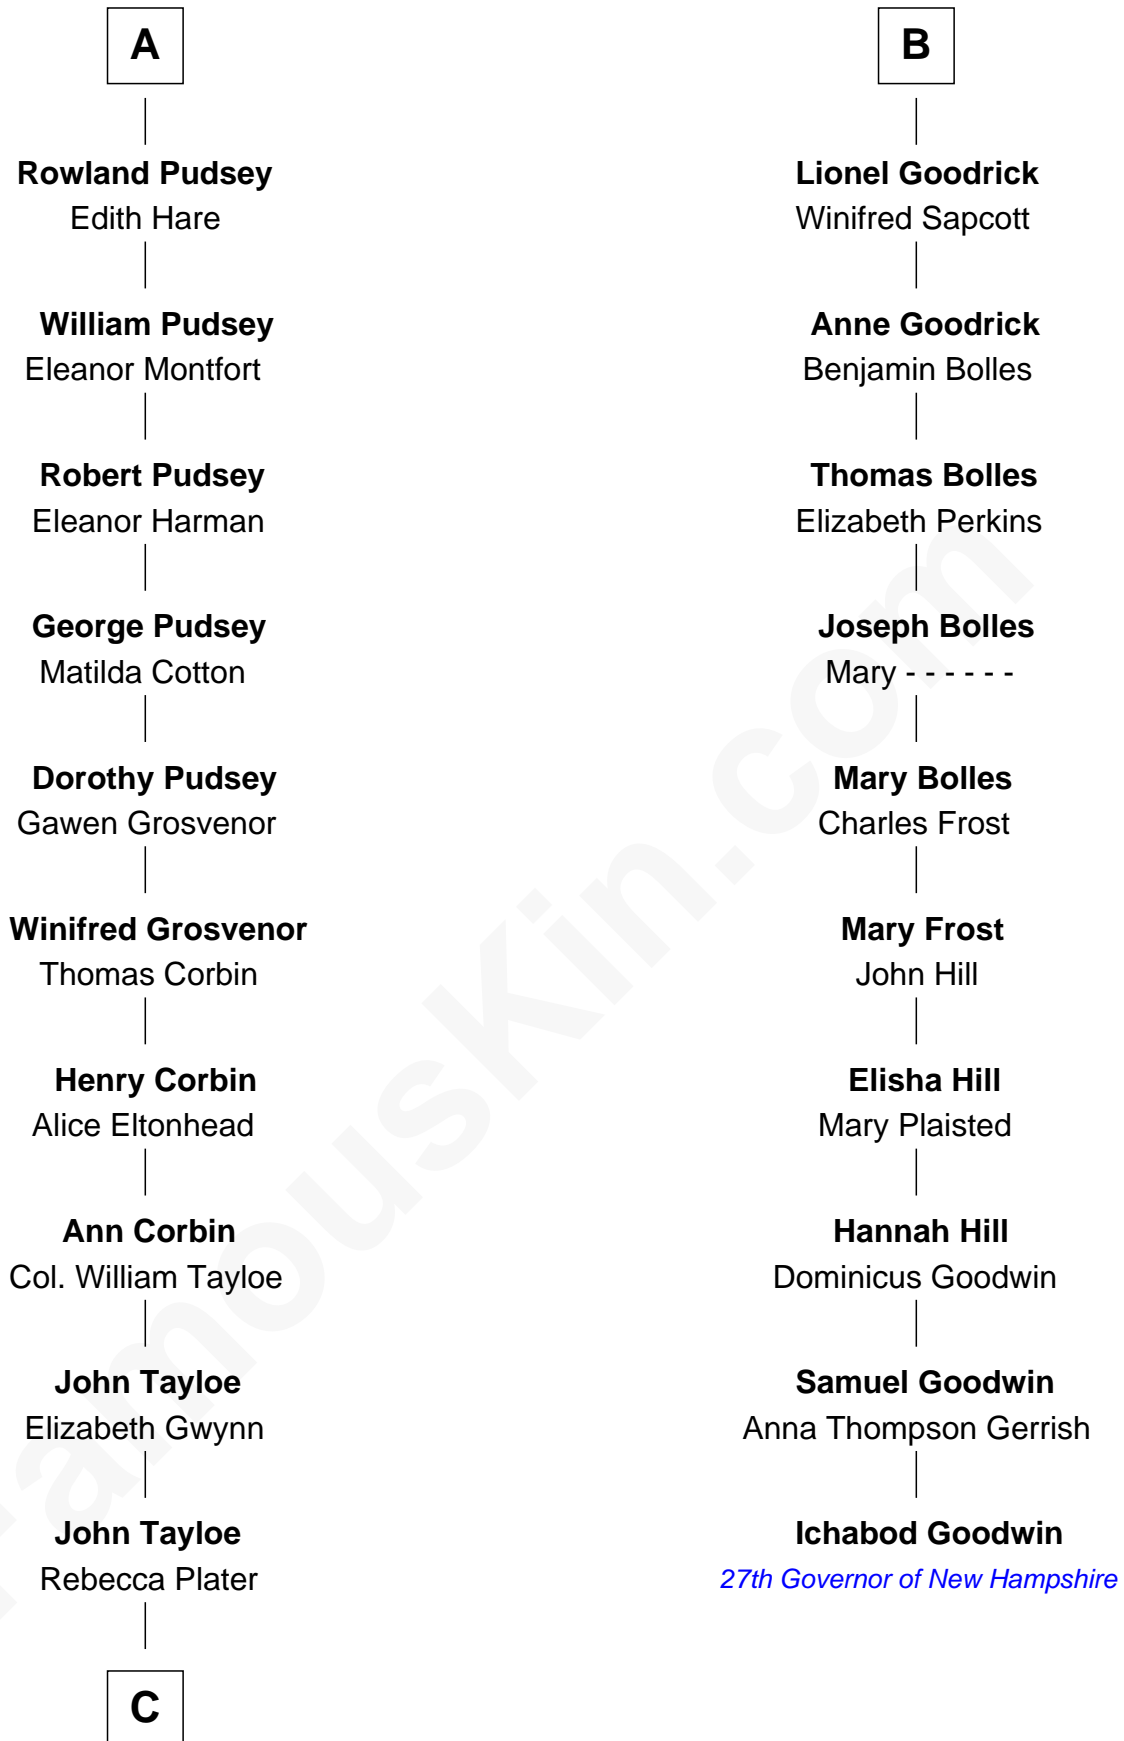

FamousKin.com

Relationship Chart of

Thomas Hunt Morgan

Nobel Prize Winner in Physiology or Medicine

16th cousin 5 times removed of

Ichabod Goodwin

27th Governor of New Hampshire

Sir Geoffrey le Scrope

Ivetta de Ros

C

Elizabeth Tayloe

Col. Edward Lloyd

Mary Tayloe Lloyd

Francis Scott Key

Elizabeth Phoebe Key

Charles Howard