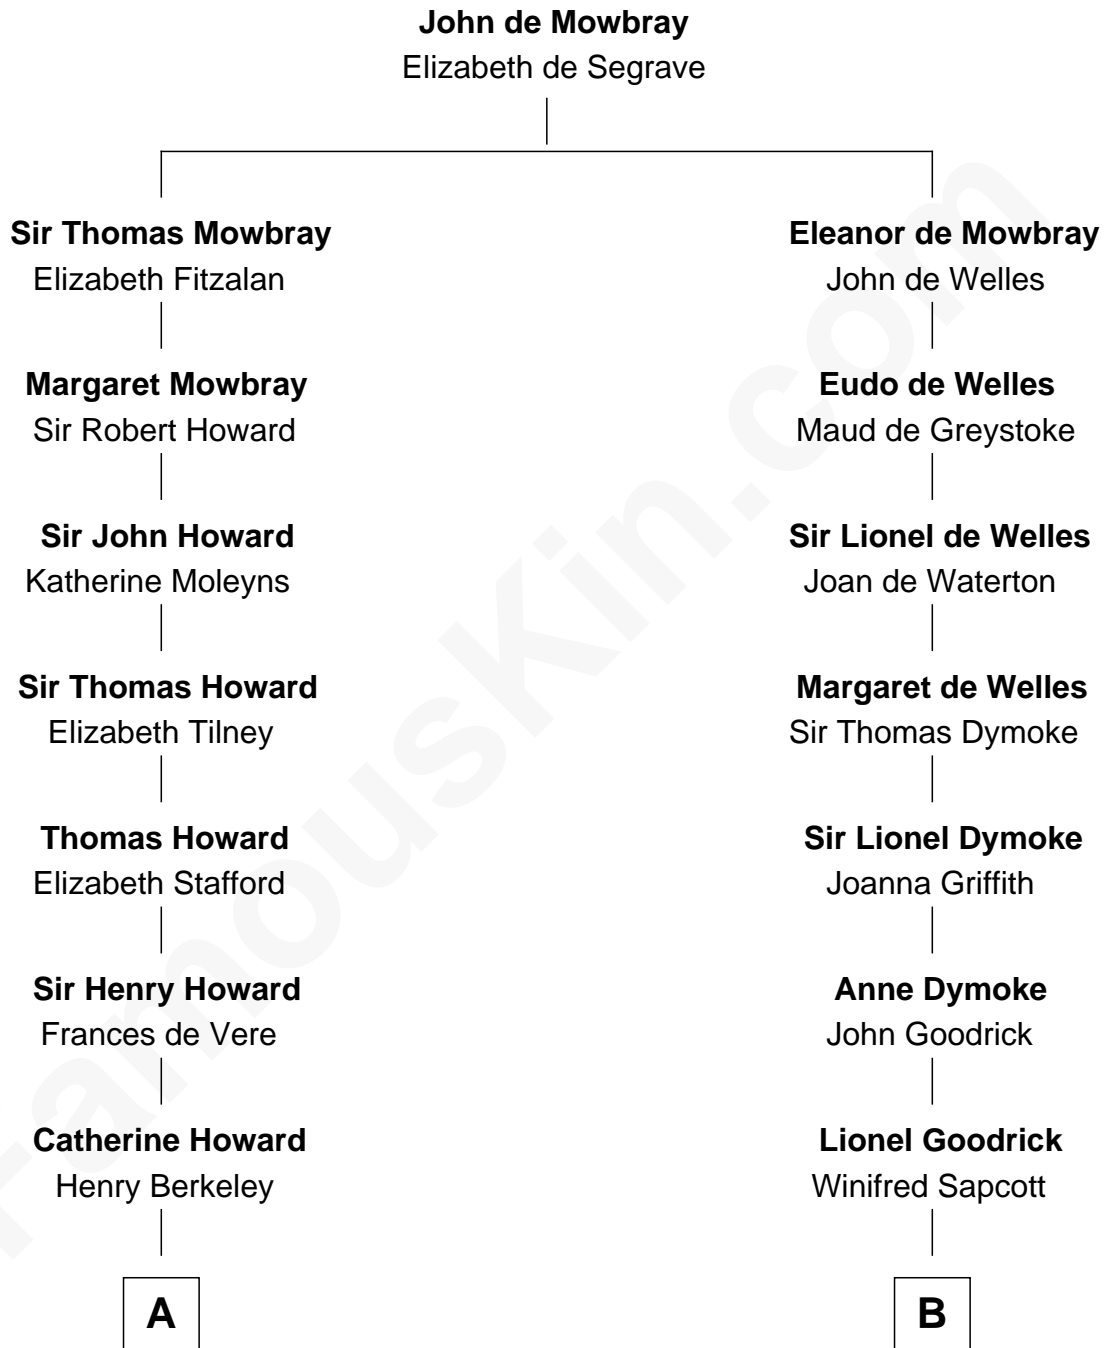

FamousKin.com

Relationship Chart of Thomas Hunt Morgan

Nobel Prize Winner in Physiology or Medicine

15th cousin 3 times removed of

Ichabod Goodwin

27th Governor of New Hampshire

C

Ellen Key Howard
Charlton Hunt Morgan

Thomas Hunt Morgan
Nobel Prize Winner

FamousKin.com