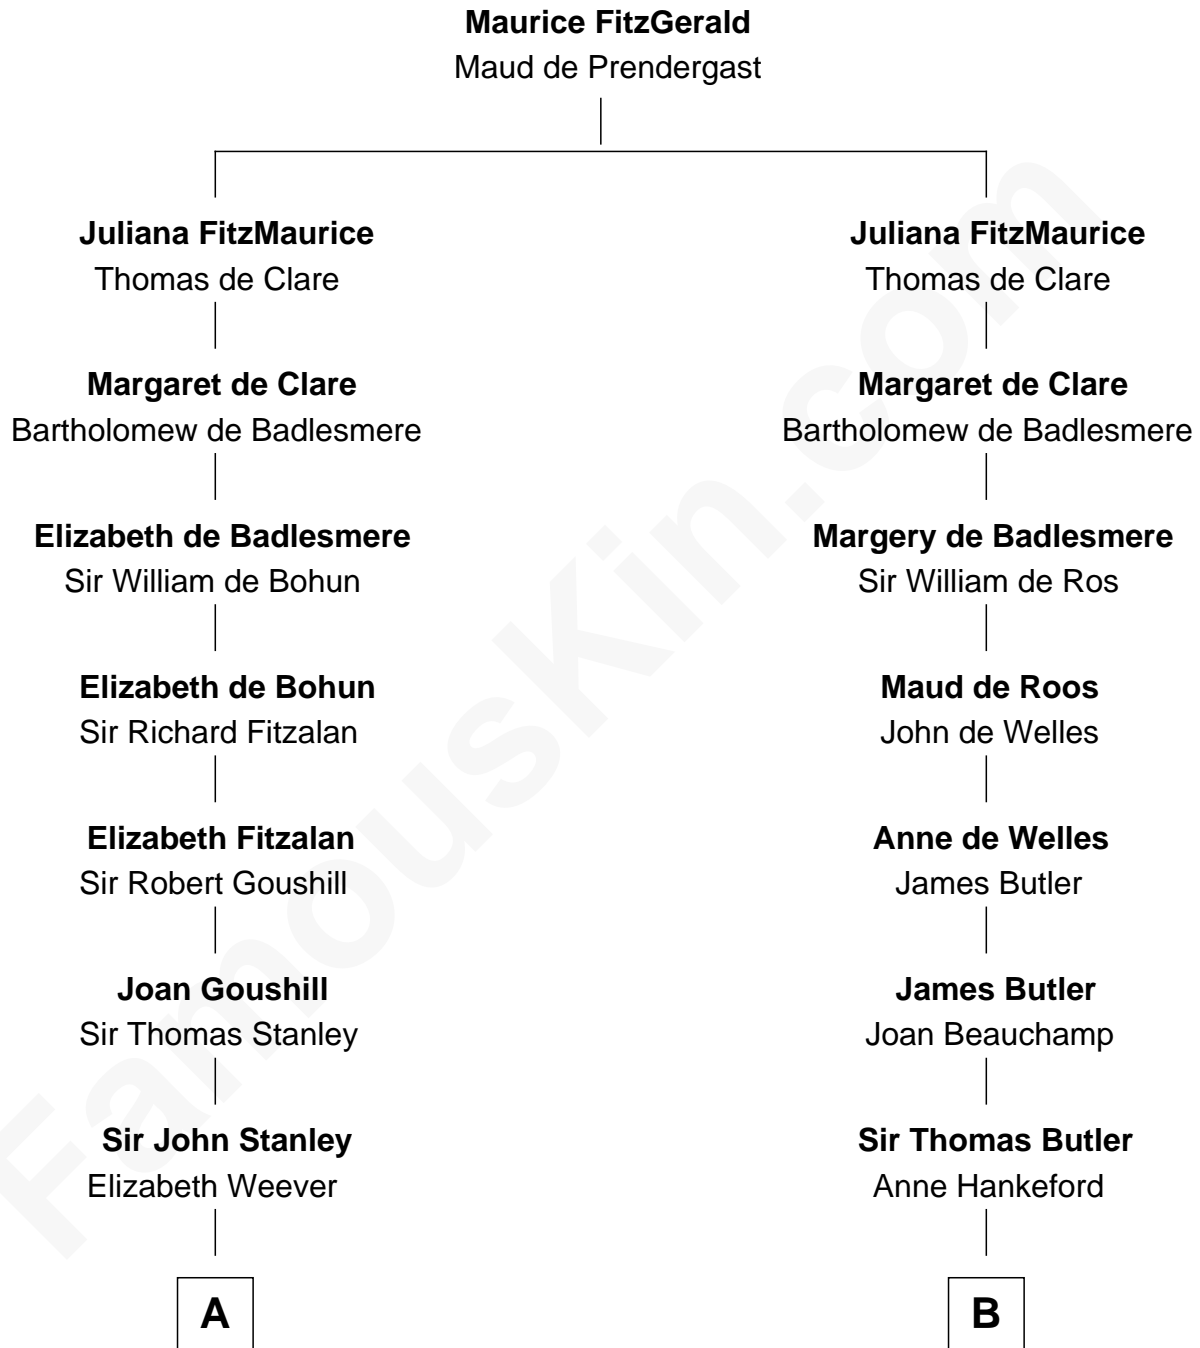

FamousKin.com

Relationship Chart of

Thomas Hunt Morgan

Nobel Prize Winner in Physiology or Medicine

9th cousin 11 times removed of

Anne Boleyn

2nd Wife of King Henry VIII

C

—
Mary Tayloe Lloyd

Francis Scott Key

—
Elizabeth Phoebe Key

Charles Howard

—
Ellen Key Howard

Charlton Hunt Morgan

—
Thomas Hunt Morgan

Nobel Prize Winner