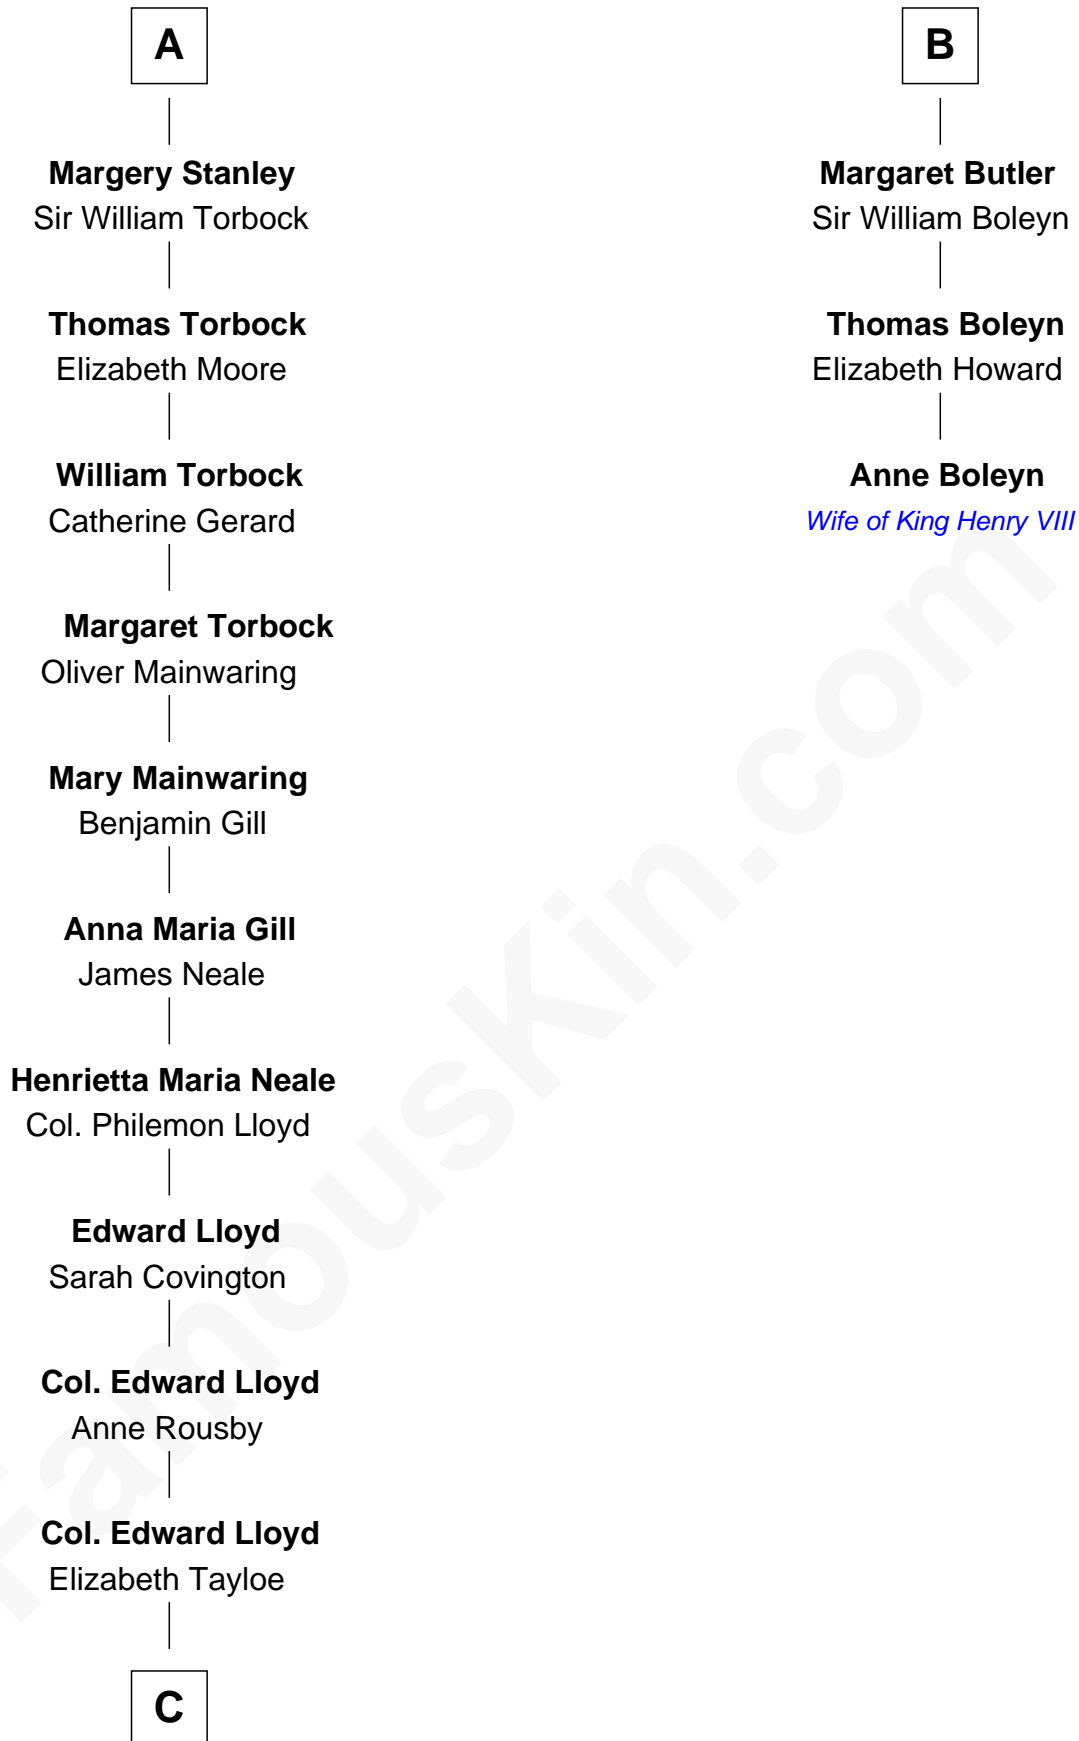

FamousKin.com

Relationship Chart of

Thomas Hunt Morgan

Nobel Prize Winner in Physiology or Medicine

9th cousin 11 times removed of

Anne Boleyn

2nd Wife of King Henry VIII

C

—
Mary Tayloe Lloyd

Francis Scott Key

—
Elizabeth Phoebe Key

Charles Howard

—
Ellen Key Howard

Charlton Hunt Morgan

—
Thomas Hunt Morgan

Nobel Prize Winner