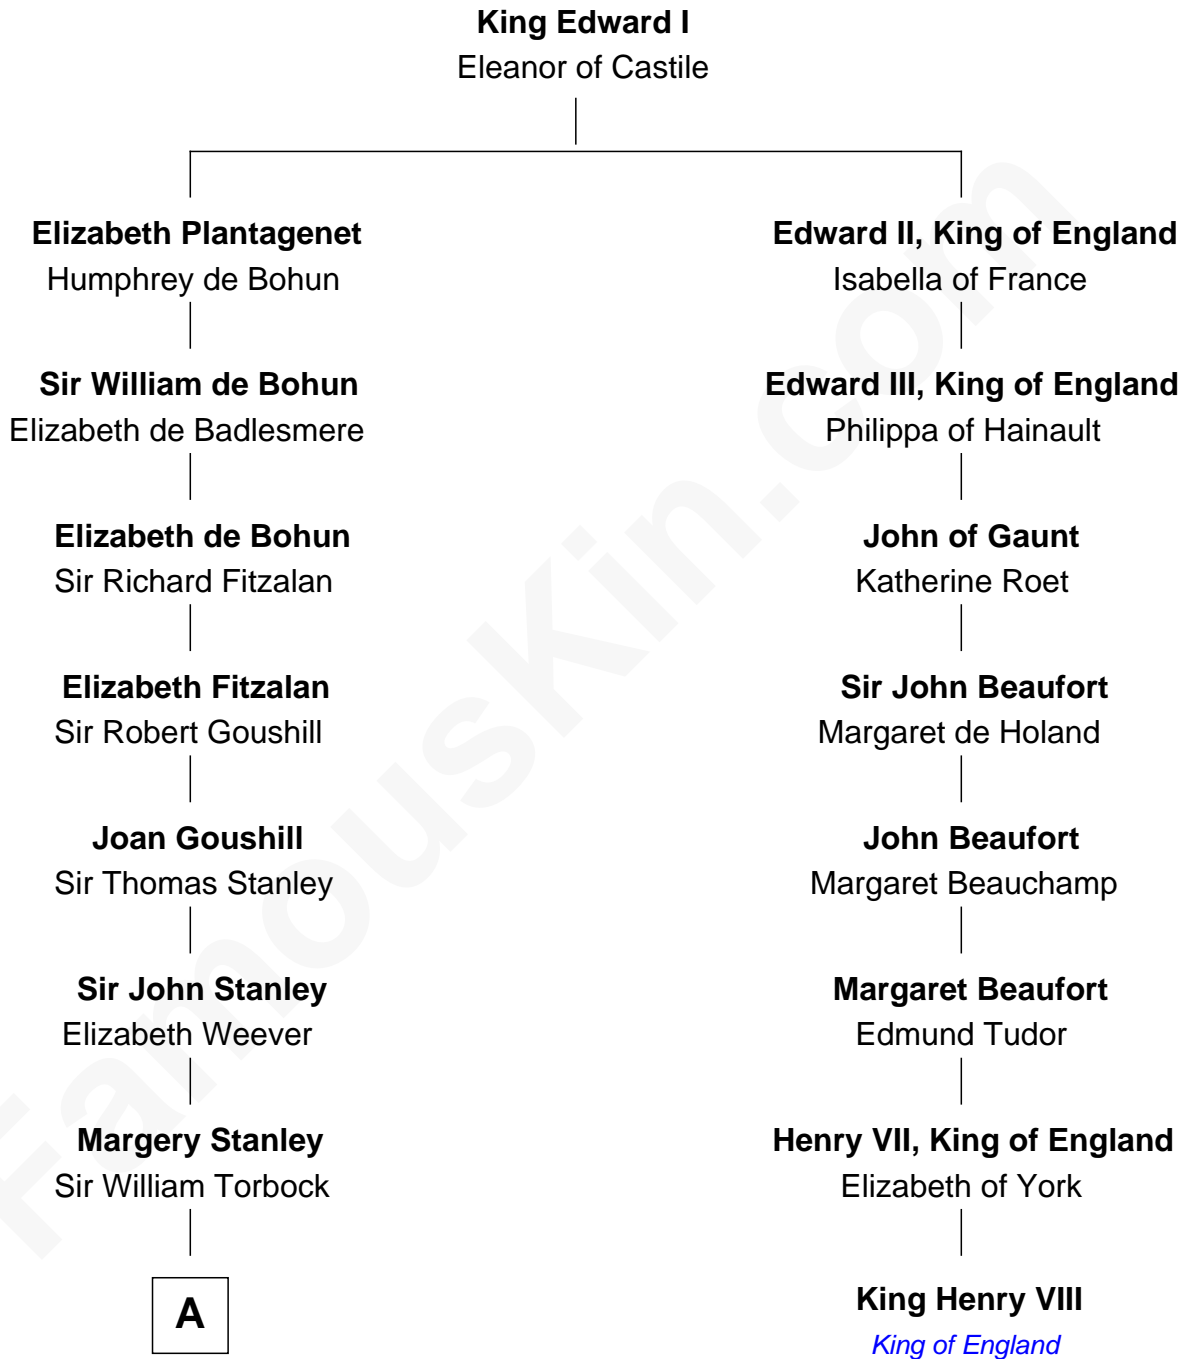

## Relationship Chart of

### Thomas Hunt Morgan

*Nobel Prize Winner in Physiology or Medicine*

7th cousin 12 times removed of

**King Henry VIII**  
*King of England*

**A**

**Thomas Torbock**

Elizabeth Moore

**William Torbock**