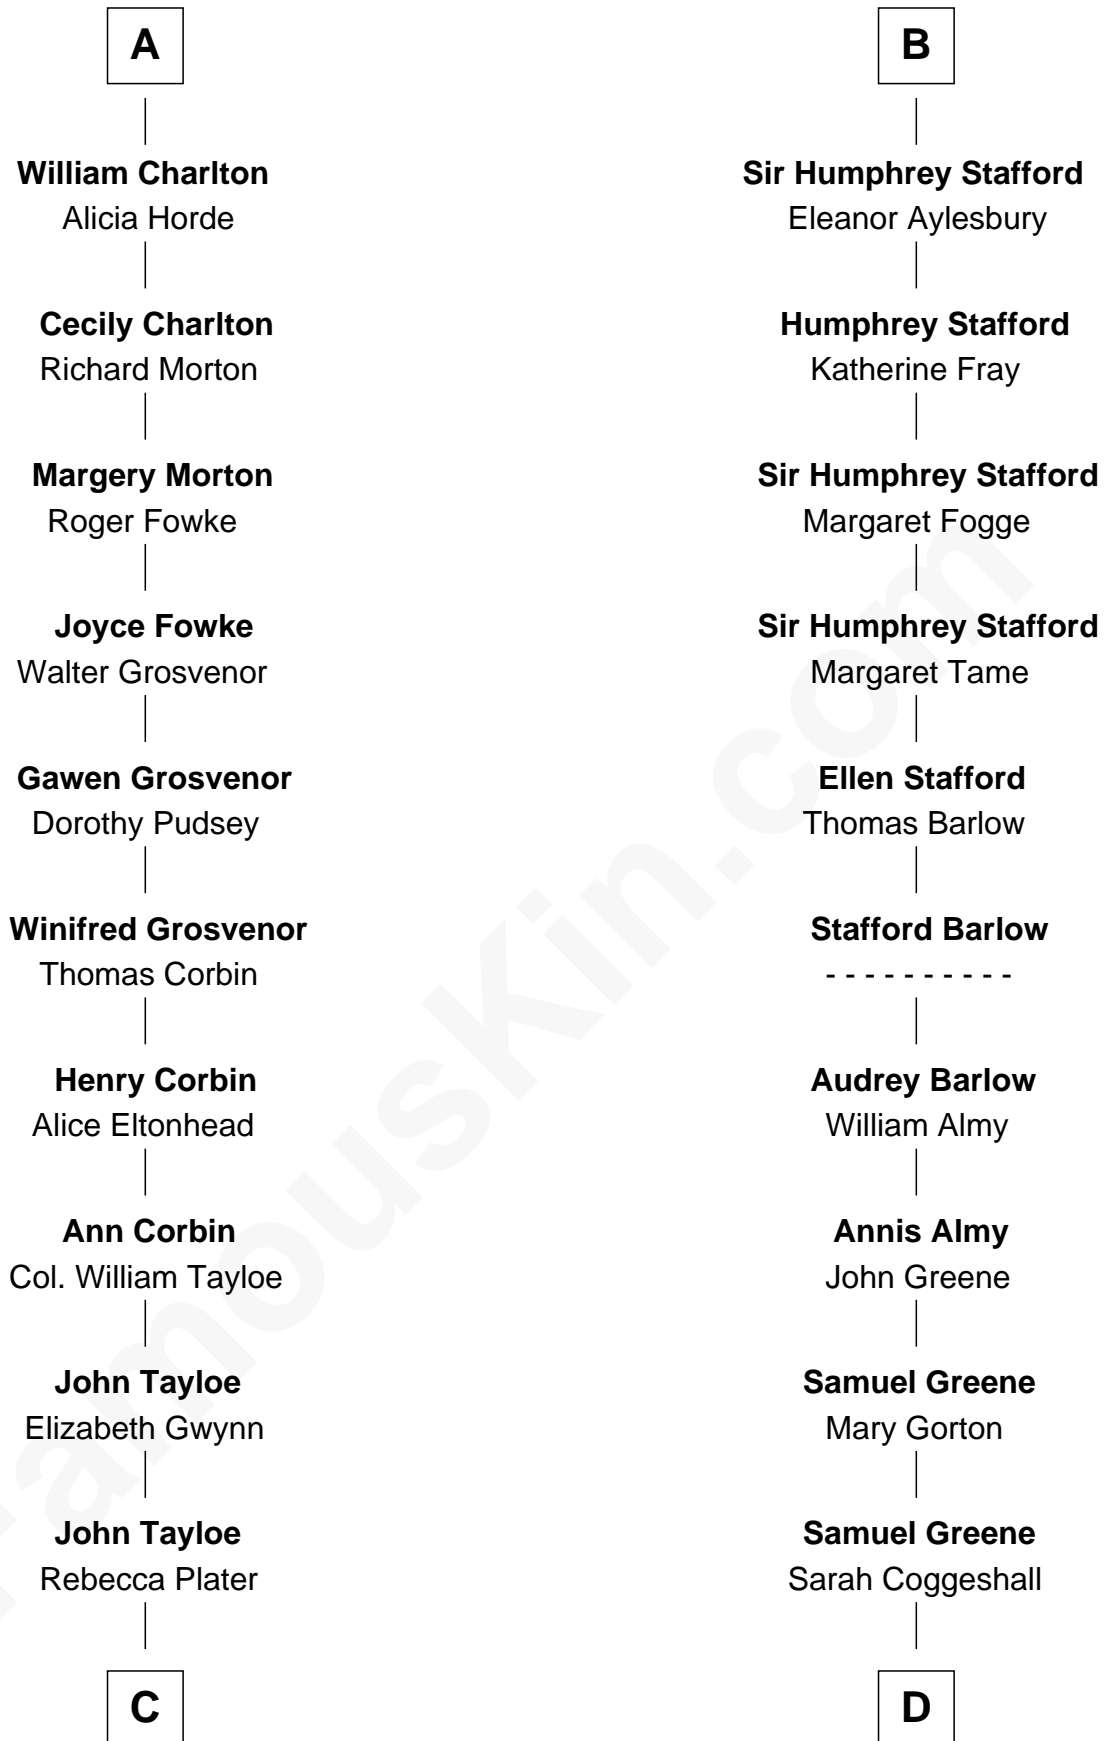

FamousKin.com

Relationship Chart of Thomas Hunt Morgan

Nobel Prize Winner in Physiology or Medicine

19th cousin 2 times removed of

Samuel Ward King

15th Governor of Rhode Island

Sir Roger de Somery

Nichole d'Aubenev

C

Elizabeth Tayloe
Col. Edward Lloyd

Mary Tayloe Lloyd
Francis Scott Key

Elizabeth Phoebe Key
Charles Howard

Ellen Key Howard
Charlton Hunt Morgan

Thomas Hunt Morgan
Nobel Prize Winner

D

Mercy Green
John Walton

Welthian Walton
William Borden King

Samuel Ward King
15th Governor of Rhode Island

FamousKin.com