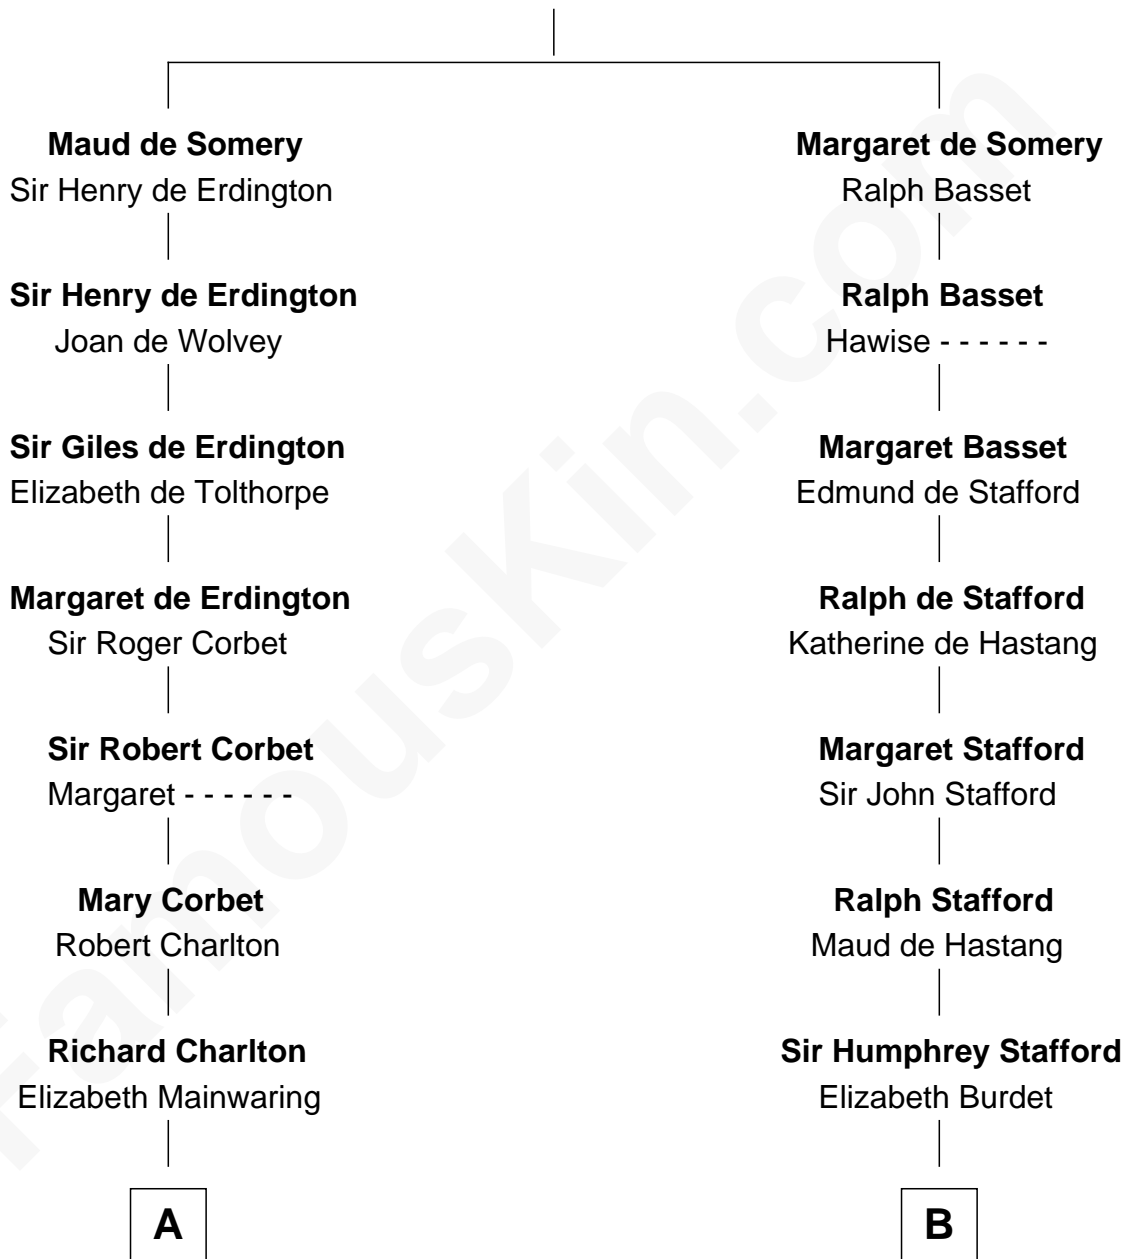

FamousKin.com

Relationship Chart of Thomas Hunt Morgan

Nobel Prize Winner in Physiology or Medicine

19th cousin 2 times removed of

Samuel Ward King

15th Governor of Rhode Island

Sir Roger de Somery

Nichole d'Aubenev

C

Elizabeth Tayloe
Col. Edward Lloyd

Mary Tayloe Lloyd
Francis Scott Key

Elizabeth Phoebe Key
Charles Howard

Ellen Key Howard
Charlton Hunt Morgan

Thomas Hunt Morgan
Nobel Prize Winner

D

Mercy Green
John Walton

Welthian Walton
William Borden King

Samuel Ward King
15th Governor of Rhode Island

FamousKin.com