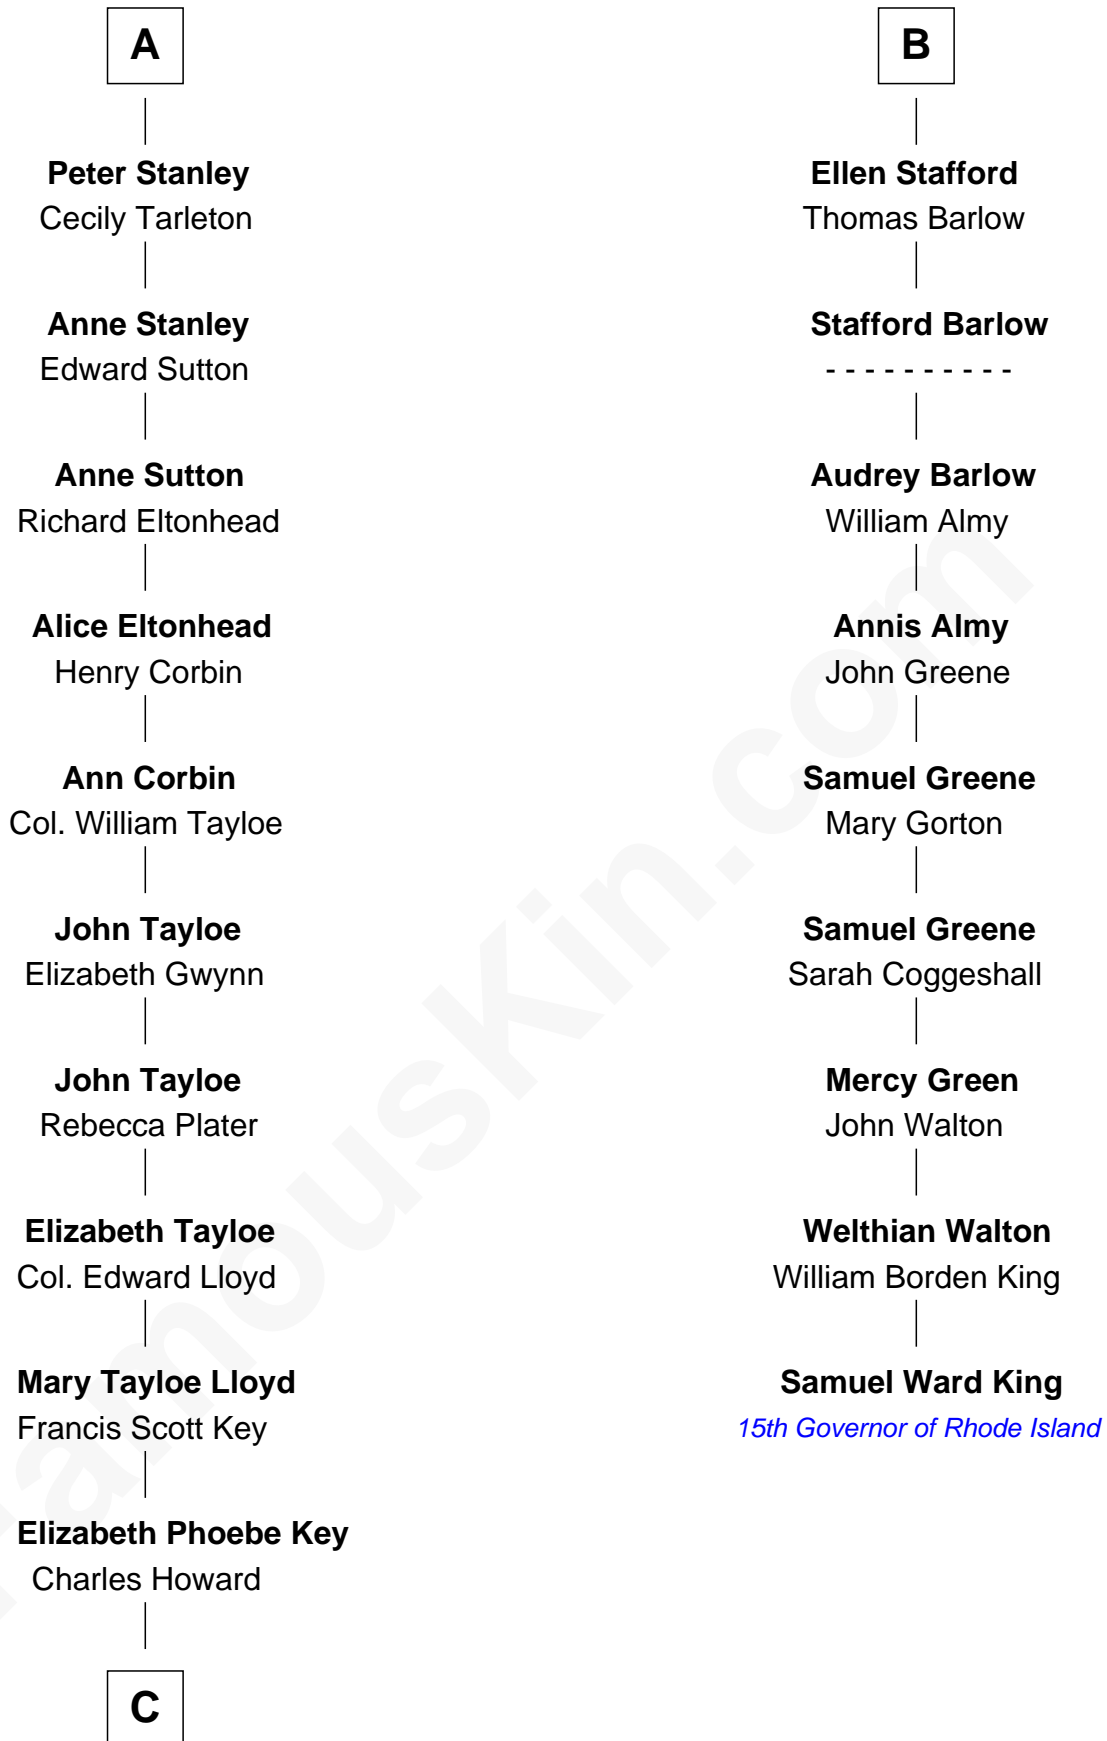

FamousKin.com

Relationship Chart of

Thomas Hunt Morgan

Nobel Prize Winner in Physiology or Medicine

15th cousin 3 times removed of

Samuel Ward King

15th Governor of Rhode Island

C

Ellen Key Howard
Charlton Hunt Morgan

Thomas Hunt Morgan
Nobel Prize Winner

FamousKin.com