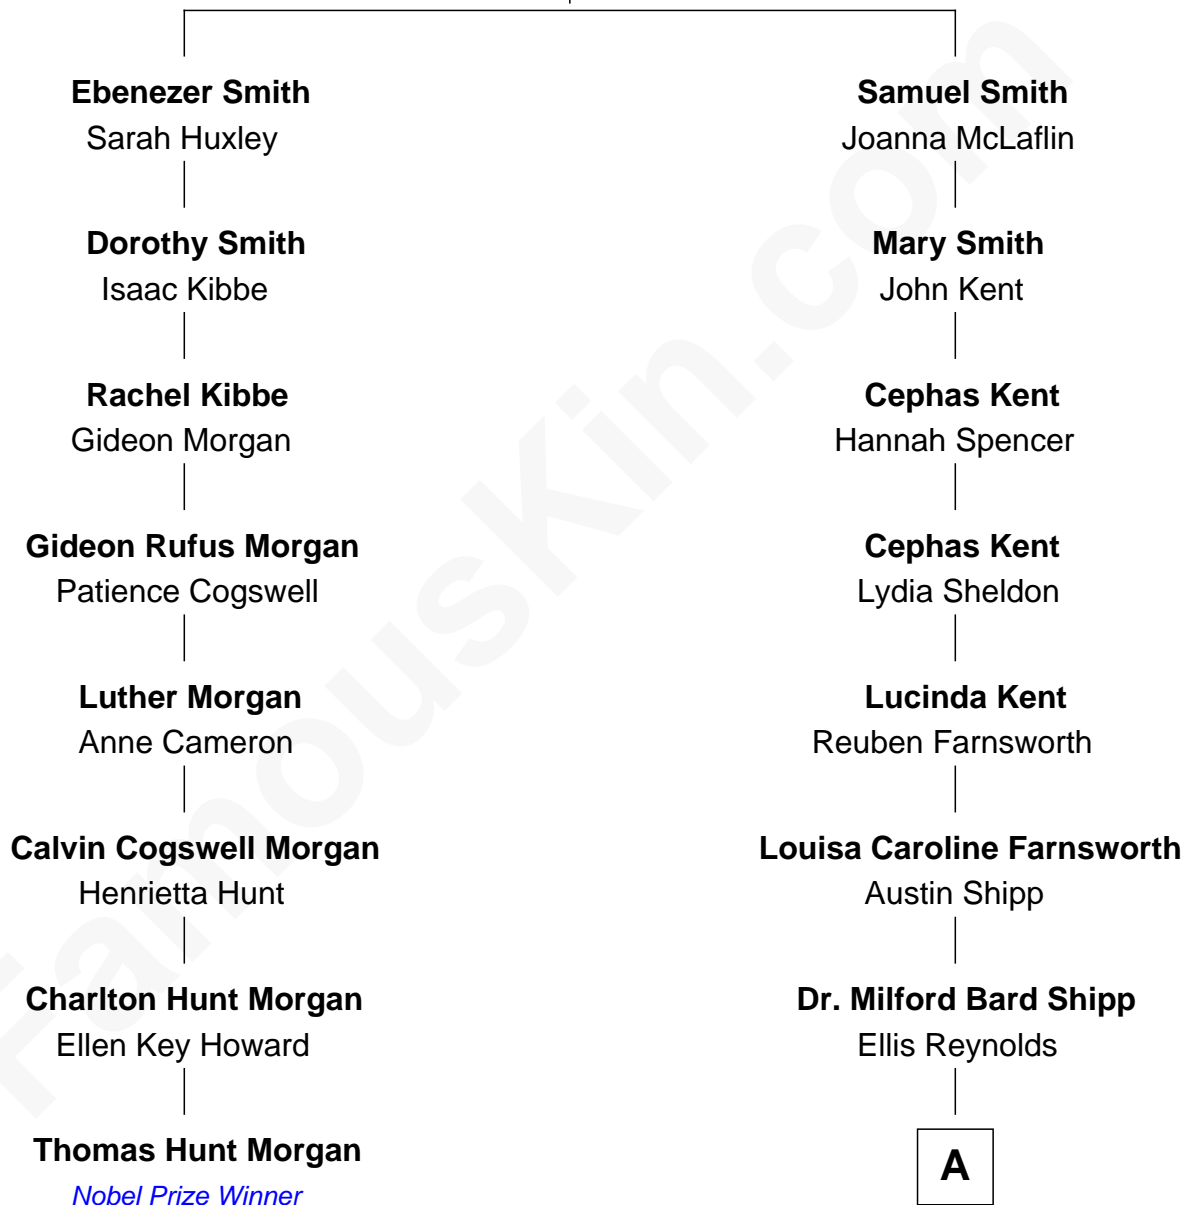

Samuel Smith

Mary Ensign