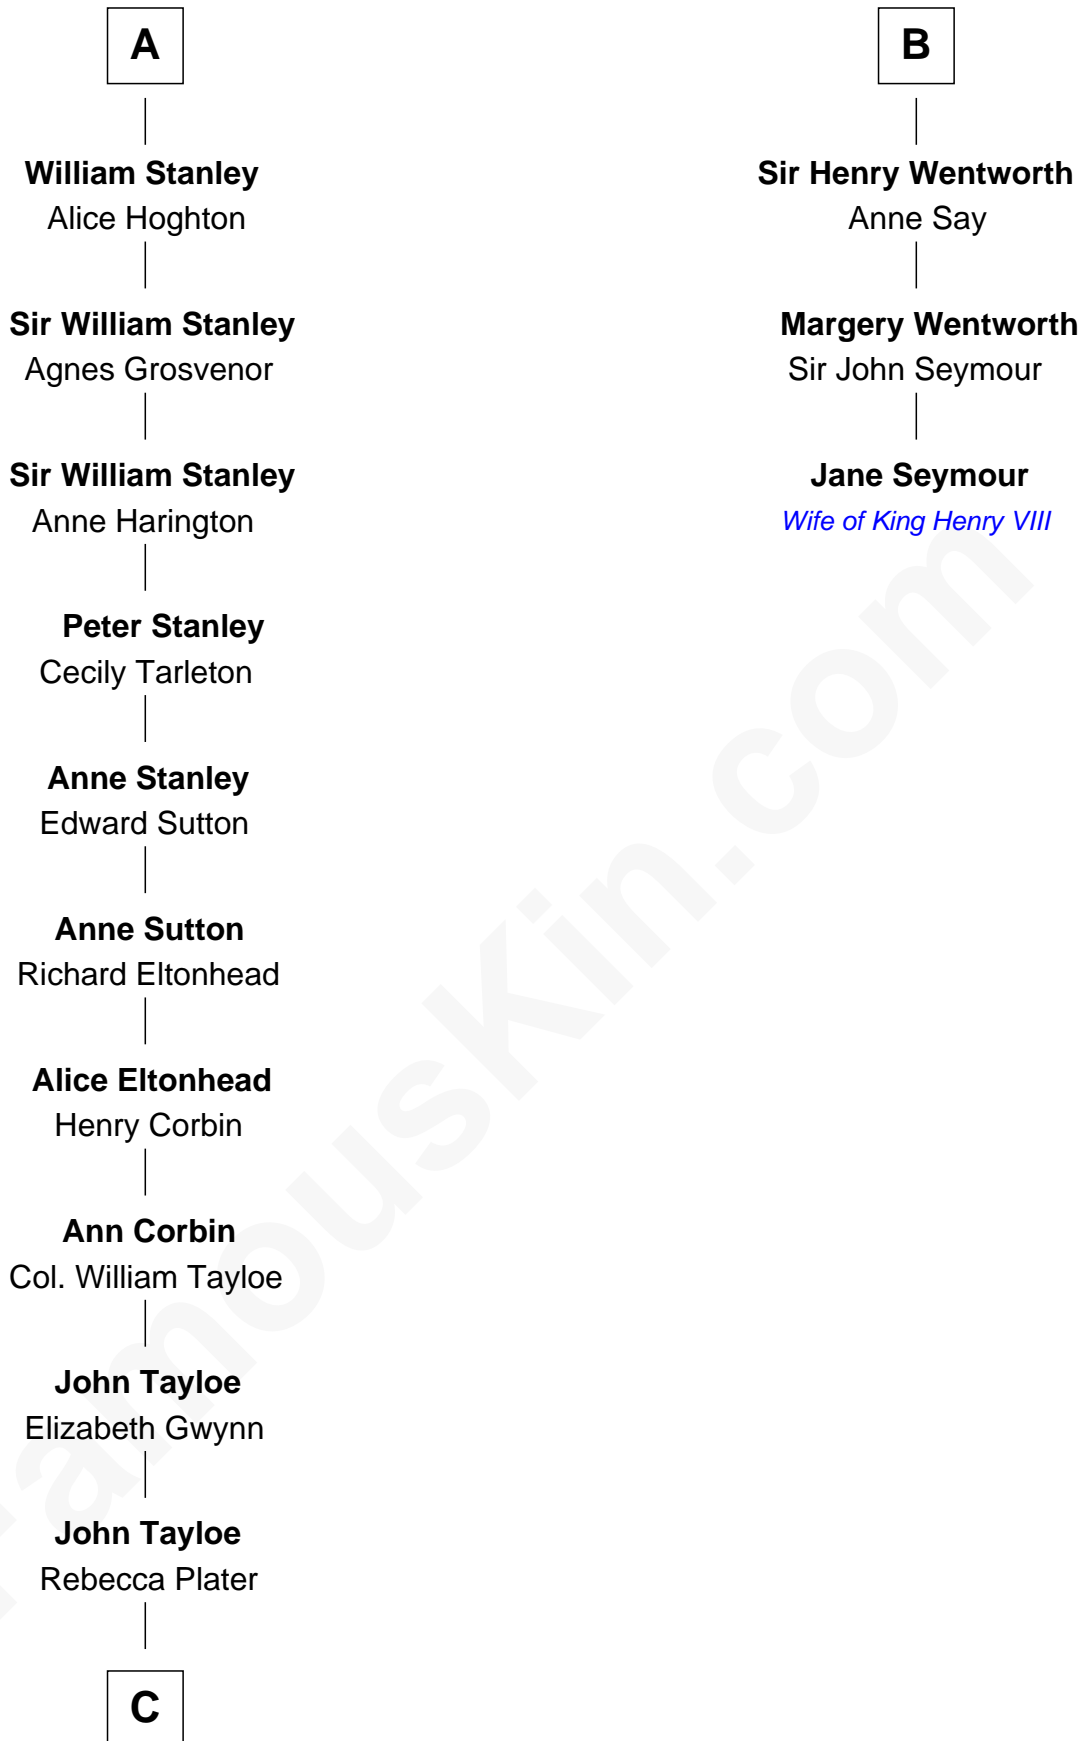

## Relationship Chart of

### Thomas Hunt Morgan

*Nobel Prize Winner in Physiology or Medicine*

9th cousin 12 times removed of

**Jane Seymour**

*3rd Wife of King Henry VIII*

**C**

—  
**Elizabeth Tayloe**  
Col. Edward Lloyd

—  
**Mary Tayloe Lloyd**  
Francis Scott Key

—  
**Elizabeth Phoebe Key**  
Charles Howard

—  
**Ellen Key Howard**  
Charlton Hunt Morgan

—  
**Thomas Hunt Morgan**  
*Nobel Prize Winner*

FamousKin.com