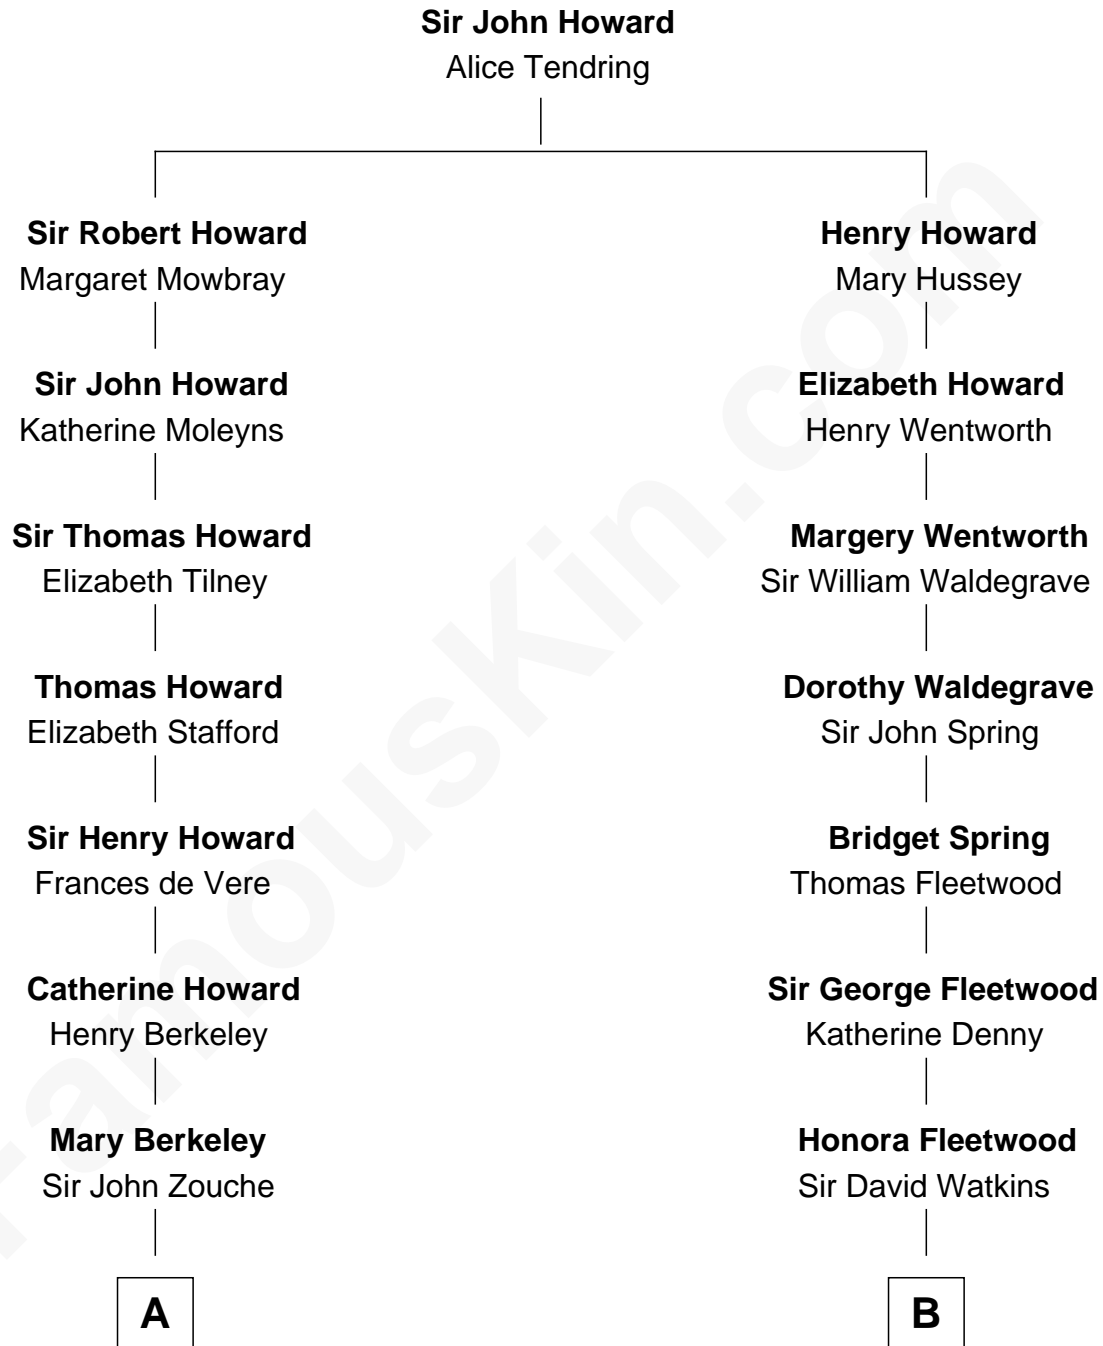

FamousKin.com

Relationship Chart of

Thomas Hunt Morgan

Nobel Prize Winner in Physiology or Medicine

17th cousin of

Benedict Cumberbatch

Movie, Television and Stage Actor

A