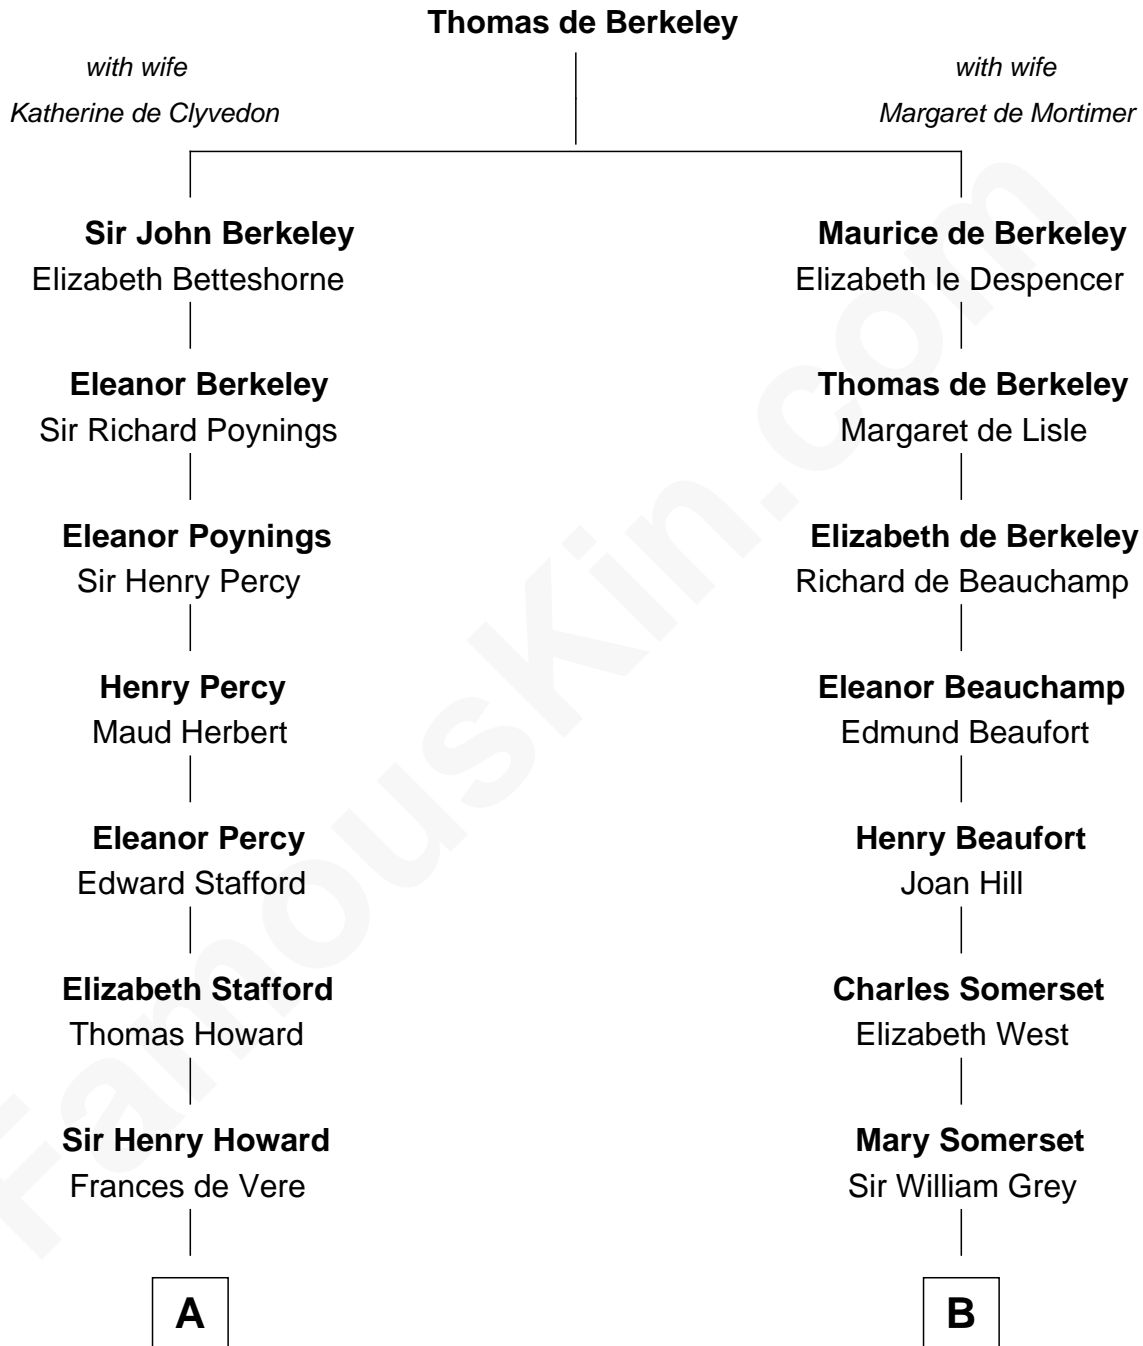

FamousKin.com

Relationship Chart of

Thomas Hunt Morgan

Nobel Prize Winner in Physiology or Medicine

19th cousin 1 time removed of

Benedict Cumberbatch

Movie, Television and Stage Actor

A

Catherine Howard

Henry Berkeley

Mary Berkeley

Sir John Zouche

Sir John Zouche

Isabel Lowe

Elizabeth Zouche

Col. Devereux Wolseley