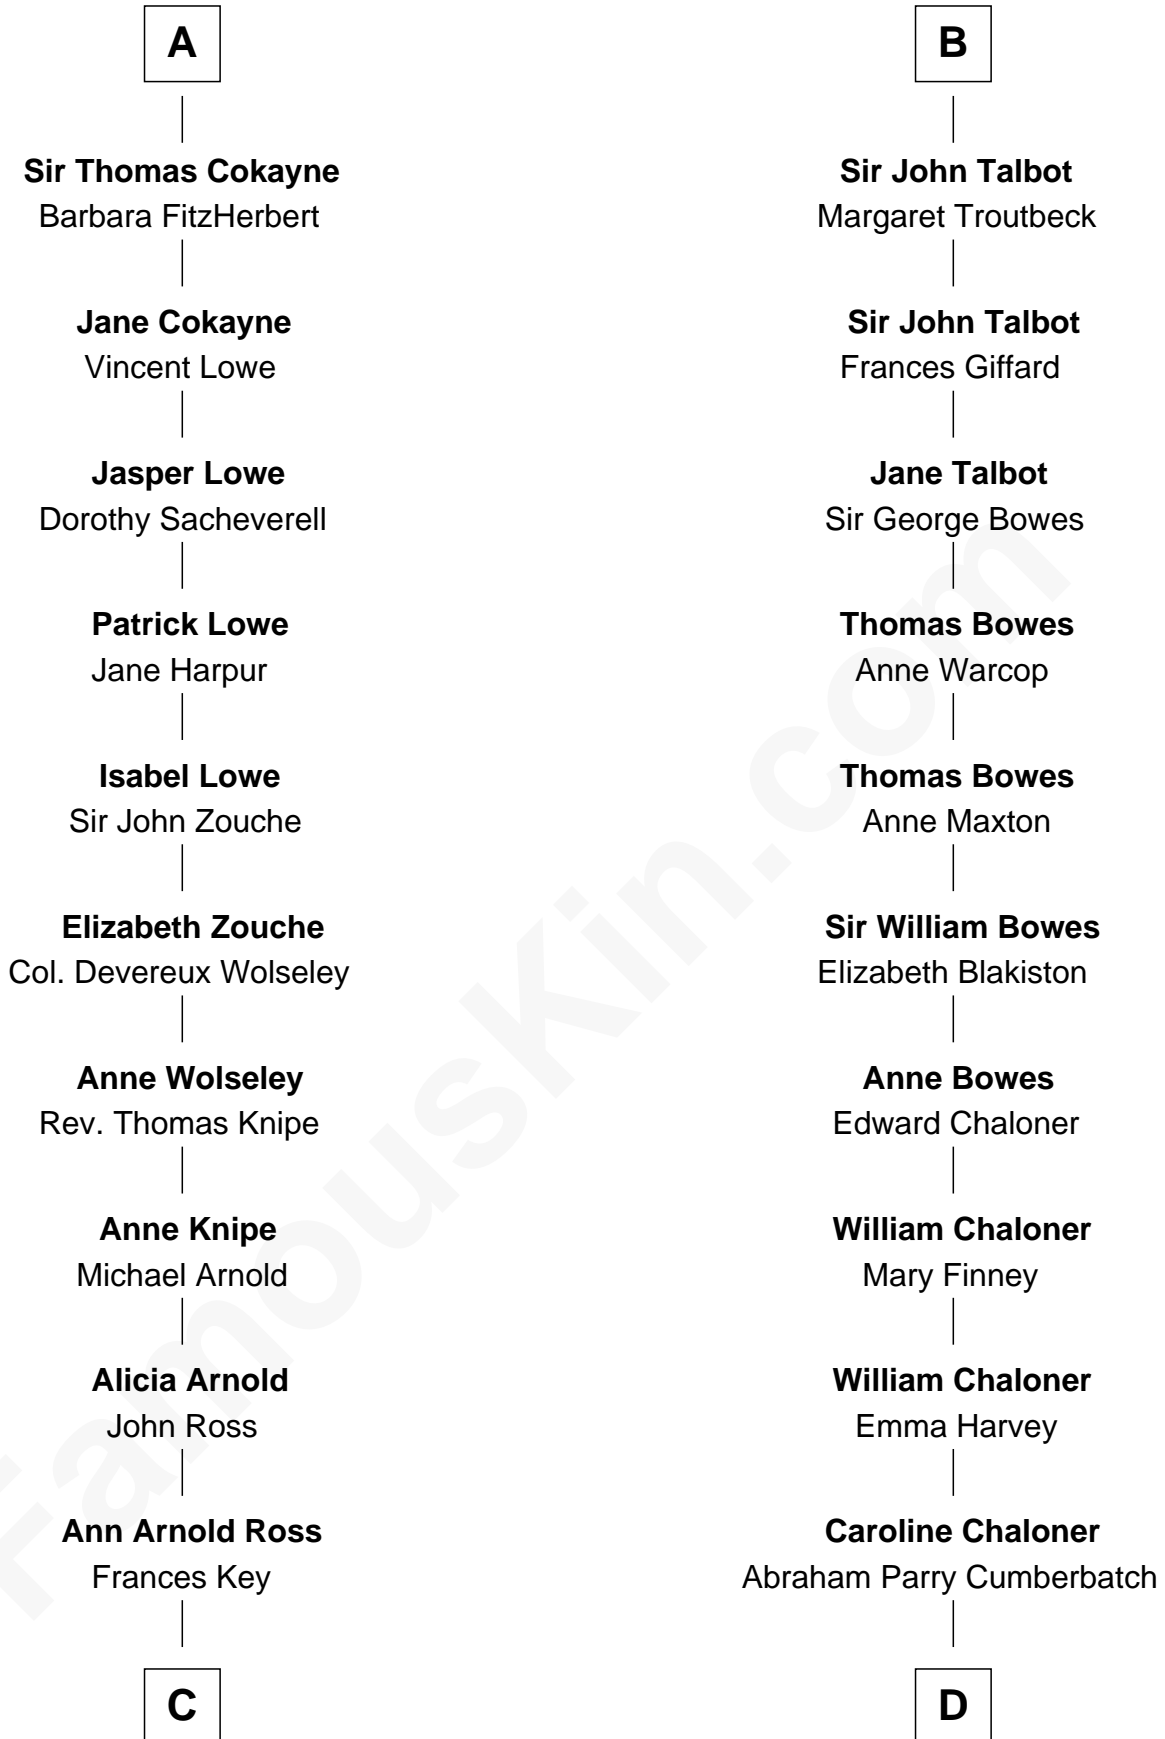

## Relationship Chart of

### Thomas Hunt Morgan

*Nobel Prize Winner in Physiology or Medicine*

21st cousin of

**Benedict Cumberbatch**

*Movie, Television and Stage Actor*

**Sir Robert de Ros**

Isabel de Aubeney

**C**

**John Ross Key**

Anne Phebe Penn Dagworthy Charlton

**Francis Scott Key**

Mary Tayloe Lloyd

**Elizabeth Phoebe Key**

Charles Howard

**Ellen Key Howard**

Charlton Hunt Morgan

**Thomas Hunt Morgan**

*Nobel Prize Winner*

**D**

**Robert William Cumberbatch**

Louisa Grace Hanson

**Henry Alfred Cumberbatch**

Hélène Gertrude Rees

**Henry Carlton Cumberbatch**