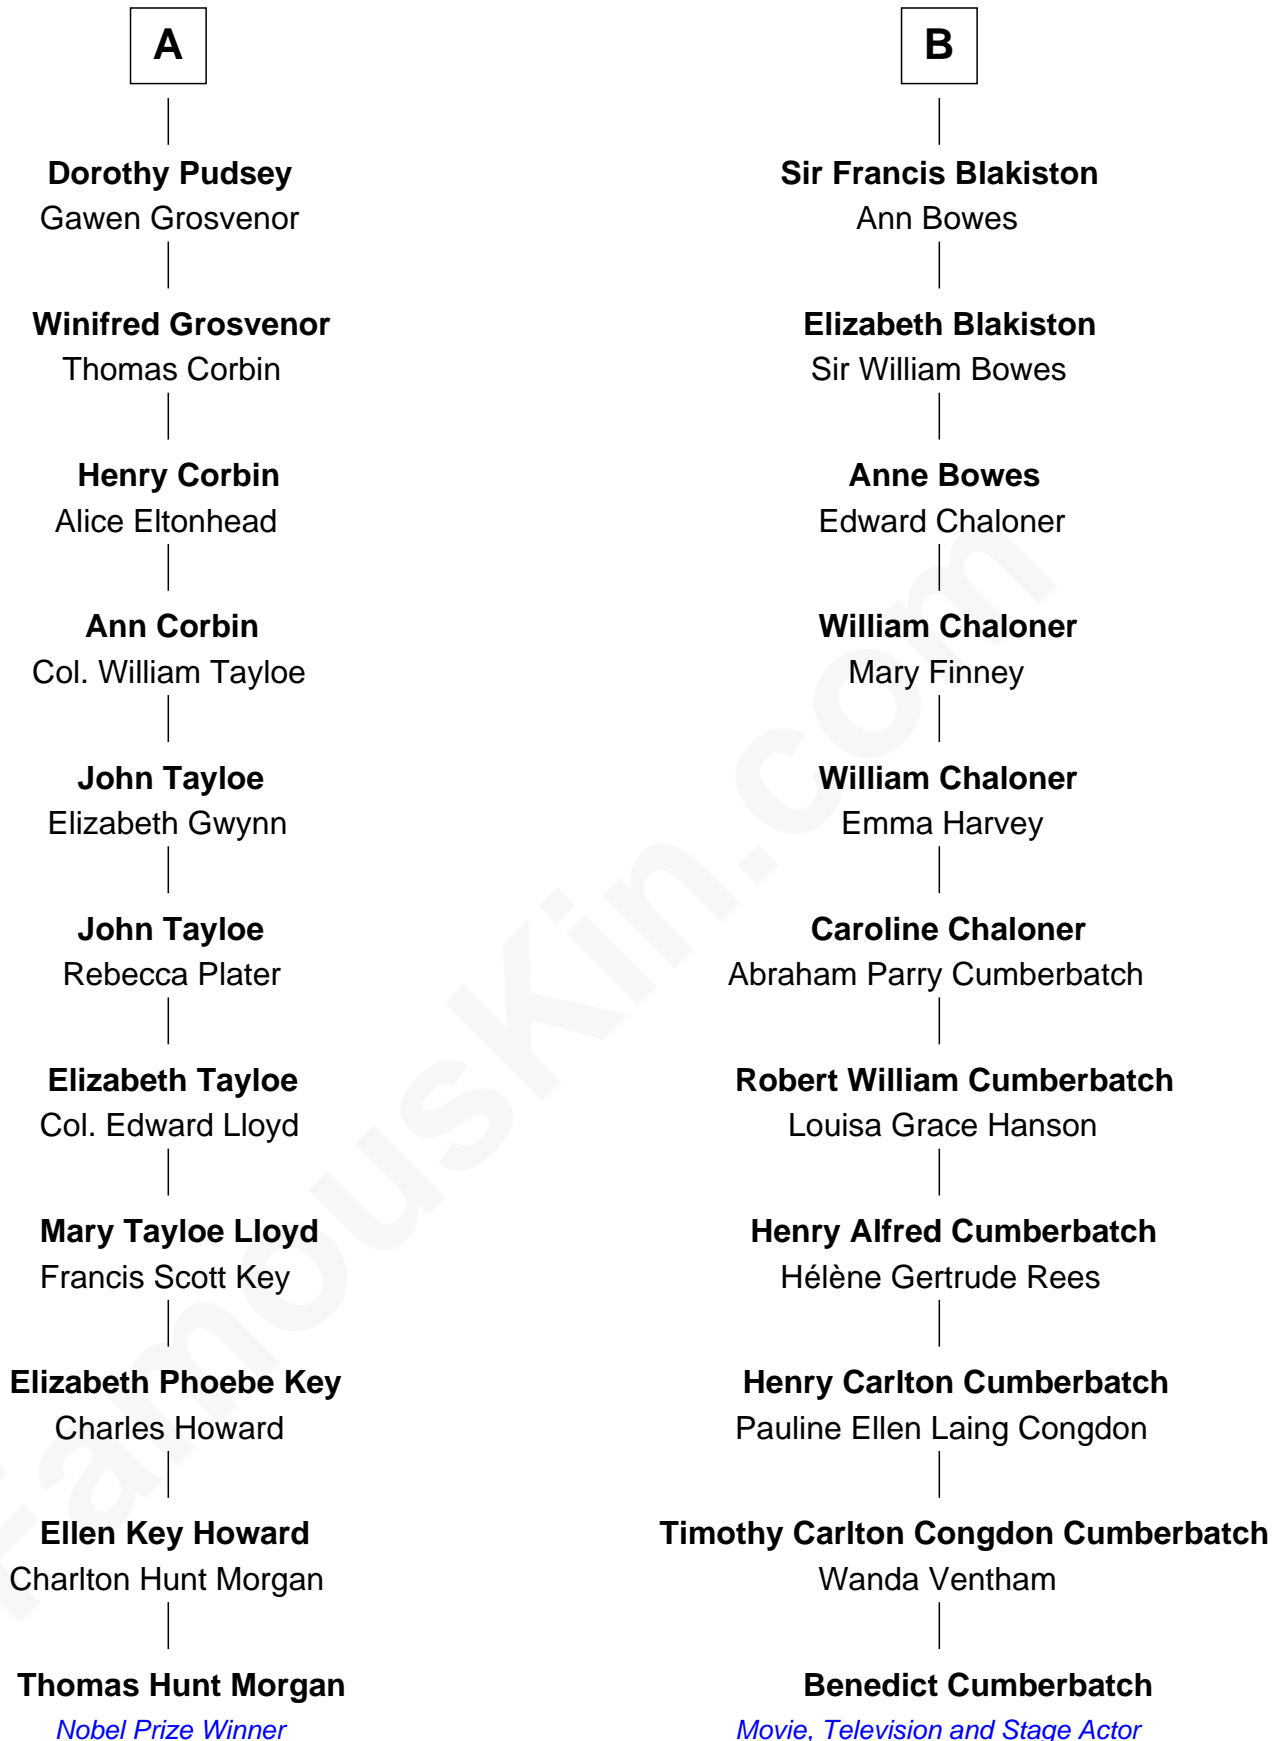

## Relationship Chart of

### Thomas Hunt Morgan

*Nobel Prize Winner in Physiology or Medicine*

17th cousin of

**Benedict Cumberbatch**

*Movie, Television and Stage Actor*

Benedict Cumberbatch photo by [Gage Skidmore](#) (CC BY-SA 2.0)