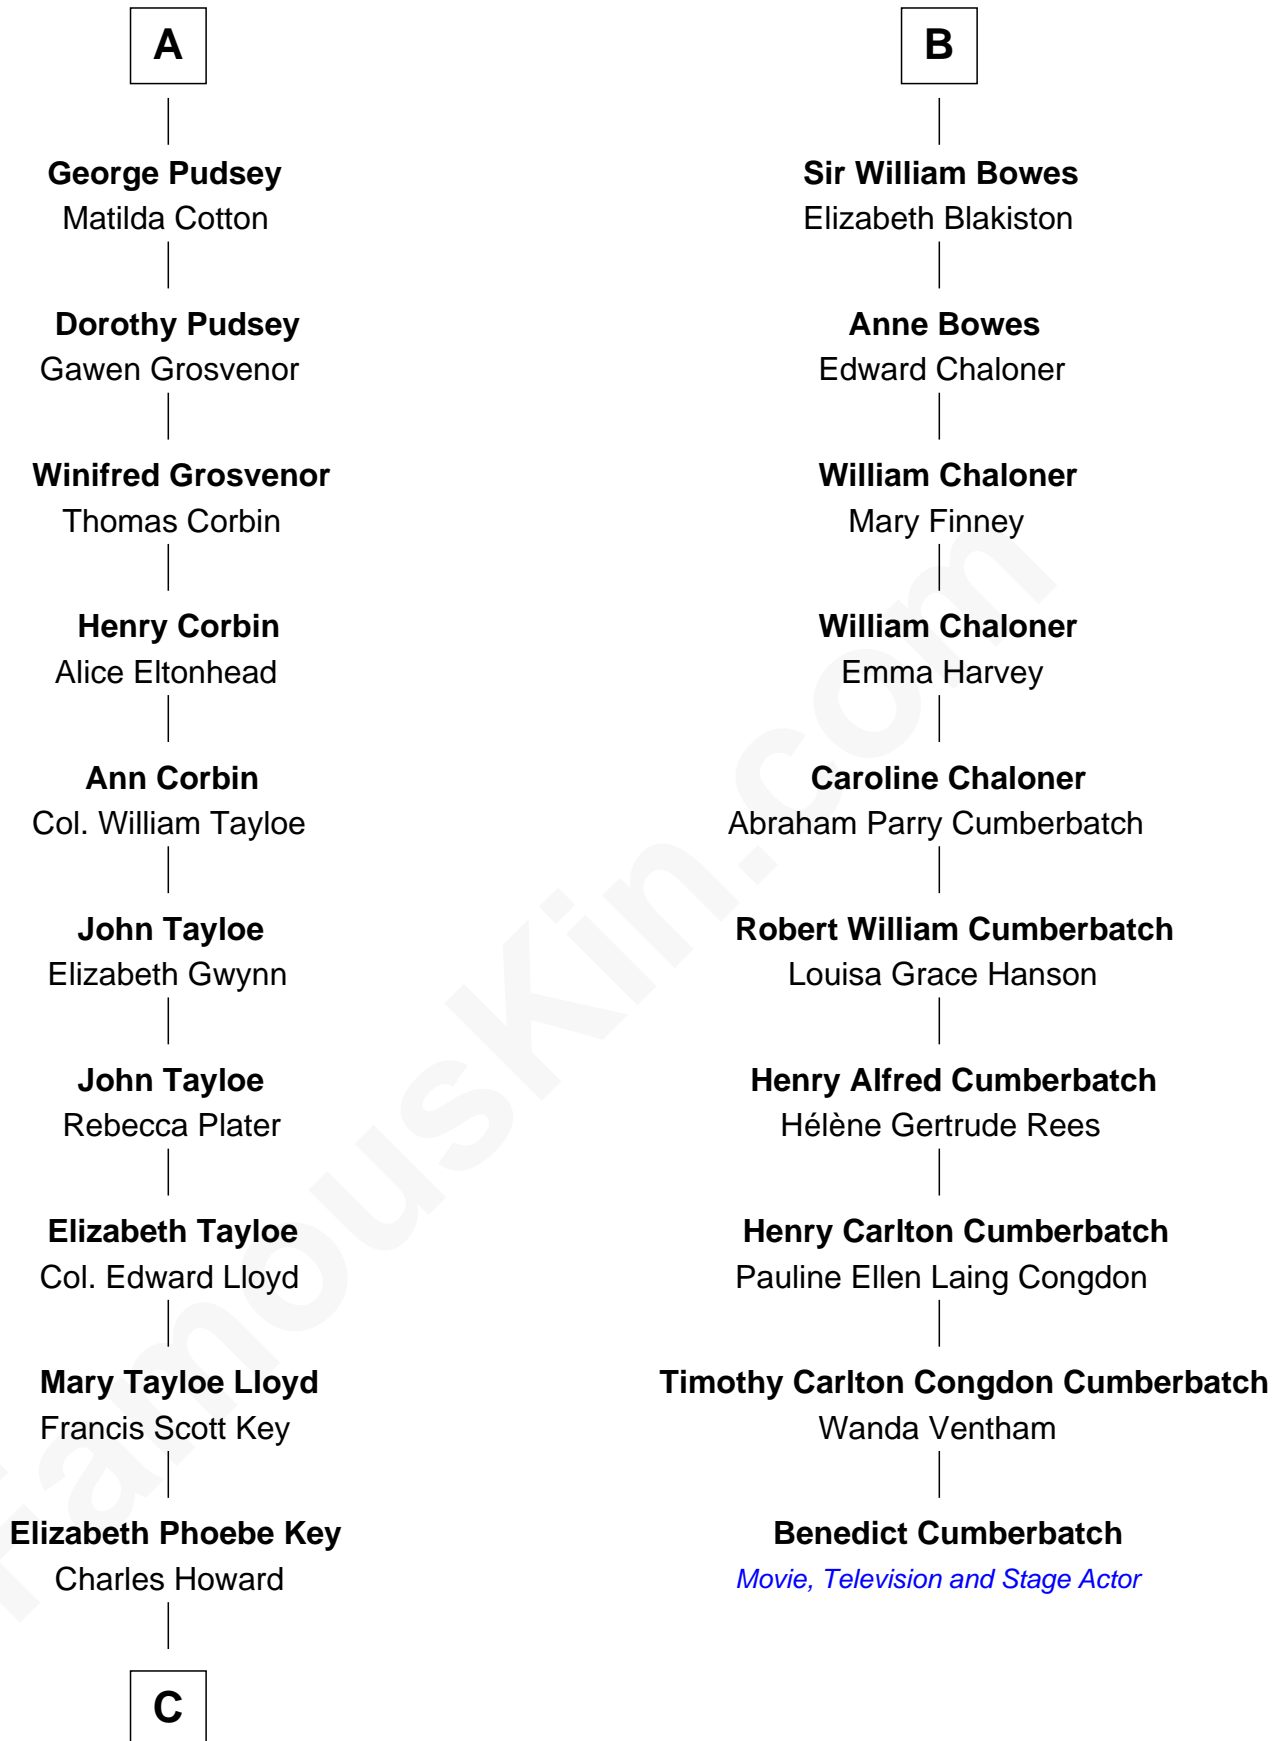

FamousKin.com

Relationship Chart of

Thomas Hunt Morgan

Nobel Prize Winner in Physiology or Medicine

16th cousin 2 times removed of

Benedict Cumberbatch

Movie, Television and Stage Actor

Henry FitzHugh
Elizabeth Grey

Eleanor Fitzhugh
Sir Thomas Tunstall

Margaret Tunstall
Sir Ralph Pudsey

Sir John Pudsey
Grace Hamerton

Henry Pudsey
Margaret Conyers

Rowland Pudsey
Edith Hare

William Pudsey
Eleanor Montfort

Robert Pudsey
Eleanor Harman

A

Sir William FitzHugh
Margery Willoughby

Maud FitzHugh
Sir William Bowes

Sir Ralph Bowes
Margery Conyers

Richard Bowes
Elizabeth Aske

Sir George Bowes
Jane Talbot

Thomas Bowes
Anne Warcop

Thomas Bowes
Anne Maxton

B

C

Ellen Key Howard
Charlton Hunt Morgan

Thomas Hunt Morgan
Nobel Prize Winner

FamousKin.com