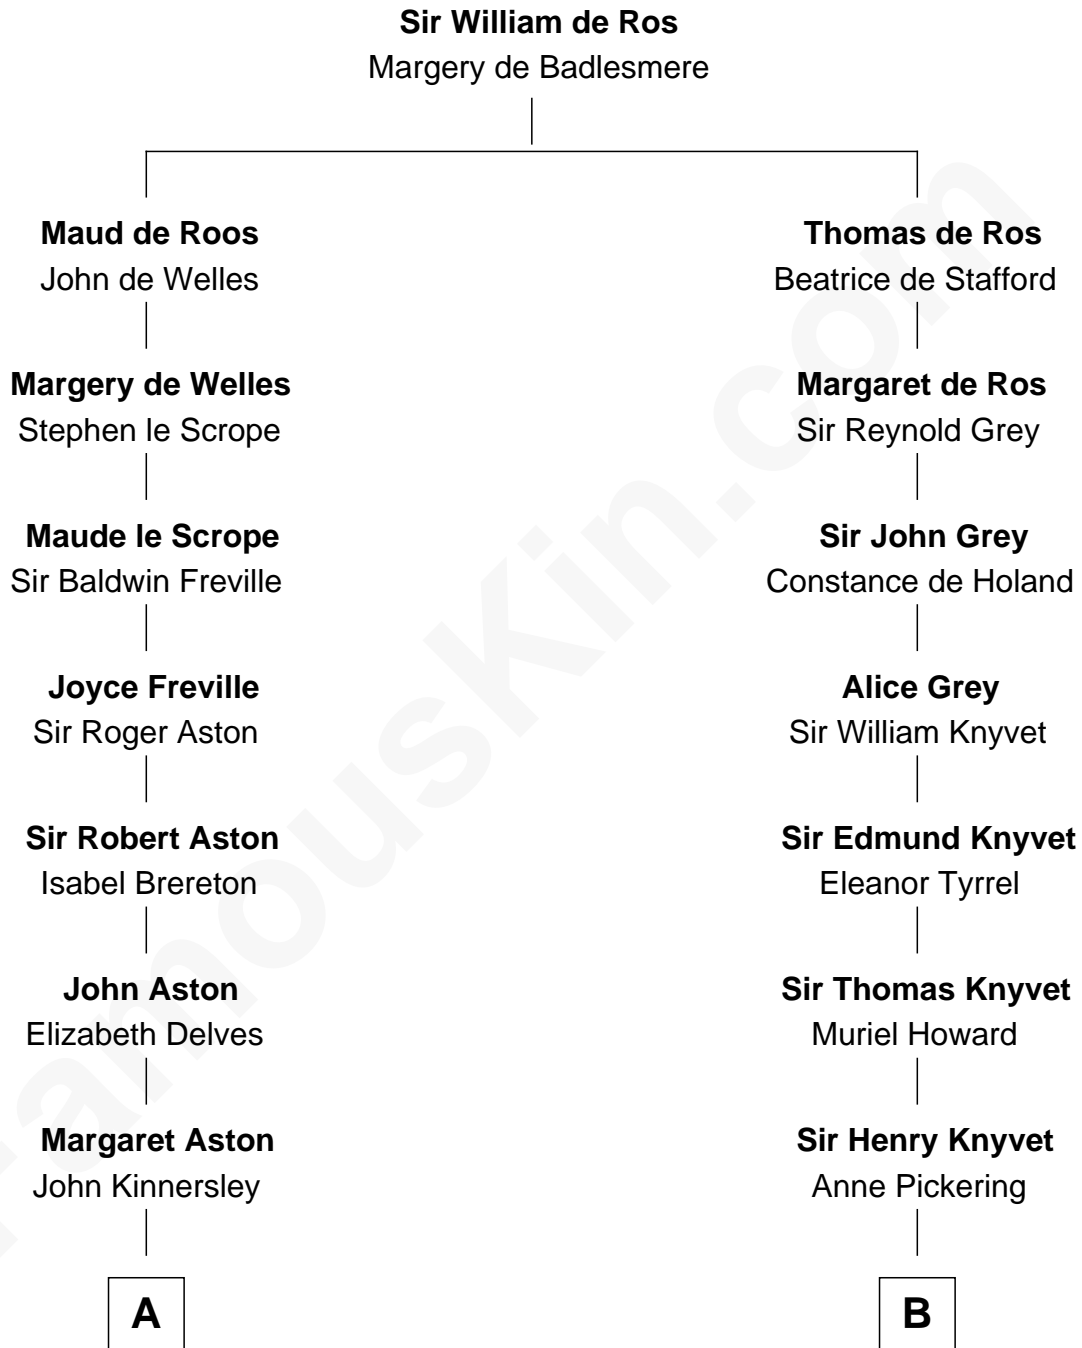

## Relationship Chart of

### Thomas Hunt Morgan

*Nobel Prize Winner in Physiology or Medicine*

19th cousin 2 times removed of

**Tilda Swinton**

*Movie Actress*

**C**

**Elizabeth Tayloe**  
Col. Edward Lloyd

**Mary Tayloe Lloyd**  
Francis Scott Key