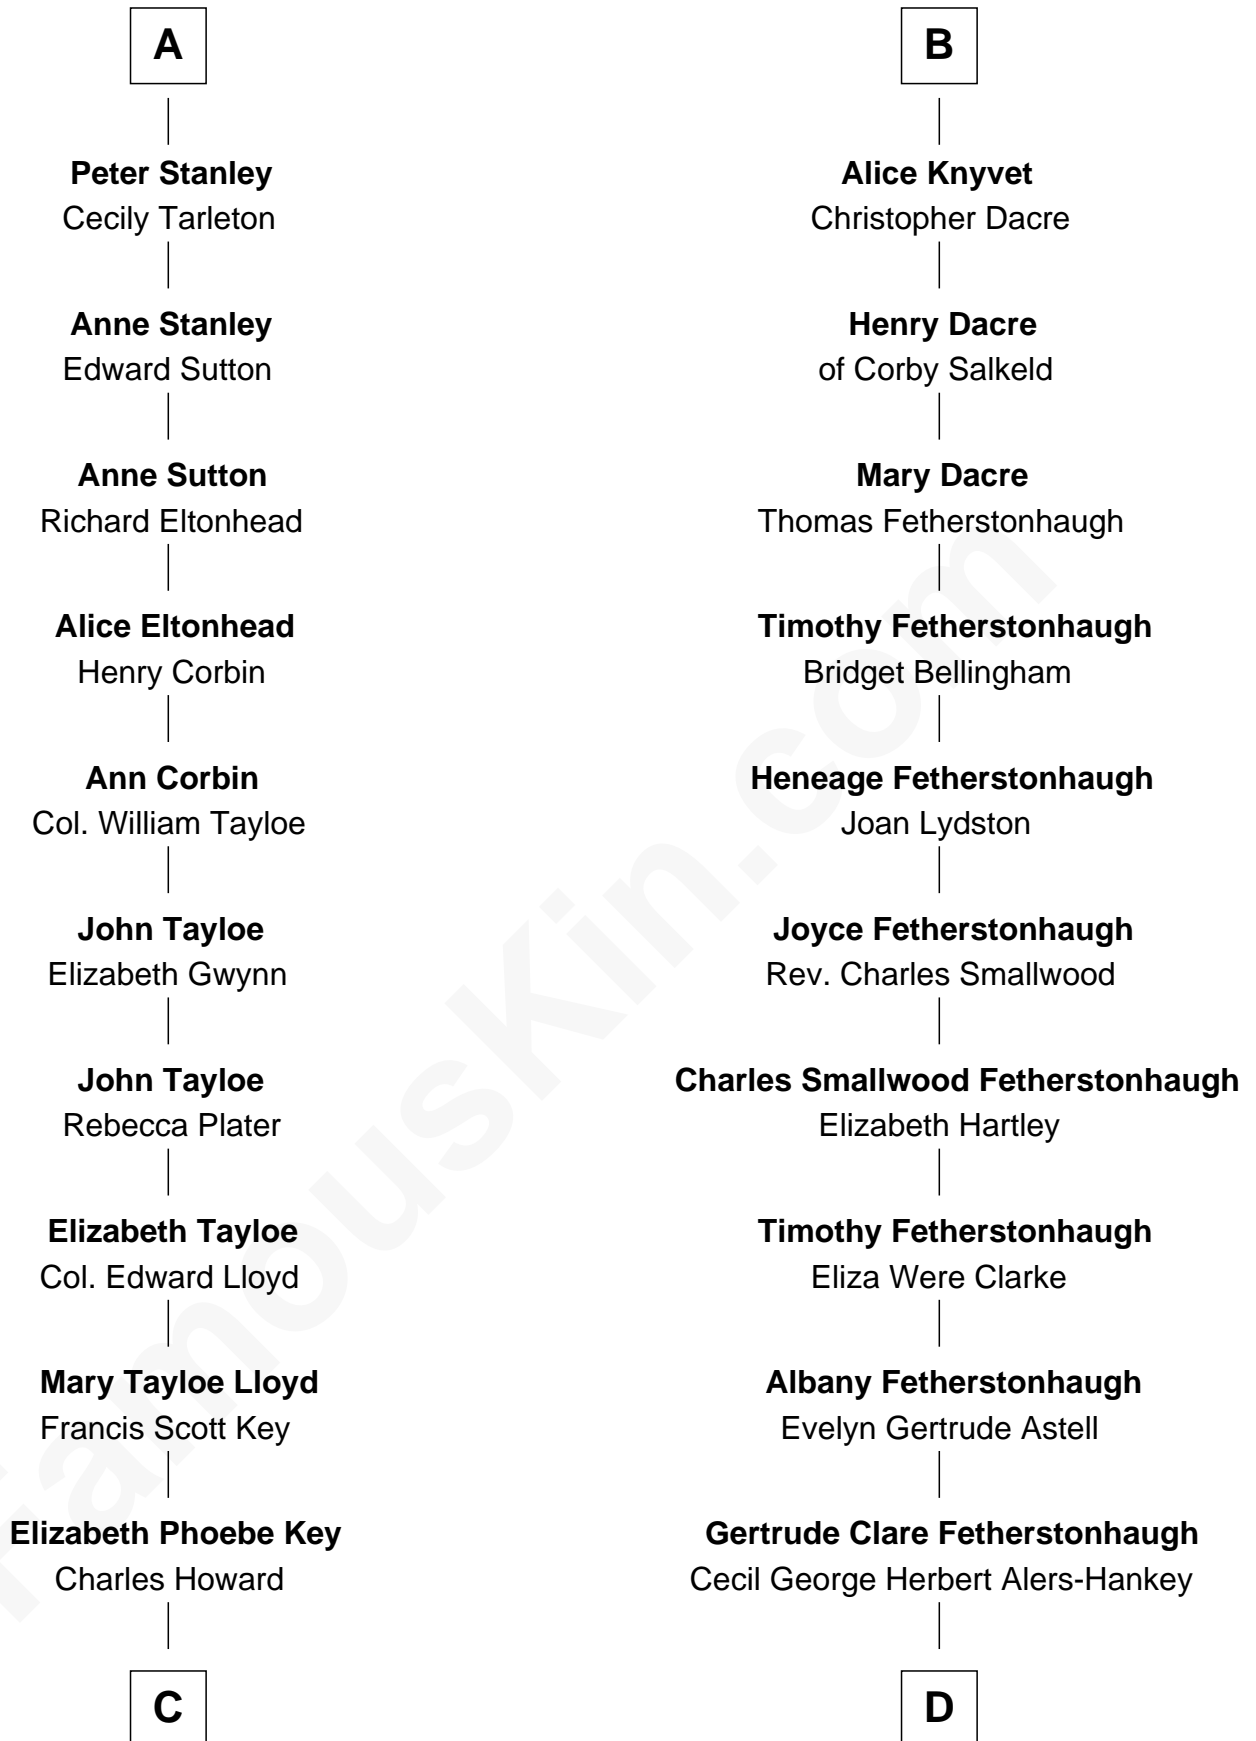

## Relationship Chart of

### Thomas Hunt Morgan

*Nobel Prize Winner in Physiology or Medicine*

18th cousin 1 time removed of

**Tilda Swinton**

*Movie Actress*

**Sir Robert de Holland**

Maude la Zouche

**C**

**Ellen Key Howard**  
Charlton Hunt Morgan

**Thomas Hunt Morgan**  
*Nobel Prize Winner*

**D**

**Mariora Beatrice Evelyn Rochfort Alers-Hankey**  
Alan Henry Campbell Swinton

**Sir John Swinton**  
Judith Balfour Killen