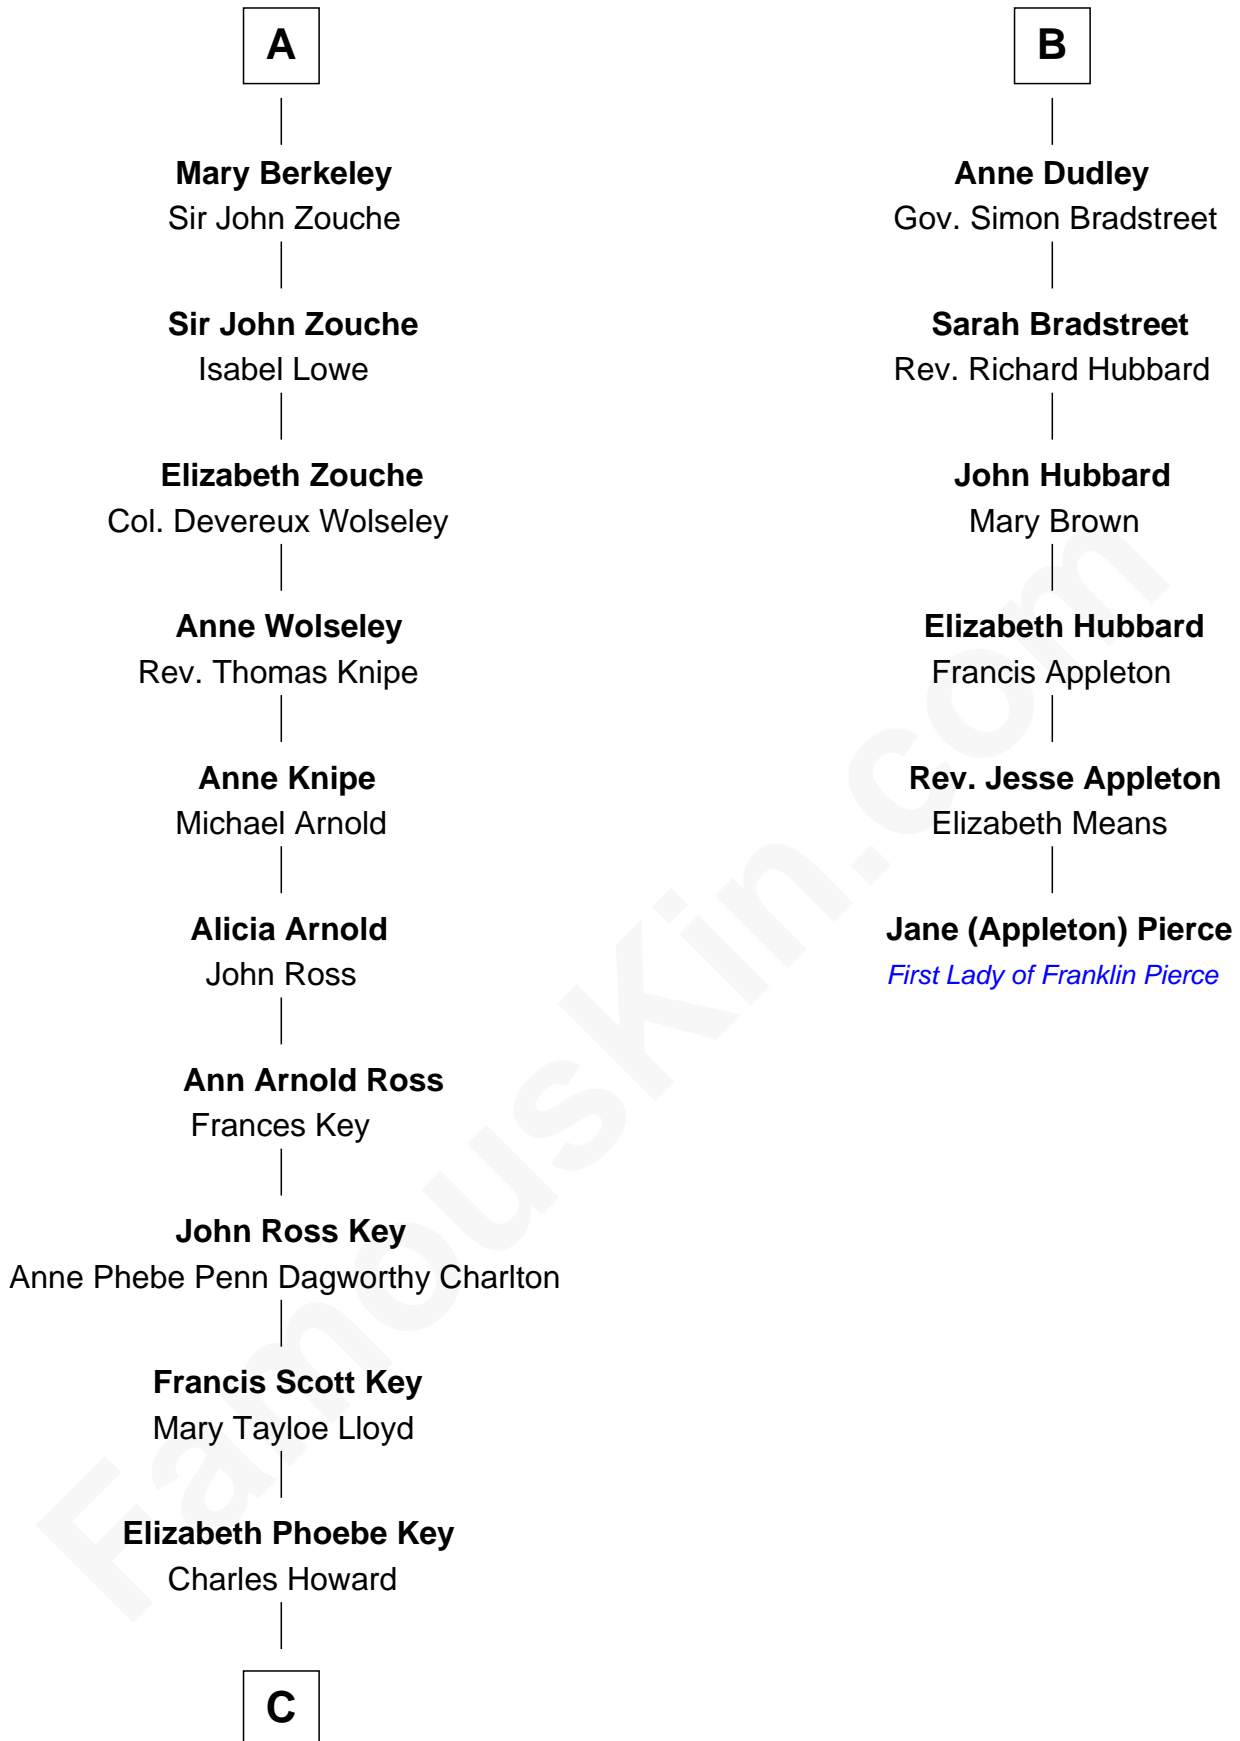

FamousKin.com

Relationship Chart of

Thomas Hunt Morgan

Nobel Prize Winner in Physiology or Medicine

12th cousin 6 times removed of

Jane (Appleton) Pierce

First Lady of President Franklin Pierce

C

—
Ellen Key Howard
Charlton Hunt Morgan

—
Thomas Hunt Morgan
Nobel Prize Winner

FamousKin.com