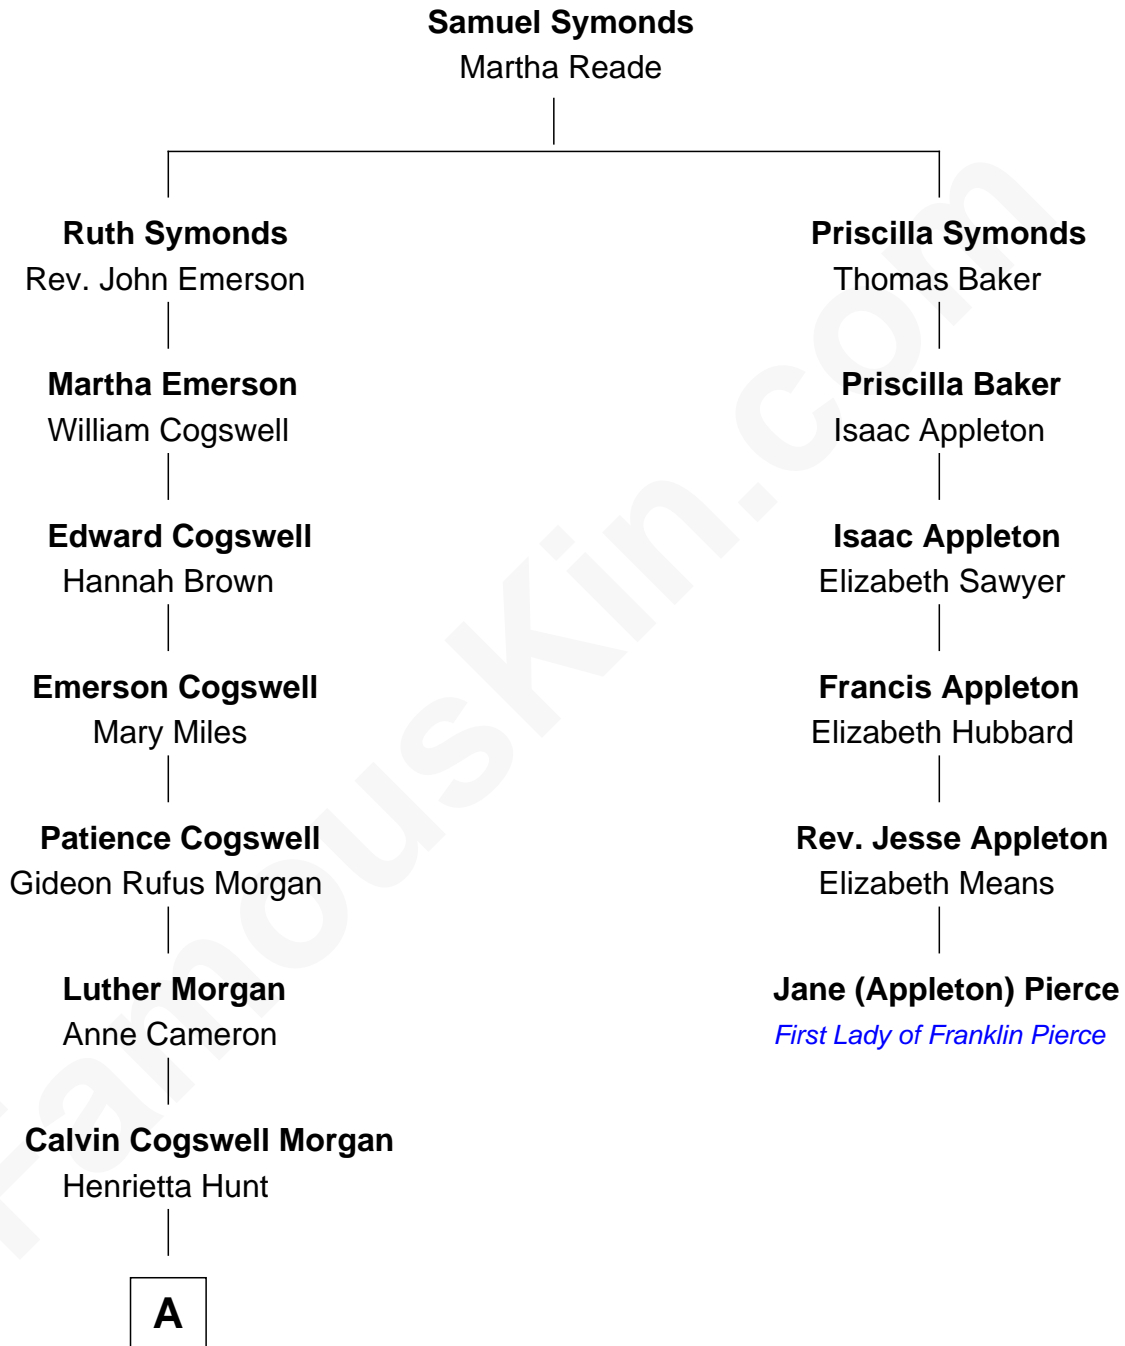

FamousKin.com

Relationship Chart of

Thomas Hunt Morgan

Nobel Prize Winner in Physiology or Medicine

5th cousin 3 times removed of

Jane (Appleton) Pierce

First Lady of President Franklin Pierce

A

Charlton Hunt Morgan

Ellen Key Howard

Thomas Hunt Morgan

Nobel Prize Winner

FamousKin.com