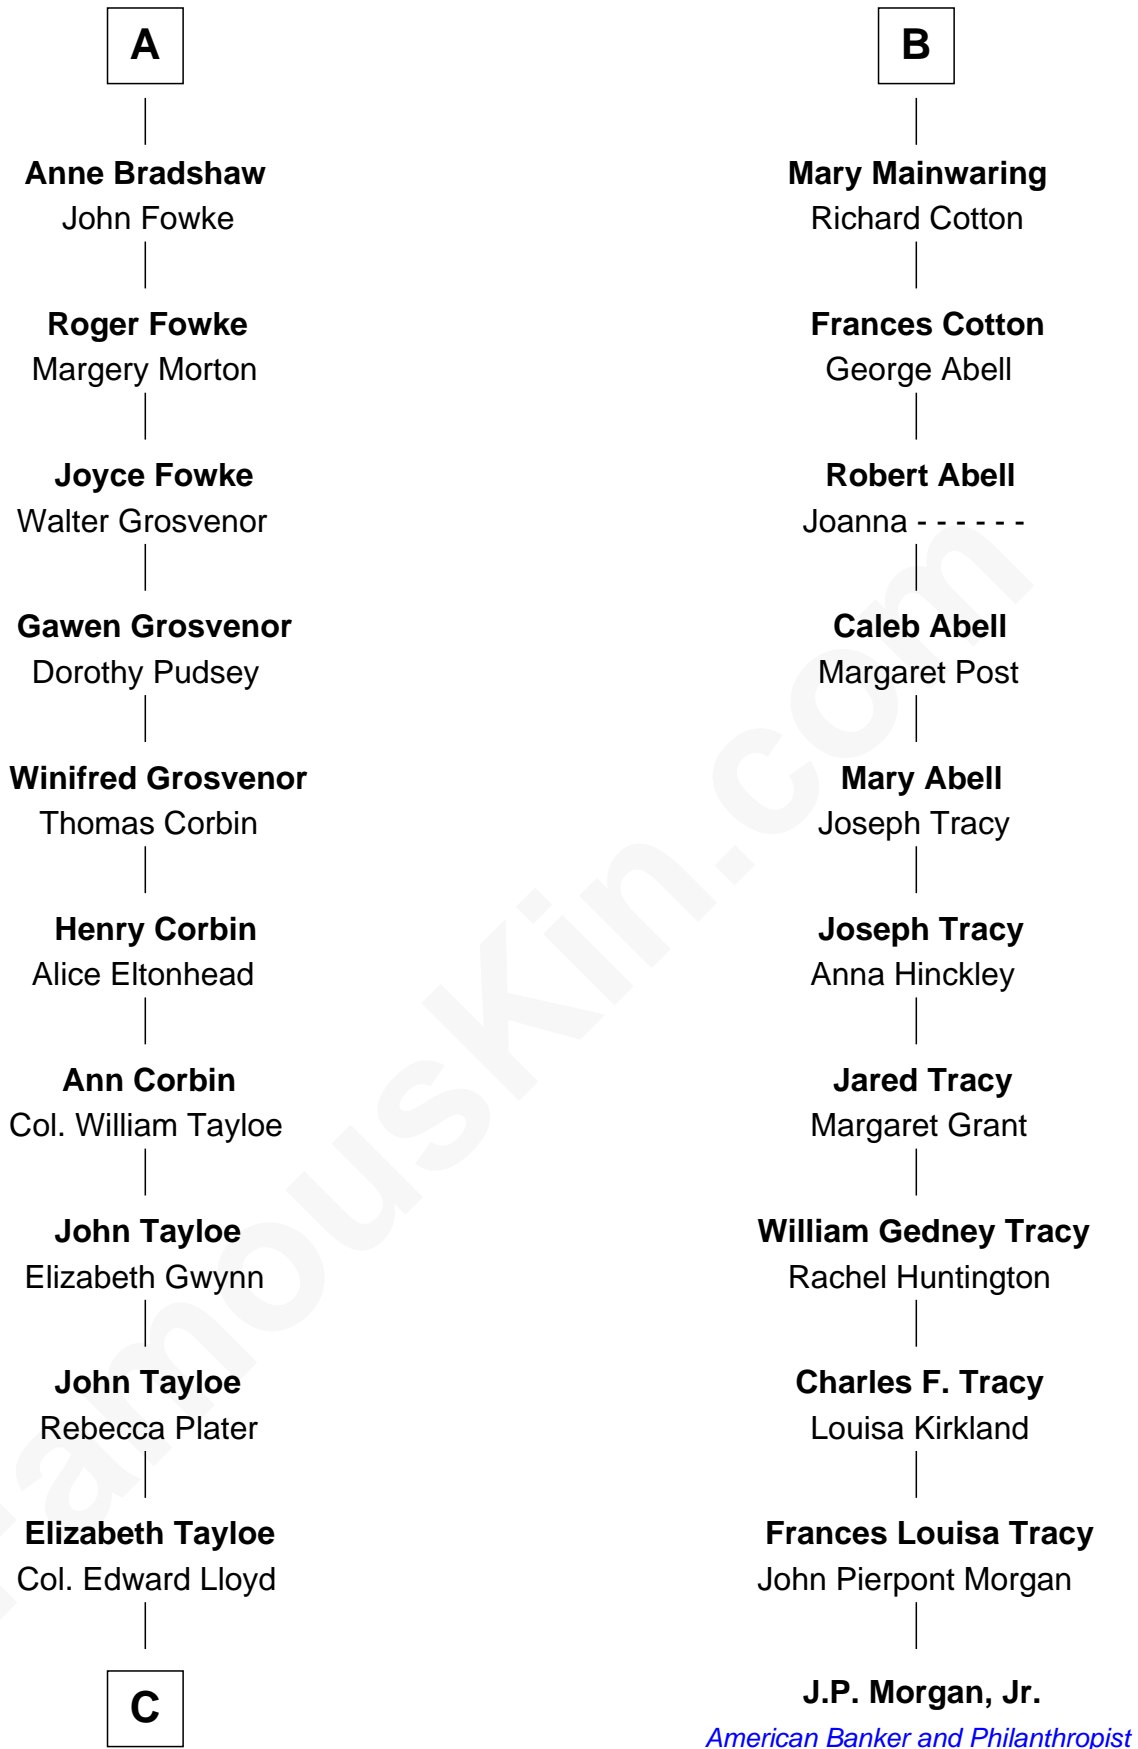

FamousKin.com

Relationship Chart of

Thomas Hunt Morgan

Nobel Prize Winner in Physiology or Medicine

17th cousin 3 times removed of

J.P. Morgan, Jr.

American Banker and Philanthropist

C

—
Mary Tayloe Lloyd

Francis Scott Key

—
Elizabeth Phoebe Key

Charles Howard

—
Ellen Key Howard

Charlton Hunt Morgan

—
Thomas Hunt Morgan

Nobel Prize Winner