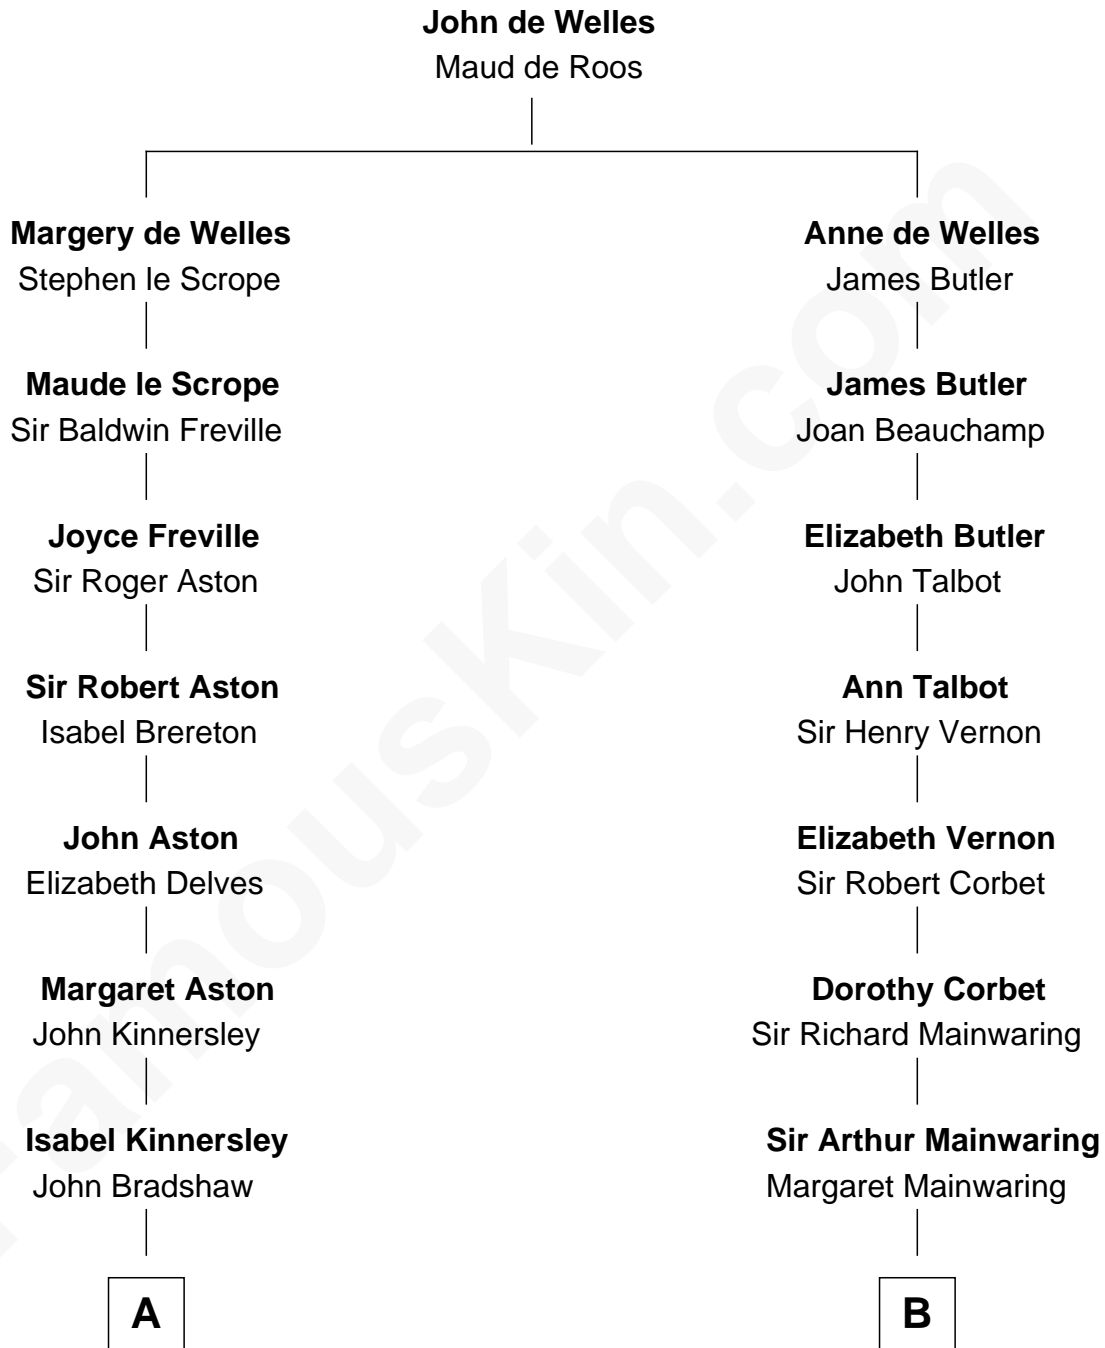

FamousKin.com

Relationship Chart of

Thomas Hunt Morgan

Nobel Prize Winner in Physiology or Medicine

17th cousin 3 times removed of

J.P. Morgan, Jr.

American Banker and Philanthropist

C

—
Mary Tayloe Lloyd

Francis Scott Key

—
Elizabeth Phoebe Key

Charles Howard

—
Ellen Key Howard

Charlton Hunt Morgan

—
Thomas Hunt Morgan

Nobel Prize Winner