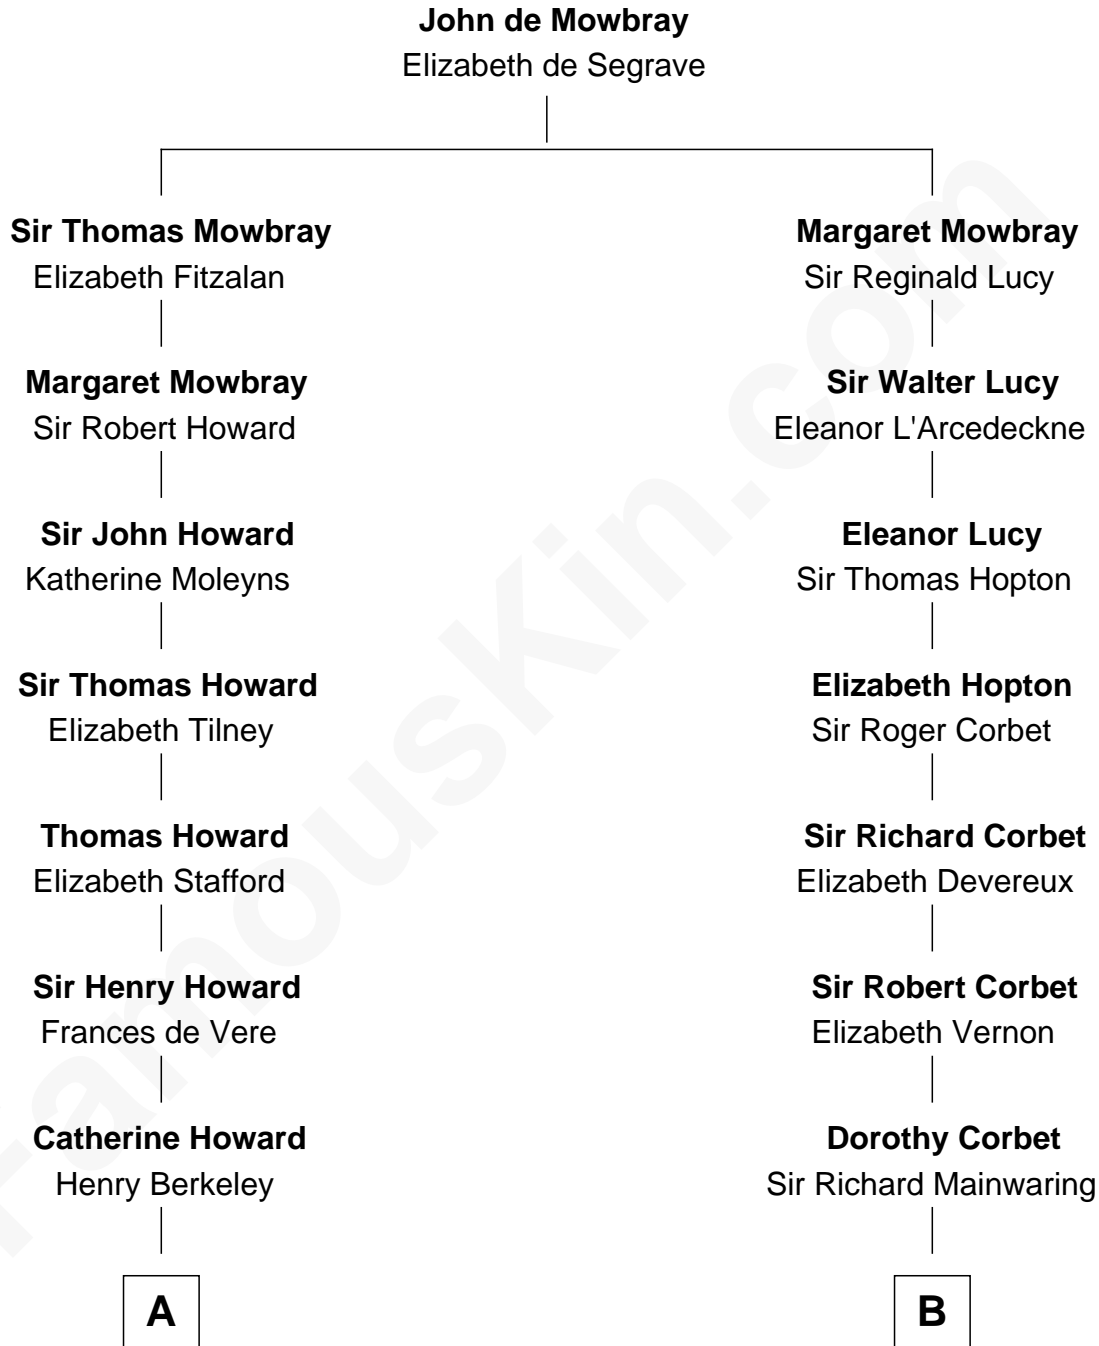

FamousKin.com

Relationship Chart of

Thomas Hunt Morgan

Nobel Prize Winner in Physiology or Medicine

18th cousin of

J.P. Morgan, Jr.

American Banker and Philanthropist

A