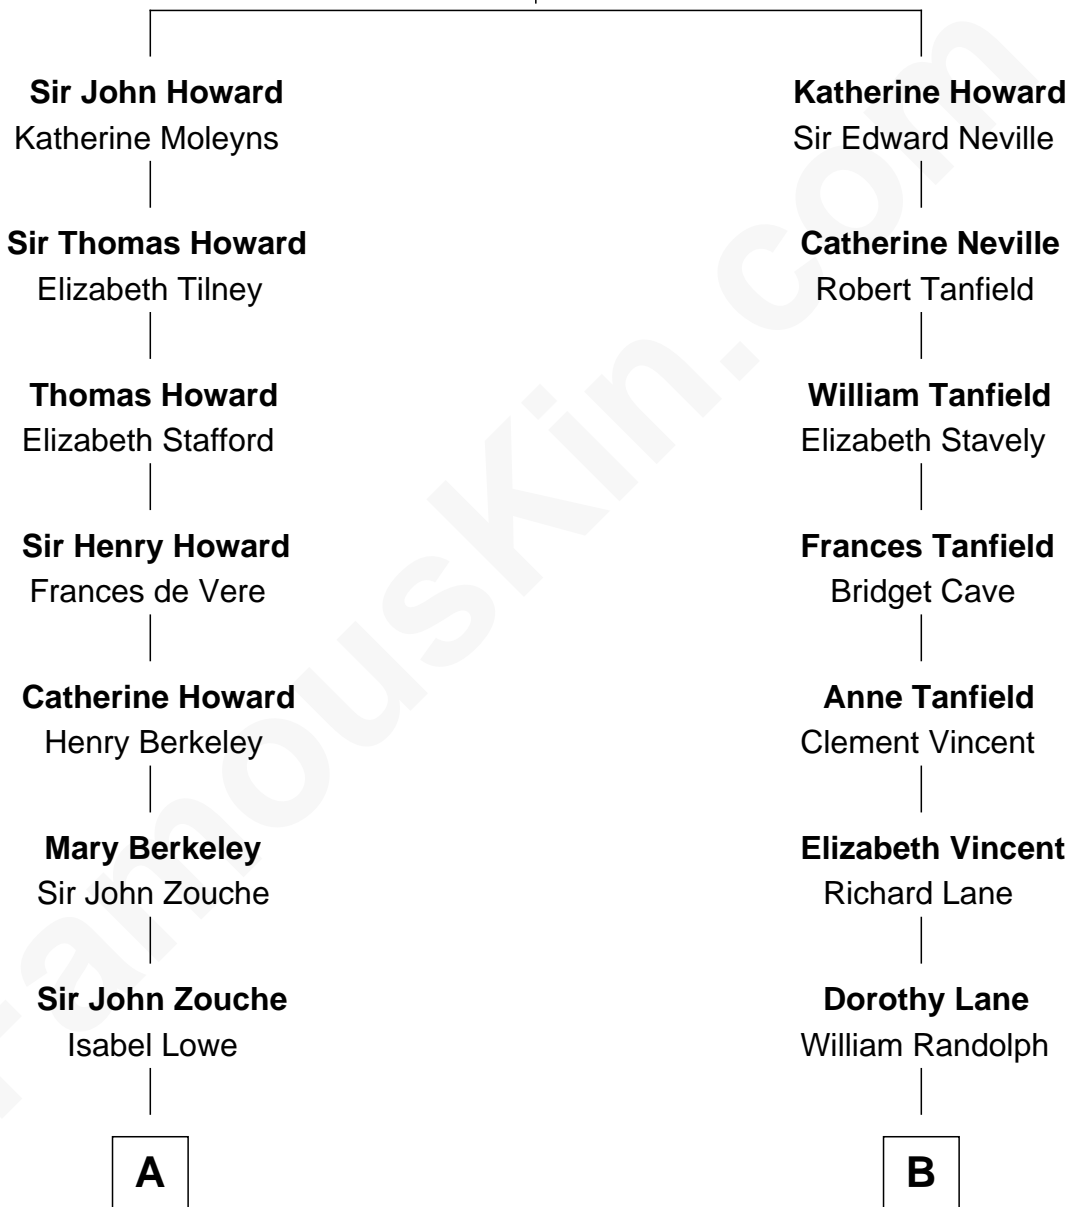

FamousKin.com

Relationship Chart of

Thomas Hunt Morgan

Nobel Prize Winner in Physiology or Medicine

14th cousin 2 times removed of

Fitzhugh Lee

40th Governor of Virginia

Sir Robert Howard
Margaret Mowbray