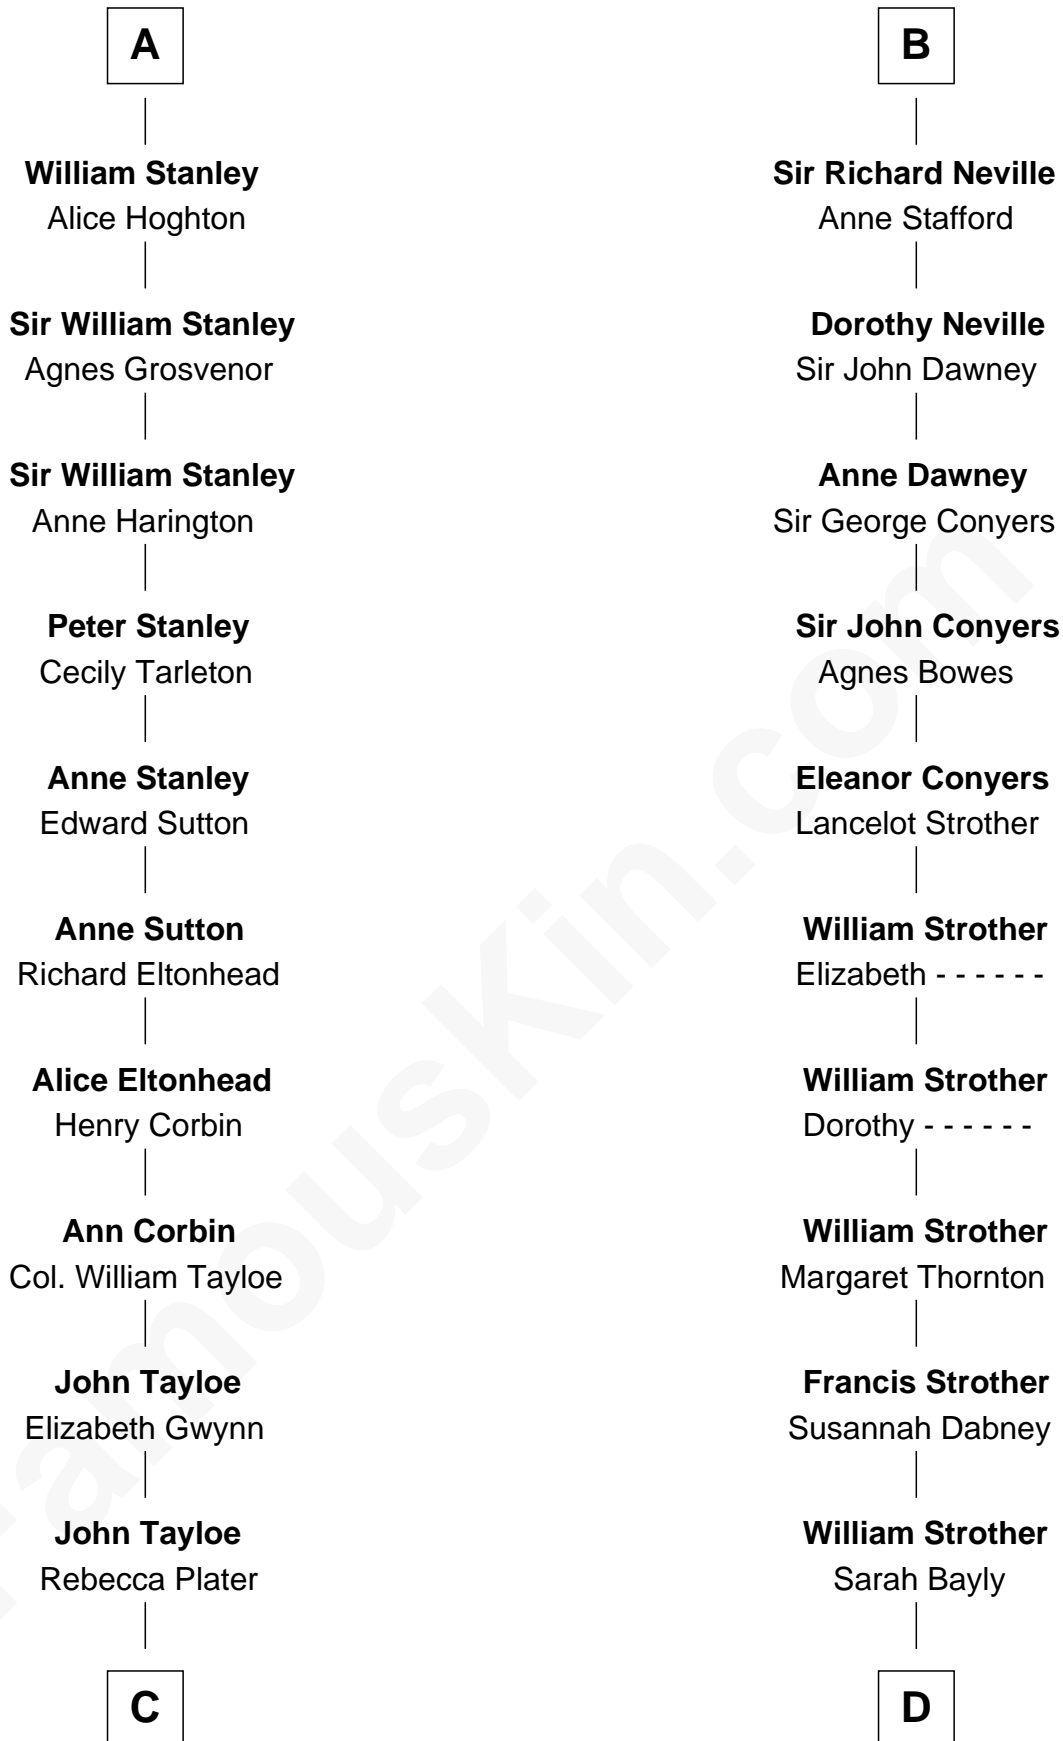

## Relationship Chart of

### Thomas Hunt Morgan

*Nobel Prize Winner in Physiology or Medicine*

18th cousin 3 times removed of

**Zachary Taylor**  
*12th U.S. President*

**C**

**Elizabeth Tayloe**  
Col. Edward Lloyd

**Mary Tayloe Lloyd**  
Francis Scott Key

**Elizabeth Phoebe Key**  
Charles Howard

**Ellen Key Howard**  
Charlton Hunt Morgan

**Thomas Hunt Morgan**  
*Nobel Prize Winner*

**D**

**Sarah Dabney Strother**  
Col. Richard Taylor

**Zachary Taylor**  
*12th U.S. President*