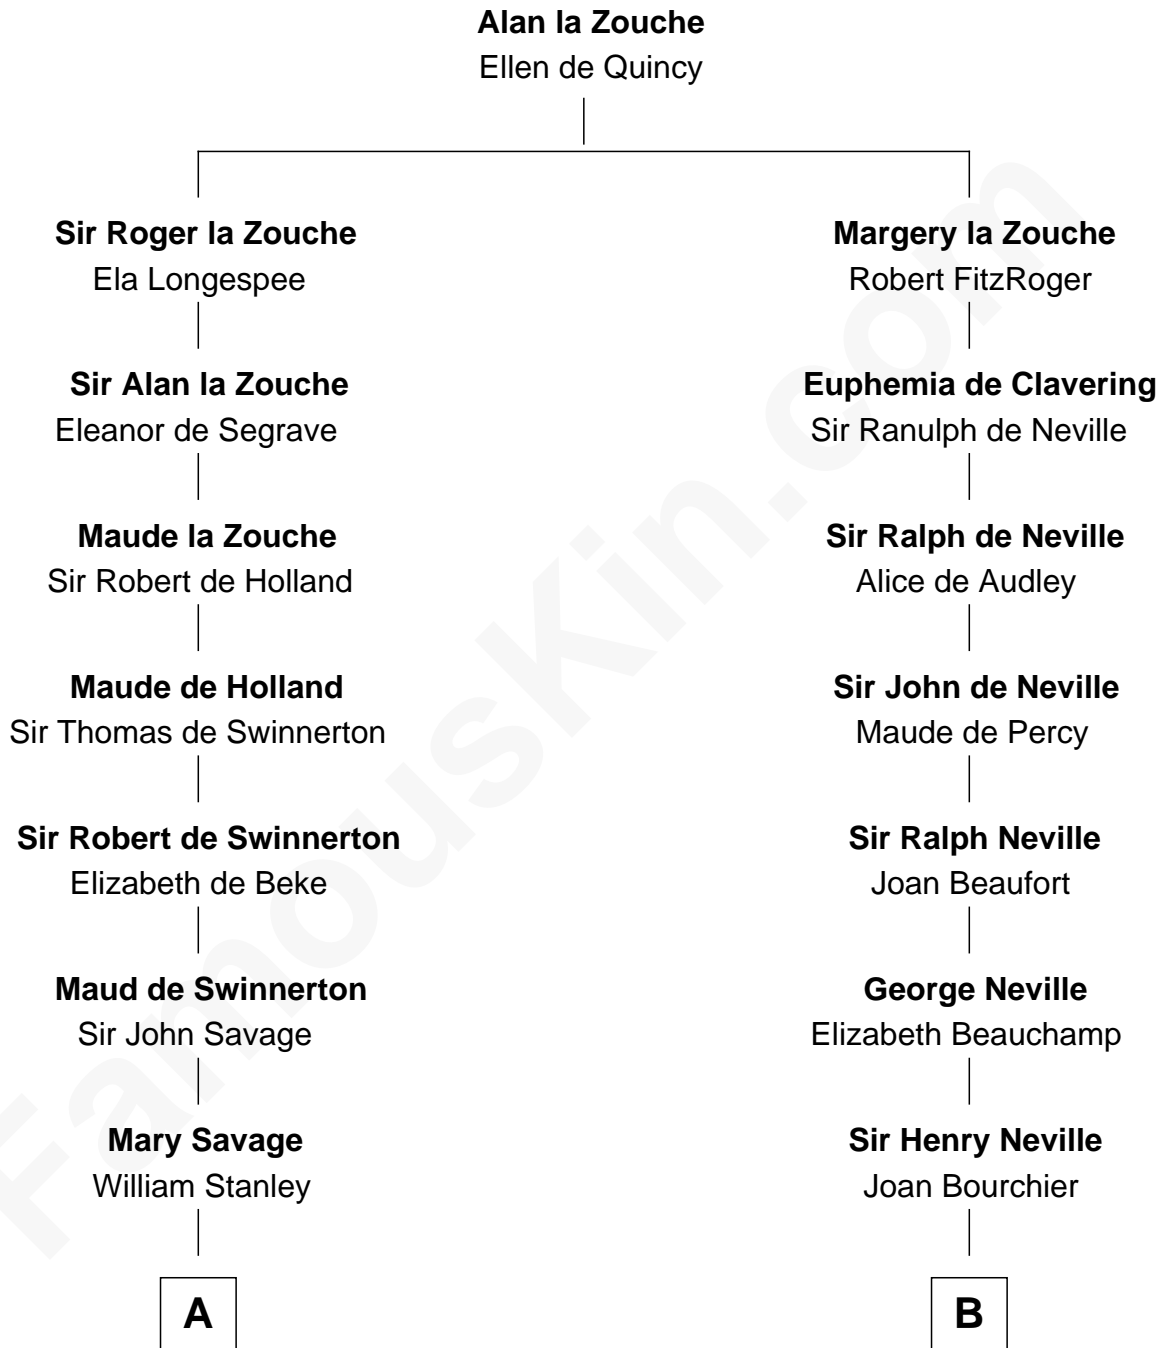

# FamousKin.com

## Relationship Chart of

### Thomas Hunt Morgan

*Nobel Prize Winner in Physiology or Medicine*

18th cousin 3 times removed of

**Zachary Taylor**  
*12th U.S. President*

**C**

**Elizabeth Tayloe**  
Col. Edward Lloyd

**Mary Tayloe Lloyd**  
Francis Scott Key