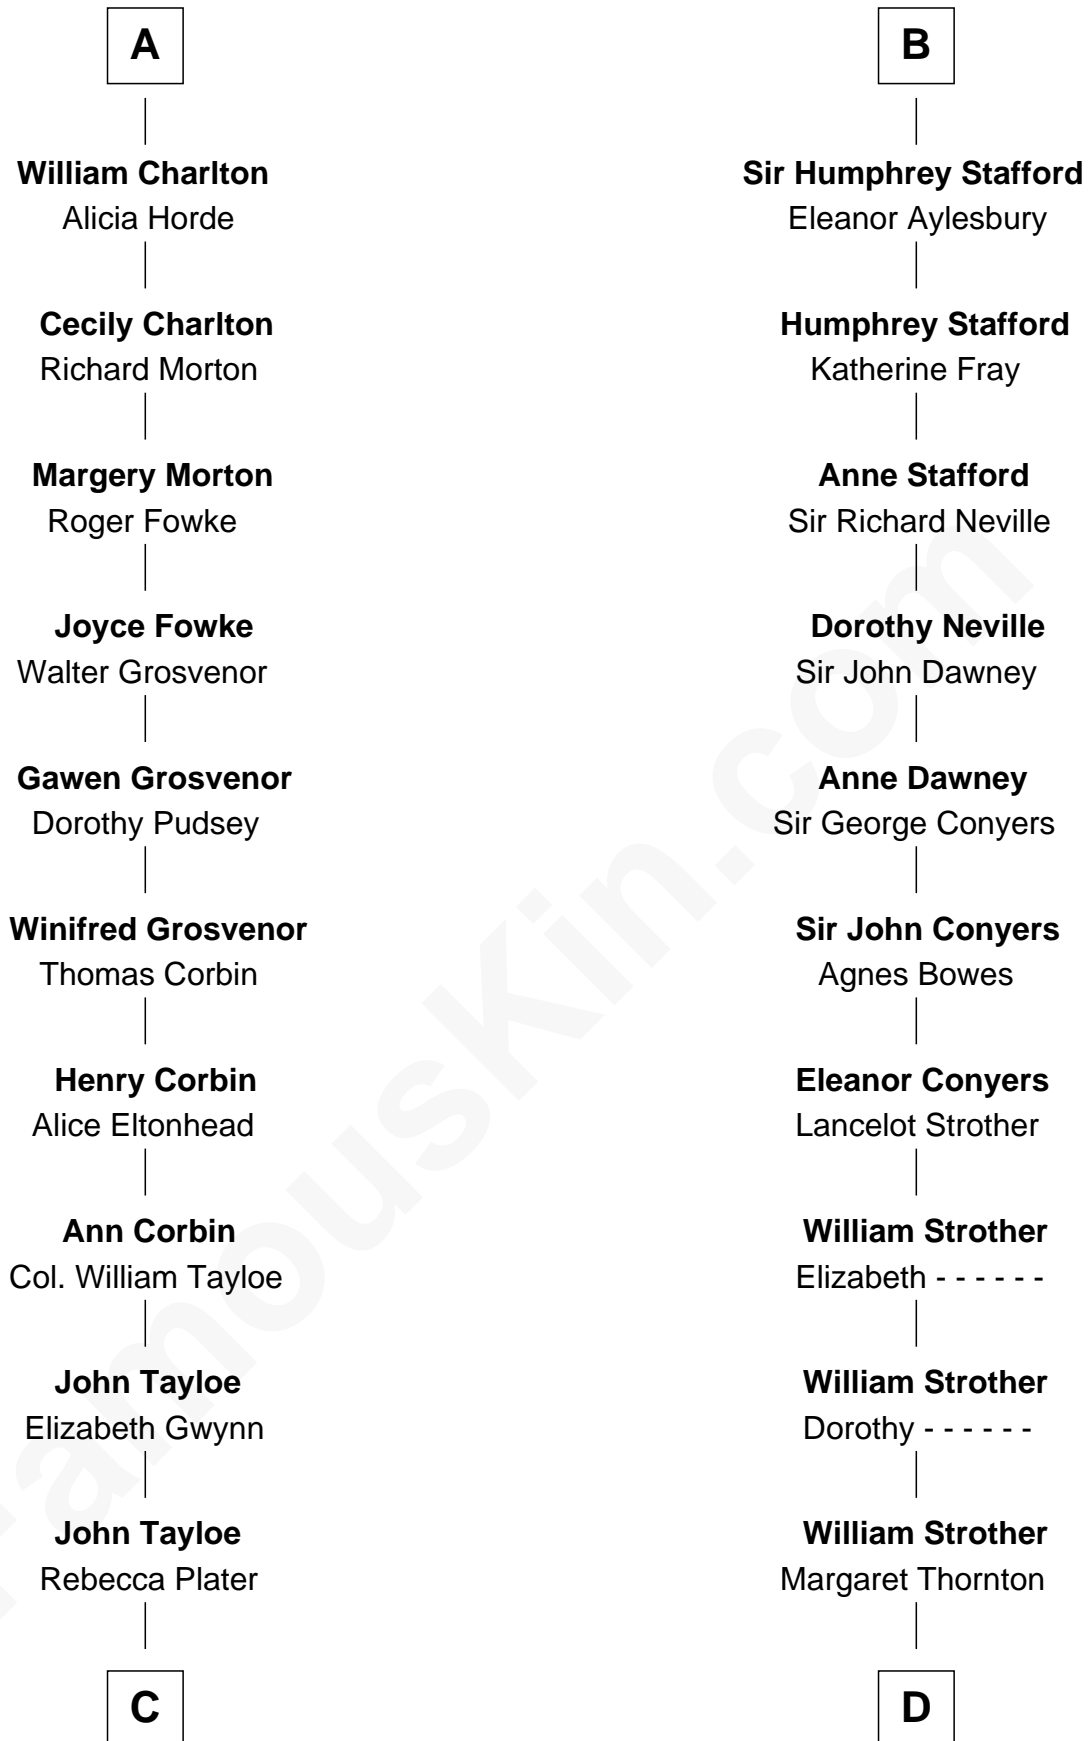

## Relationship Chart of

### Thomas Hunt Morgan

*Nobel Prize Winner in Physiology or Medicine*

20th cousin 1 time removed of

**Zachary Taylor**  
*12th U.S. President*

**Sir Roger de Somery**  
Nichole d'Aubenev

**C**

**Elizabeth Tayloe**  
Col. Edward Lloyd

**Mary Tayloe Lloyd**  
Francis Scott Key

**Elizabeth Phoebe Key**  
Charles Howard

**Ellen Key Howard**  
Charlton Hunt Morgan

**Thomas Hunt Morgan**  
*Nobel Prize Winner*

**D**

**Francis Strother**  
Susannah Dabney

**William Strother**  
Sarah Bayly

**Sarah Dabney Strother**  
Col. Richard Taylor

**Zachary Taylor**  
*12th U.S. President*

FamousKin.com