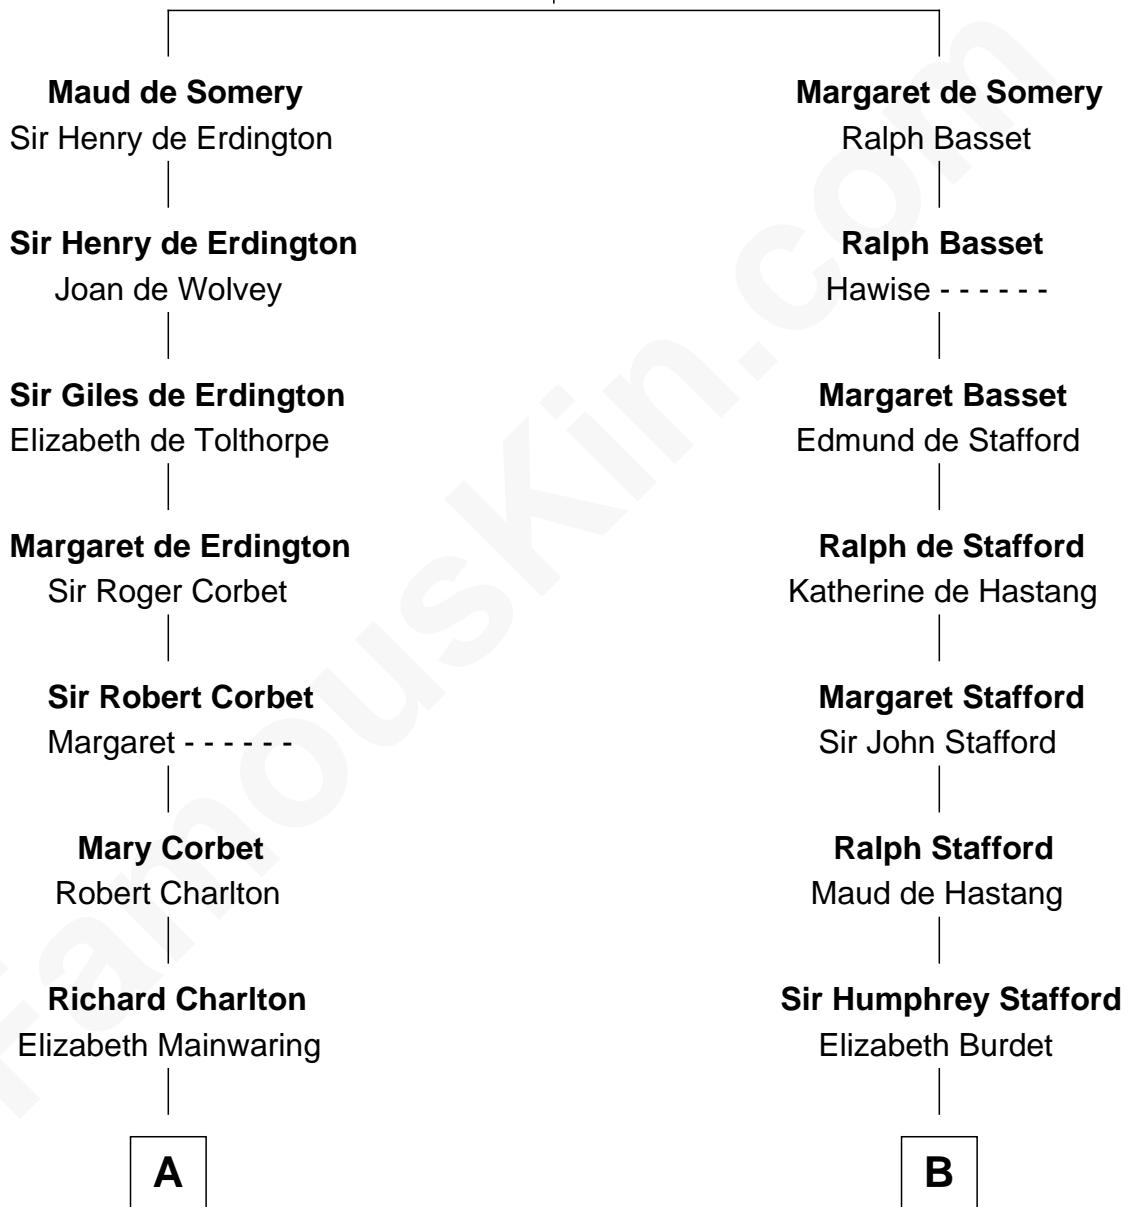

## Relationship Chart of

### Thomas Hunt Morgan

*Nobel Prize Winner in Physiology or Medicine*

20th cousin 1 time removed of

**Zachary Taylor**  
*12th U.S. President*

**Sir Roger de Somery**  
Nichole d'Aubenev

**C**

**Elizabeth Tayloe**  
Col. Edward Lloyd

**Mary Tayloe Lloyd**  
Francis Scott Key

**Elizabeth Phoebe Key**  
Charles Howard

**Ellen Key Howard**  
Charlton Hunt Morgan

**Thomas Hunt Morgan**  
*Nobel Prize Winner*

**D**

**Francis Strother**  
Susannah Dabney

**William Strother**  
Sarah Bayly

**Sarah Dabney Strother**  
Col. Richard Taylor

**Zachary Taylor**  
*12th U.S. President*

FamousKin.com