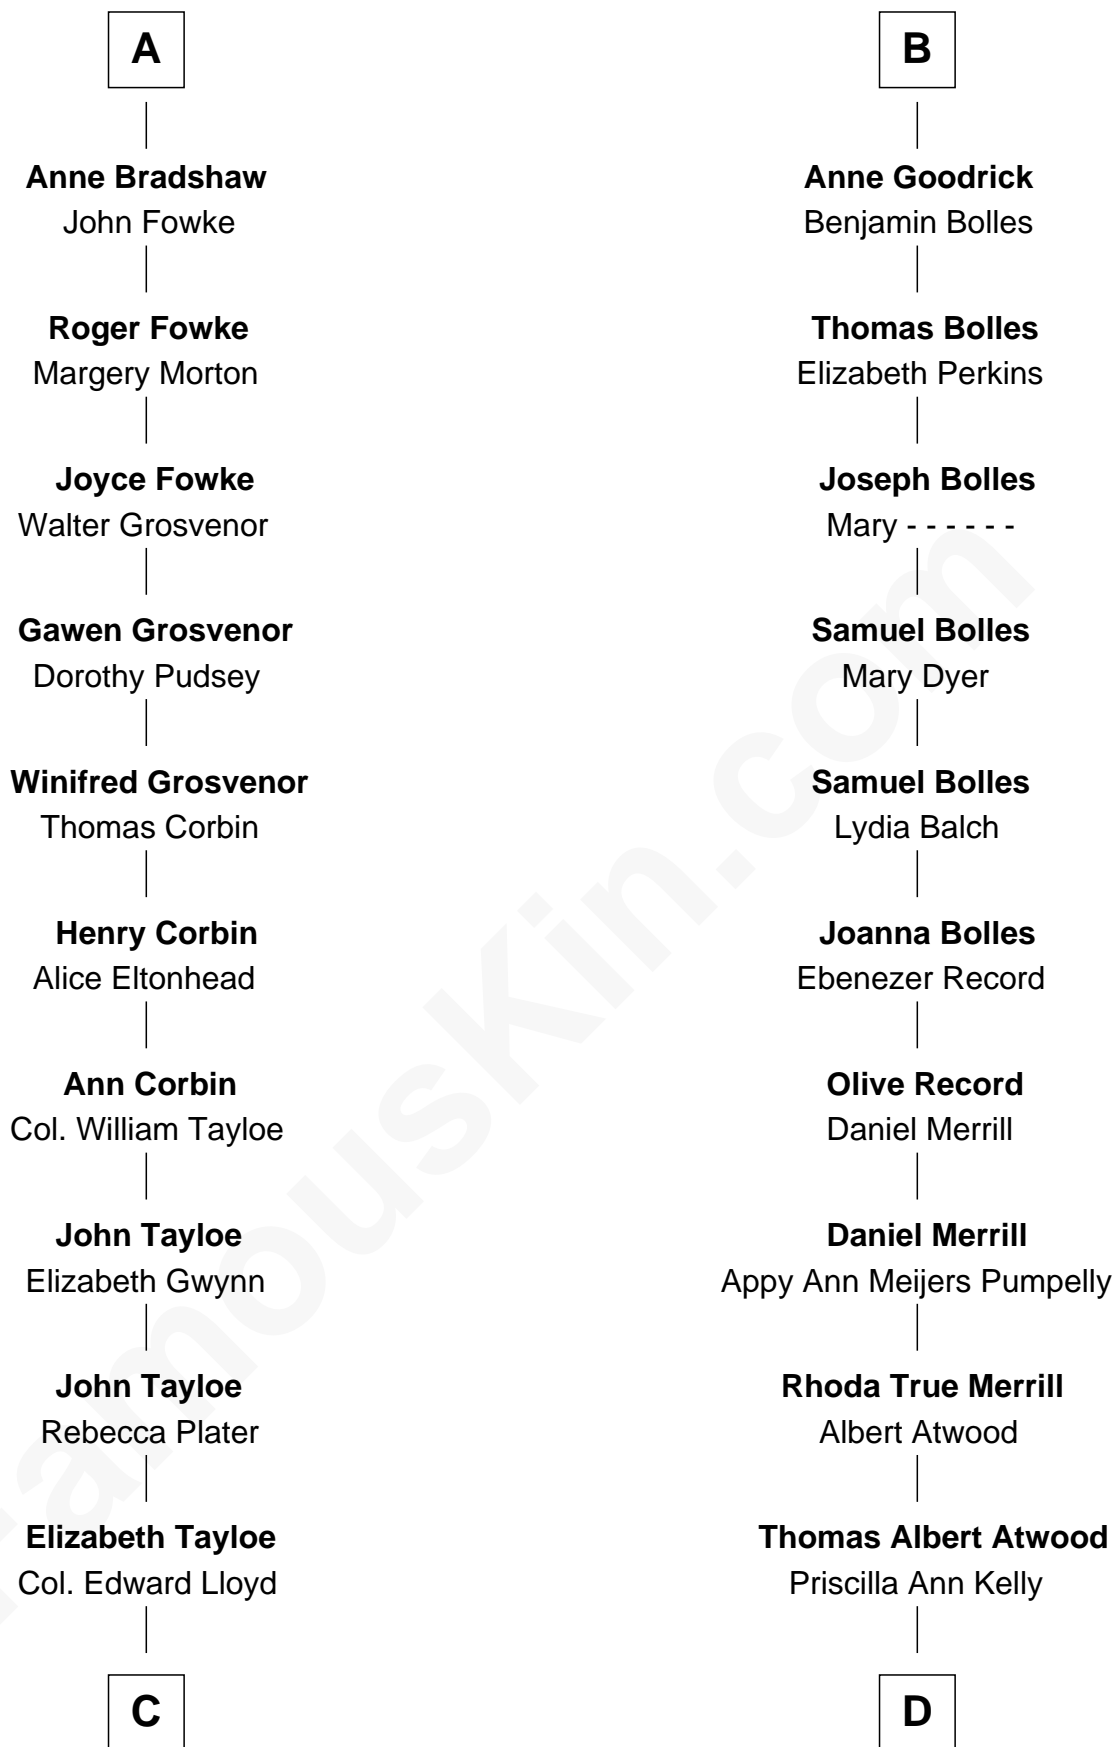

FamousKin.com

Relationship Chart of

Thomas Hunt Morgan

Nobel Prize Winner in Physiology or Medicine

20th cousin of

Dave Cowens
NBA Hall of Famer

C

Mary Tayloe Lloyd

Francis Scott Key

Elizabeth Phoebe Key

Charles Howard

Ellen Key Howard

Charlton Hunt Morgan

Thomas Hunt Morgan

Nobel Prize Winner

D