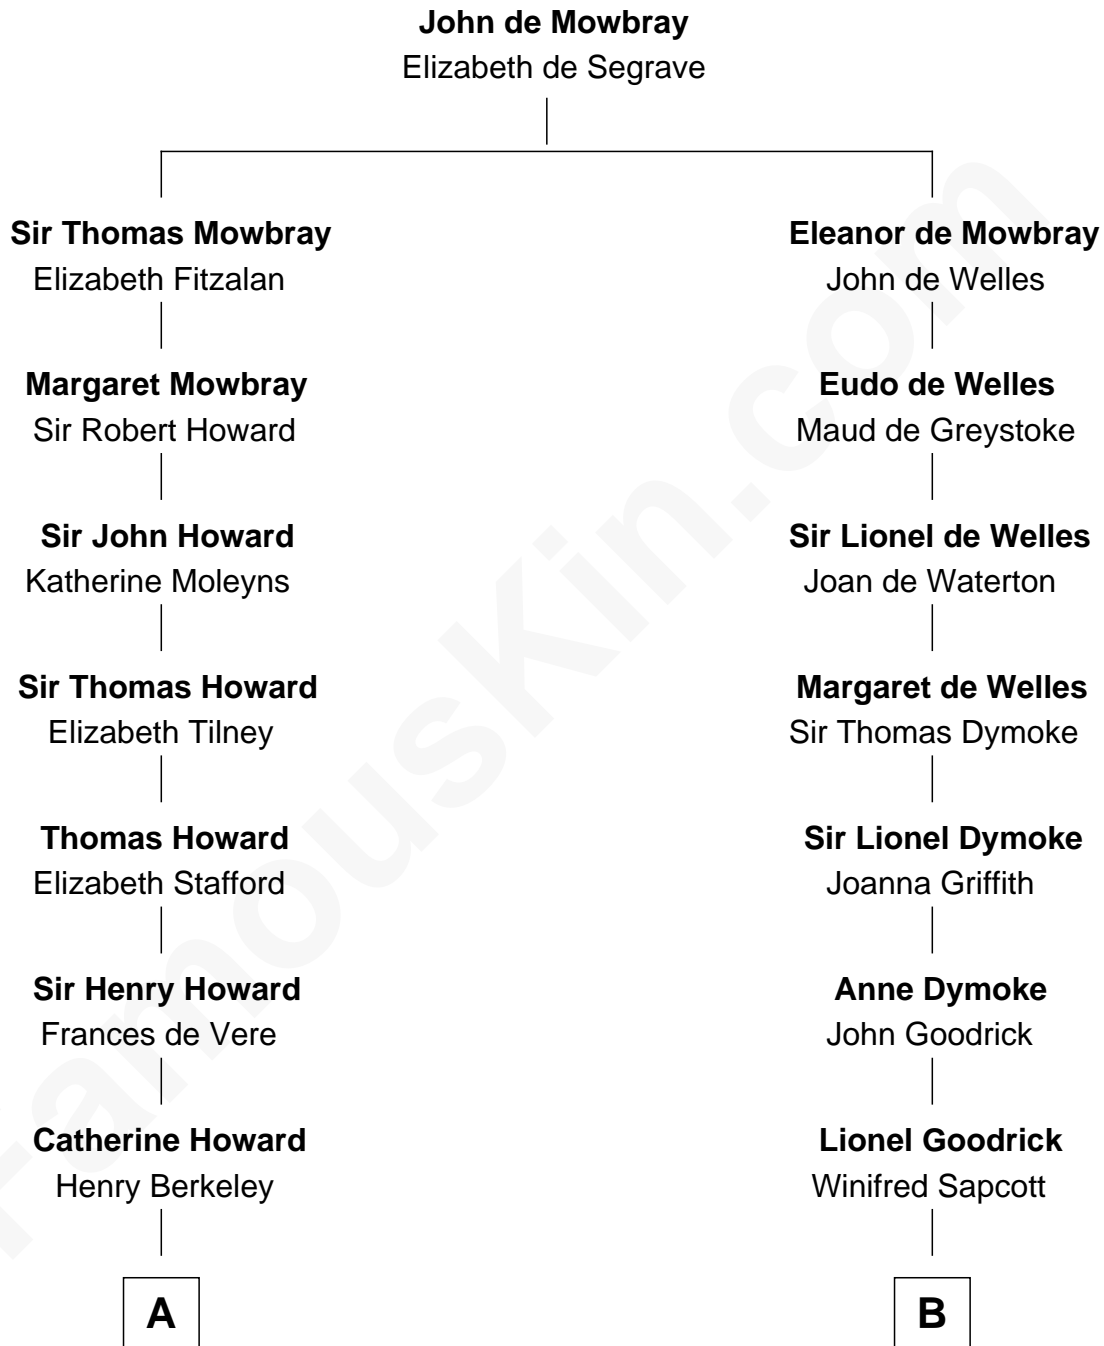

## Relationship Chart of

### Thomas Hunt Morgan

*Nobel Prize Winner in Physiology or Medicine*

18th cousin 2 times removed of

**Dave Cowens**

*NBA Hall of Famer*

**C**

**Ellen Key Howard**  
Charlton Hunt Morgan

**Thomas Hunt Morgan**  
*Nobel Prize Winner*

**D**

**Charles Albert Atwood**  
Mina Sylvia Cundiff

**Stanley True Atwood**  
Dorothy Ann Ulrich

**Ruth Ellen Atwood**  
John Joseph Cowens

**Dave Cowens**  
*NBA Hall of Famer*

FamousKin.com