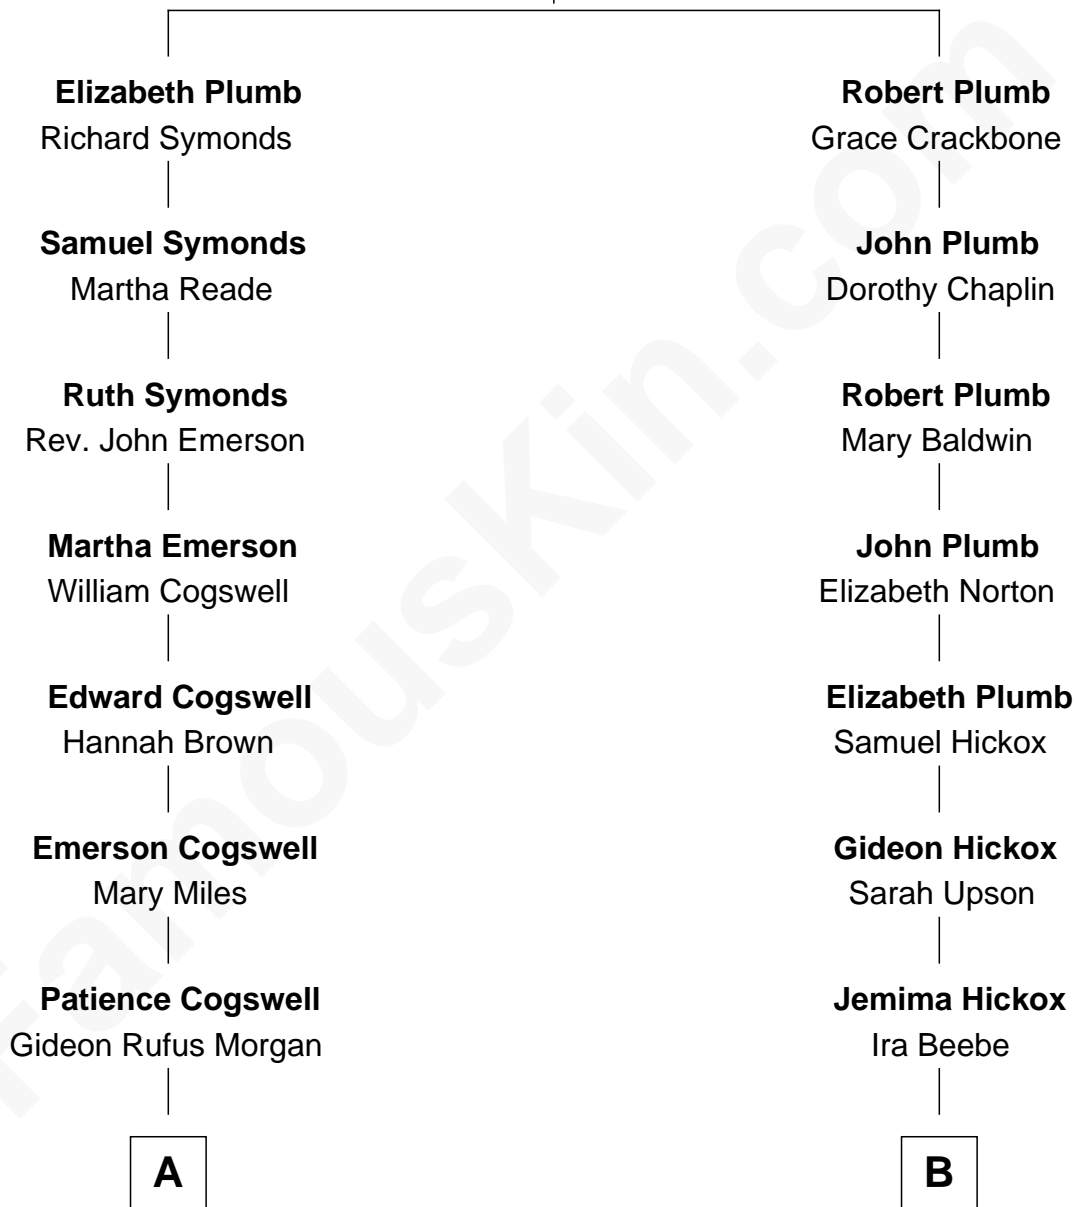

FamousKin.com

Relationship Chart of

Thomas Hunt Morgan

Nobel Prize Winner in Physiology or Medicine

10th cousin 3 times removed of

Felicity Huffman
TV & Movie Actress

Robert Plumb
Elizabeth Purcas

A

Luther Morgan
Anne Cameron

Calvin Cogswell Morgan
Henrietta Hunt

Charlton Hunt Morgan
Ellen Key Howard

Thomas Hunt Morgan
Nobel Prize Winner

B

Ursula Beebe
Walter Wooster

David Wooster
Anna Chatfield

Hollis Wooster
Esther Betsey Whitney