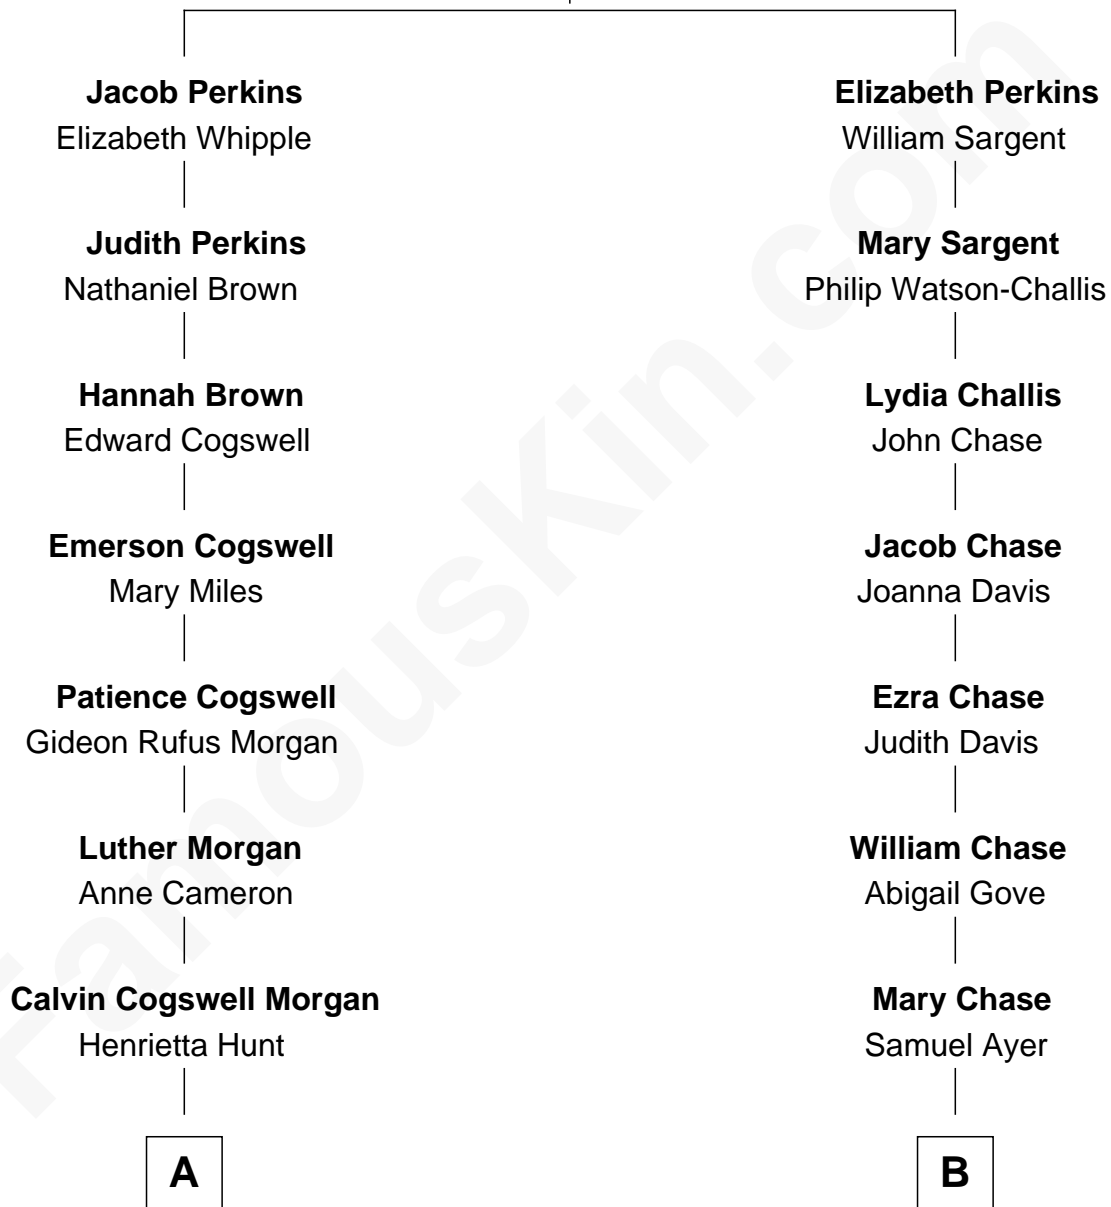

FamousKin.com

Relationship Chart of Thomas Hunt Morgan

Nobel Prize Winner in Physiology or Medicine

8th cousin 3 times removed of

Gerald Ford

38th U.S. President

John Perkins

Judith Gater

A

Charlton Hunt Morgan

Ellen Key Howard

Thomas Hunt Morgan

Nobel Prize Winner

B

John Varnum Ayer

Elida Vanderburgh Manney

George Manney Ayer

Amy Gridley Butler

Adele Augusta Ayer

Levi Addison Gardner

Dorothy Ayer Gardner

Leslie Lynch King

Gerald Ford

38th U.S. President