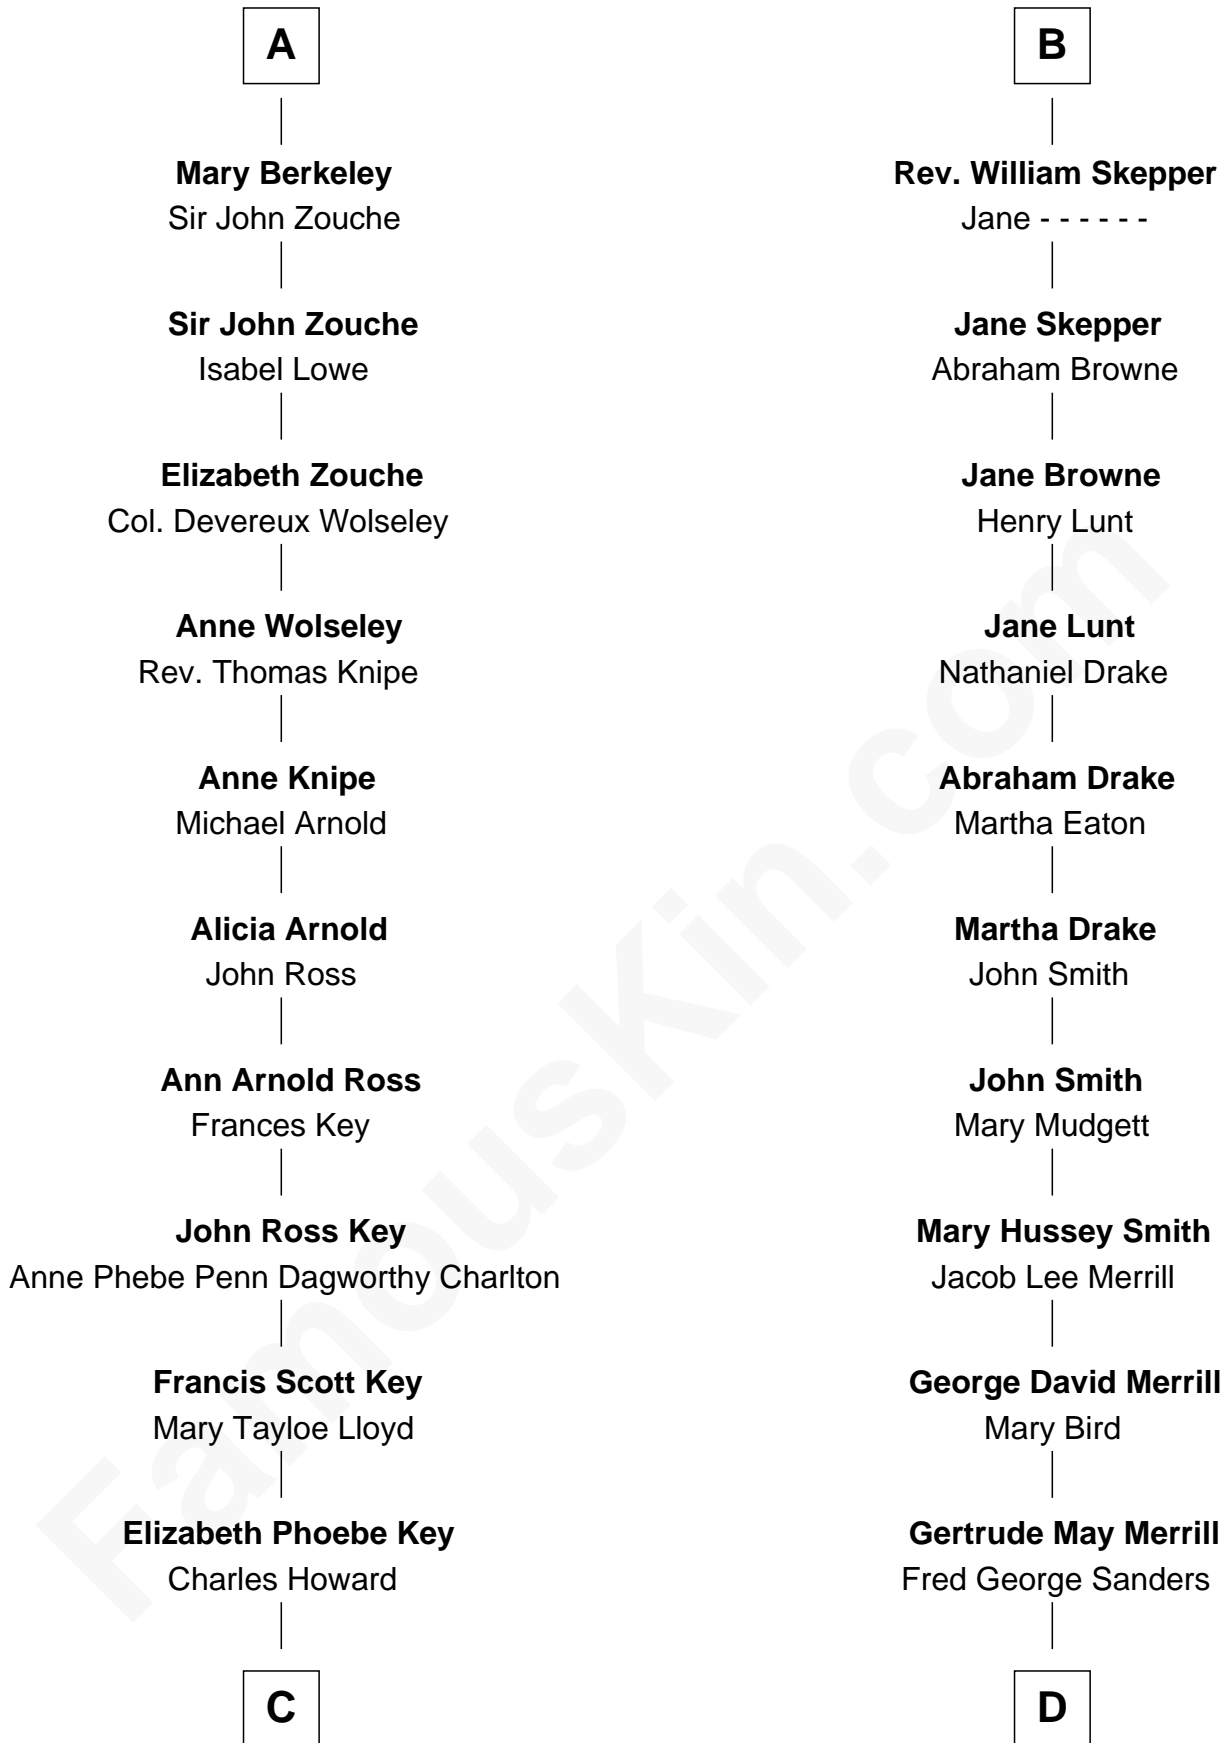

## Relationship Chart of

### Thomas Hunt Morgan

*Nobel Prize Winner in Physiology or Medicine*

18th cousin 1 time removed of

### Meghan Markle

*Duchess of Sussex, TV Actress*

**C**

**Ellen Key Howard**  
Charlton Hunt Morgan

**Thomas Hunt Morgan**  
*Nobel Prize Winner*

**D**

**Doris Mary Rita Sanders**  
Gordon Arnold Markle

**Thomas Wayne Markle**  
Doria Loyce Ragland